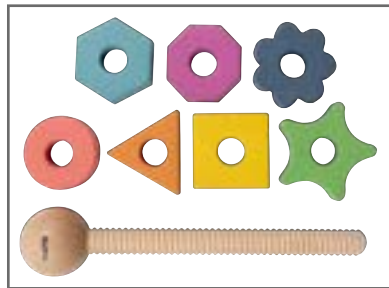

A giant bolt for giant coordination and learning opportunities!

Ticki  **Rainbow Wooden Shape Twister** 

Giant bolt with 7 chunky nuts in the 7 colors of the rainbow. Each bolt shape contains a different number of edges. Size: 7.9"L.