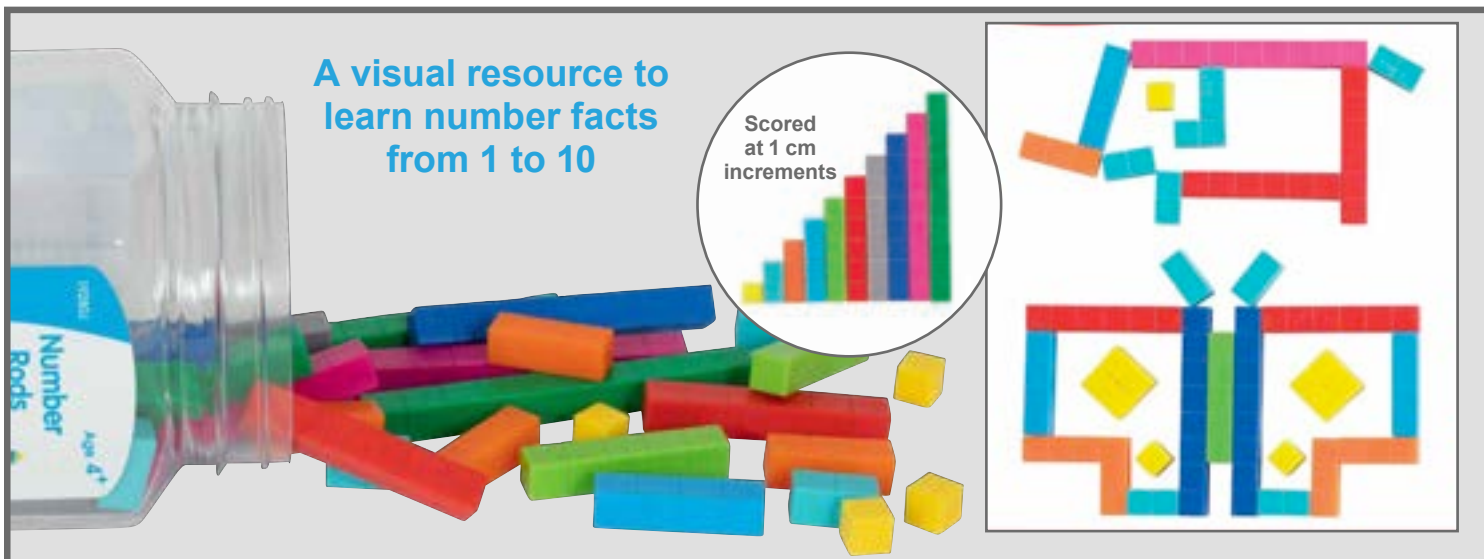

Sorting and Counting

edX Number Rods

Contains 10 lengths of number rods from 1 cm to 10 cm long. Each piece is scored in 1 cm increments to assist with value recognition. Lengths are color-coded to assist with number identification and comparison. Sizes: 1 cm - 10 cm L. △ (1)

19280 Set of 74 $13.49