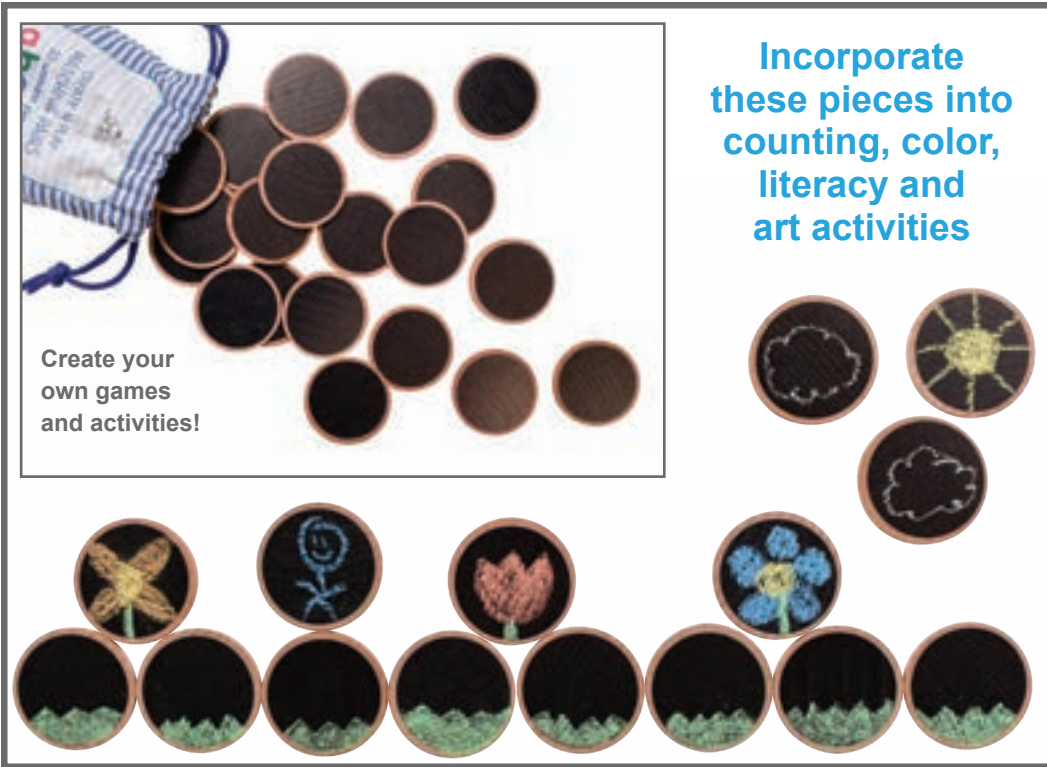

Matching Pairs - Create 'N' Play
Beechwood disks with blackboard surfaces on one side. Packaged in a cotton bag. Size: 2" dia.
FF3004 Set of 20 $19.99

Create your own games and activities!

Incorporate these pieces into counting, color, literacy and art activities

Matching Pairs

- Assist memory, critical thinking and problem-solving skills as children ages 2+ match pairs
- Pieces are coated with non-toxic lacquer, which makes them safe and smooth to touch
- Illustrations are silk screen printed to last through vigorous home and classroom play