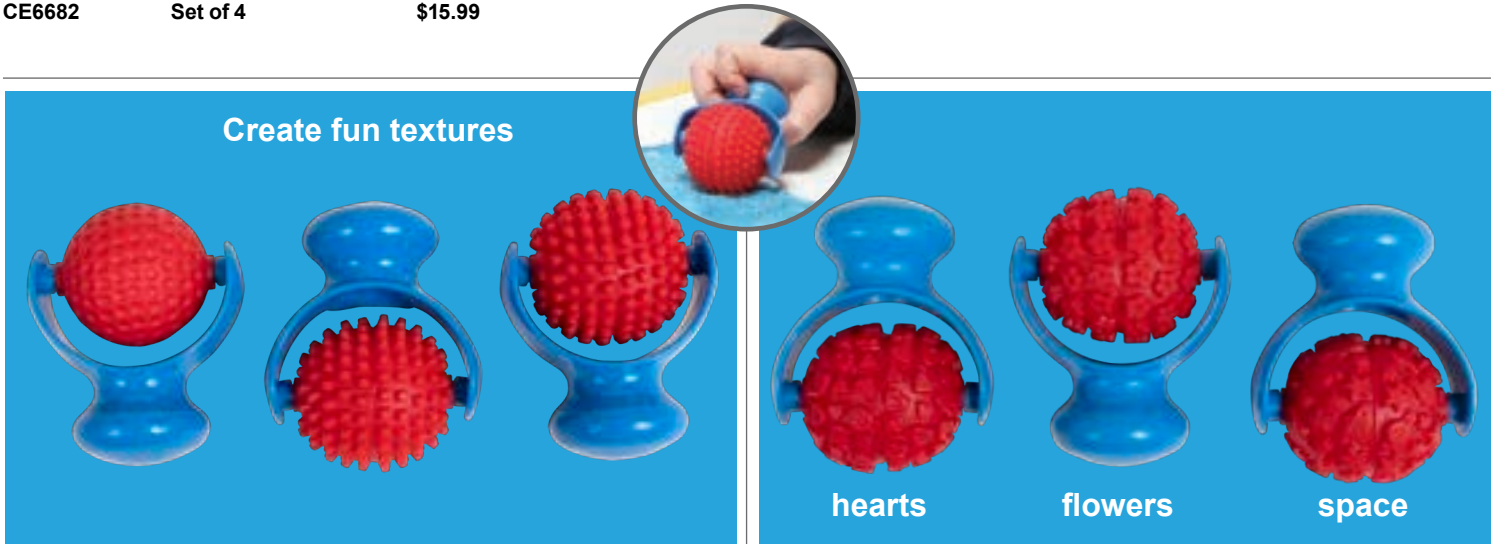

Ready2Learn **Palm Dough Rollers - Set 1**

Roll patterns in dough, clay or paint. Patterns include raised squares, circles and recessed circles. Size: 3.5”L x 2.9”W x 1.9” dia. $\Delta(1)$

CE6671 **Set of 3** **$11.99**

Ready2Learn **Palm Dough Rollers - Set 2**

Roll patterns in dough, clay or paint. Patterns include space, flowers and hearts. Size: 3.5”L x 2.9”W x 1.9” dia. $\Delta(1)$

CE6672 **Set of 3** **$11.99**