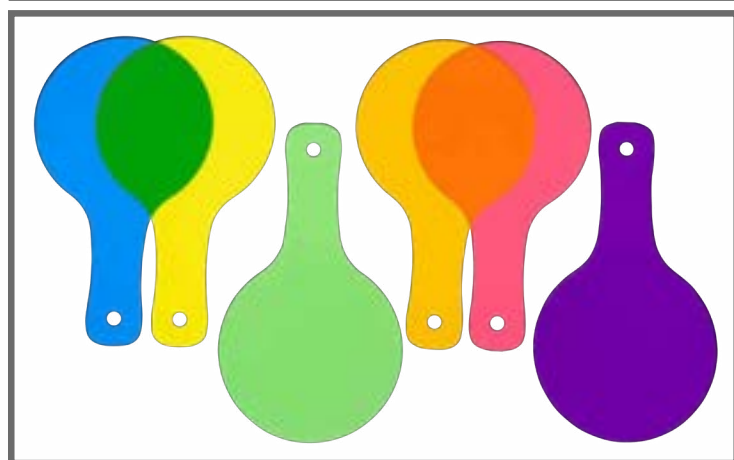

Color Paddles

Transparent colored paddles come with an instructional guide with cross-curricular activities for science, math and art. Colors: blue, green, red, yellow, orange and purple. Size: 5.75"L x 2.75"W.

8833 Set of 6 $9.99