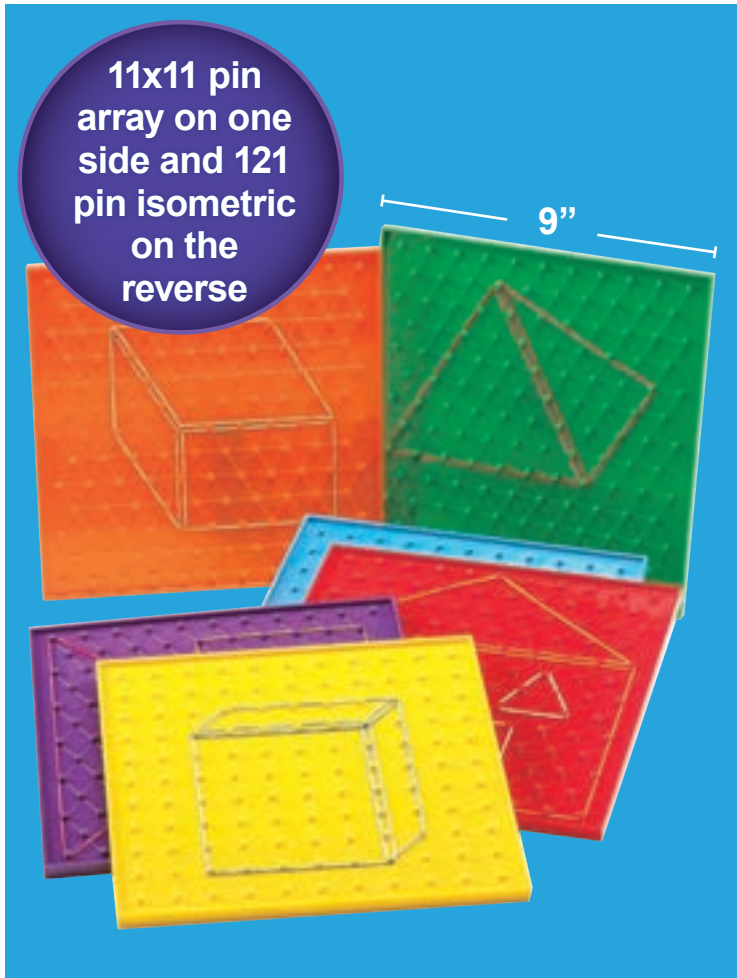

Double-Sided Geoboard Set - 11 X 11 Grid / 121 Pin Isometric Array
Double-sided plastic pin boards in 6 different colors, which feature a 121-pin grid on one side and 121-pin isometric arrangement on the reverse. Use the isometric side to create 2D and 3D shapes, fractions or other creative shapes with rubber bands (pack of 120 bands included). Size: 9" square. $\Delta(1)$
20040 Set of 6 $33.99