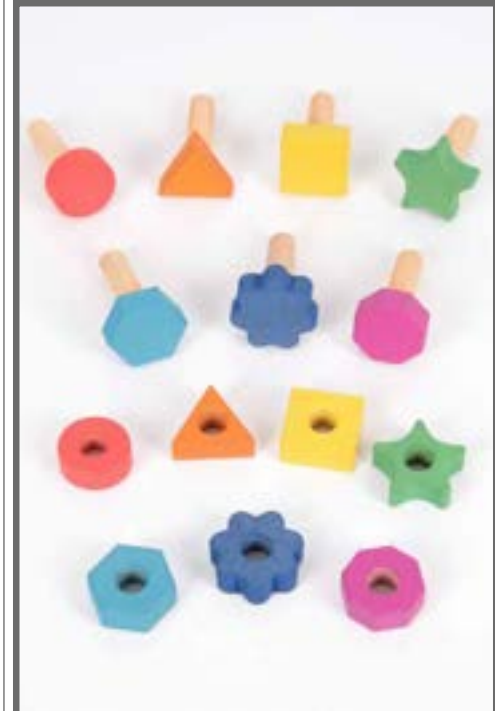

Tickit Rainbow Community People
15 bolt figures in 5 sizes and skin tones. 45 nuts in different sizes and 7 colors. Use the "feet" to screw the nuts in place. Includes a storage bag. Size of heads: 1.3" dia. Size of bodies: 2.2"H, 2.8"H, 3.3"H, 3.9"H and 4.5"H. $\Delta(1)$
73526 Set of 15 $59.99

12m