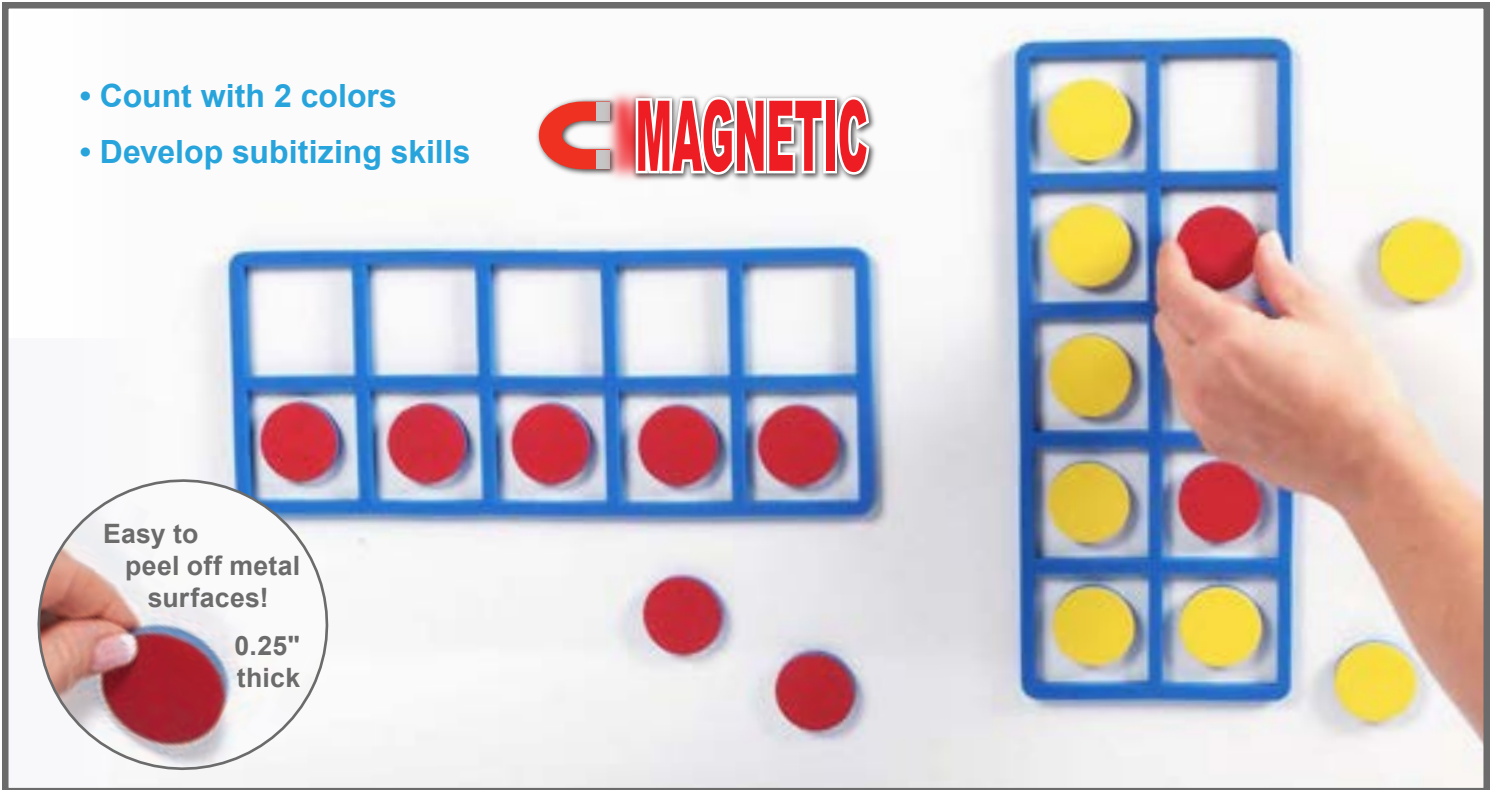

7295

Each

\$16.99

Ten Frame Stamp

Wooden stamp with a handle and detailed rubber imprint of a ten frame. Squares are 0.5" for children to mark inside. Size of stamp: 2.6"L x 1.2"W x 2.25"H.

CE933

Each

\$6.99