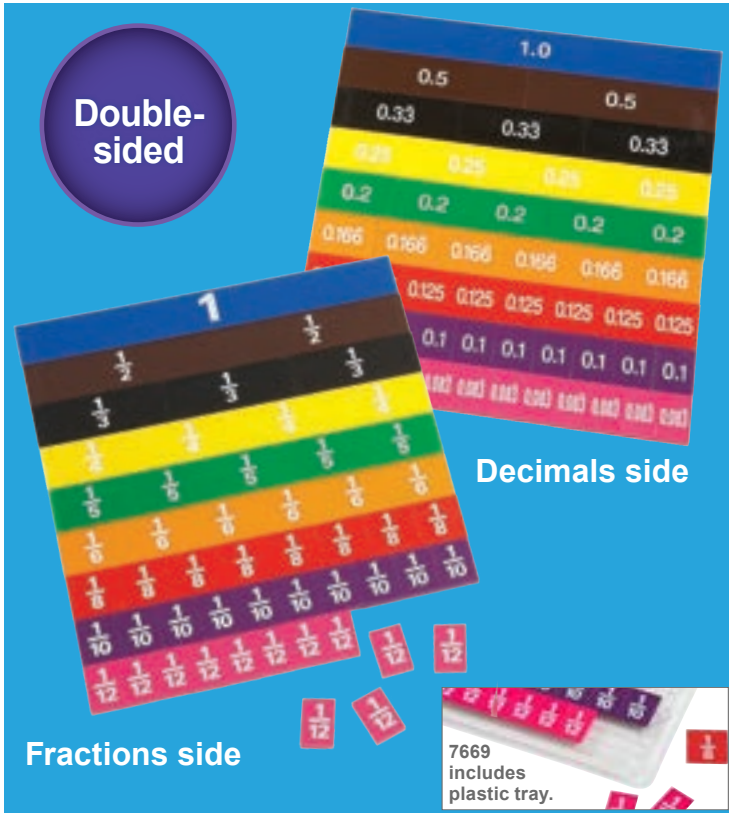

*△ See inside front cover for full product safety information.

Fraction/Decimal Tiles
 51 double-sided plastic tiles where the sum of the same-value tiles is 1. Includes 9 color-coded values: 1, 1/2, 1/3, 1/4, 1/5, 1/6, 1/8, 1/10 and 1/12. Decimals printed on reverse side. Size of 1/5 tile: 2.6"L x 1"W. $\Delta(1)$