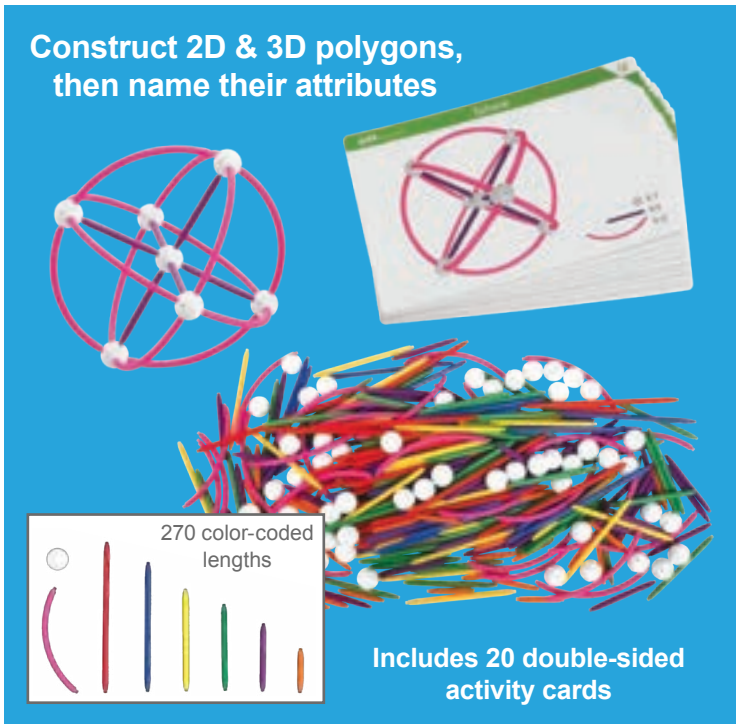

Skeletal Geo Set
2D and 3D construction set to help students learn vertices, faces and edges. Includes 270 color-coded lengths in 7 sizes and 60 white connectors. There are 50 lengths of each: orange, purple and green, and 30 lengths of each: yellow, blue, red, and pink quarter circles. Also includes 20 double-sided activity cards. Sizes: 1.3"L - 4.9"L. $\Delta(1) (3)$
21373 Each $39.99