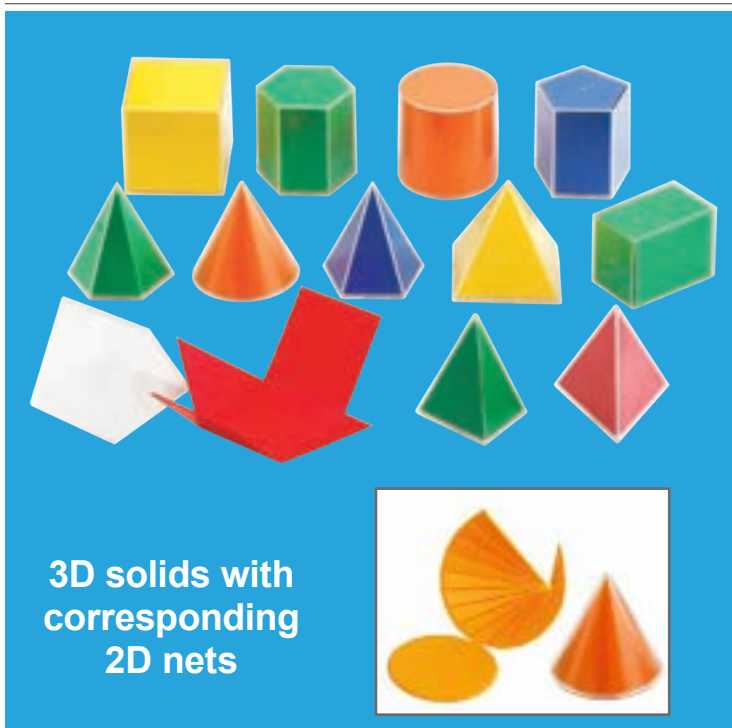

3D solids with
corresponding
2D nets

edx 2D3D Geometric Solids

Set of 12 plastic 3D shapes with their 2D flexible nets inside each shape. Features removable base plates to access nets. Size of square pyramid: 3.5"H x 3.1"W. $\Delta(1)$

21347

Set of 12

$49.99