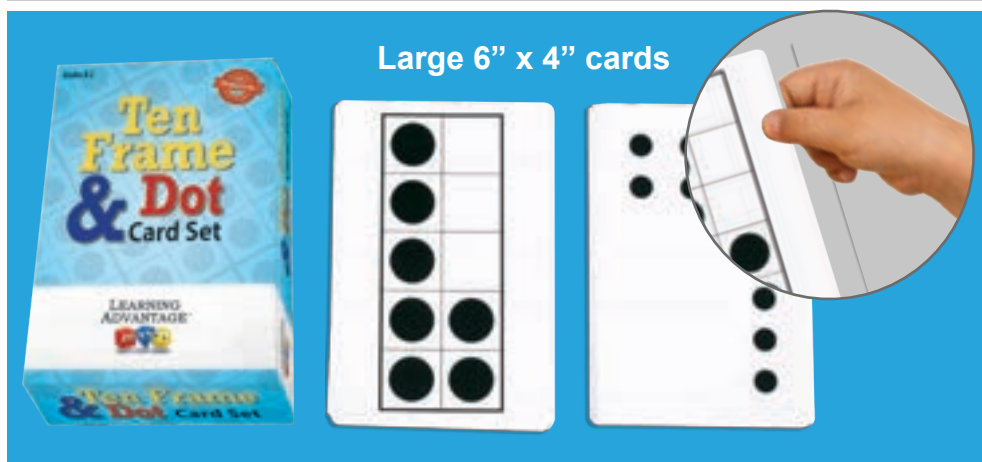

Ten Frame & Dot Card Set

104 large cards. Includes 4 sets of ten frame cards (0-10), 4 blank five frame cards, 56 dot cards (1-10) in different subitizing patterns and activity suggestions. Size: 6"L x 4"W.

7295

Each

$16.99