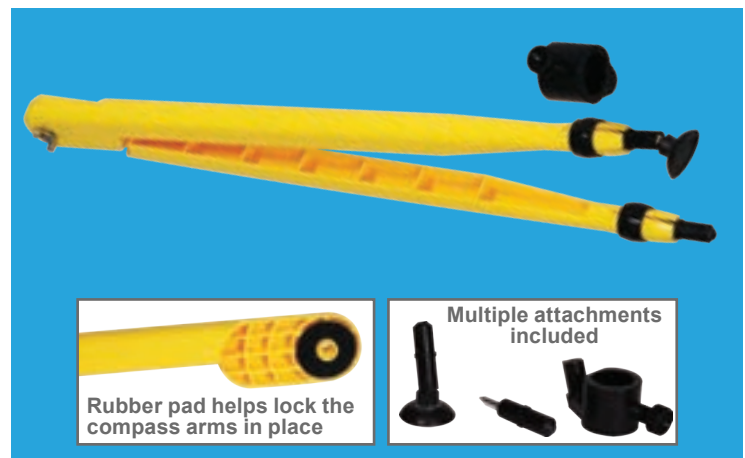

Chalkboard Compass - Demonstration Size

Plastic compass draws circles greater than 50" in diameter. Ideal for whiteboard or chalkboard demonstrations. Includes suction cup, rubber tip and steel tip for use on various surfaces. Size: 17"L. $\Delta(1)$

7596 Each $14.99