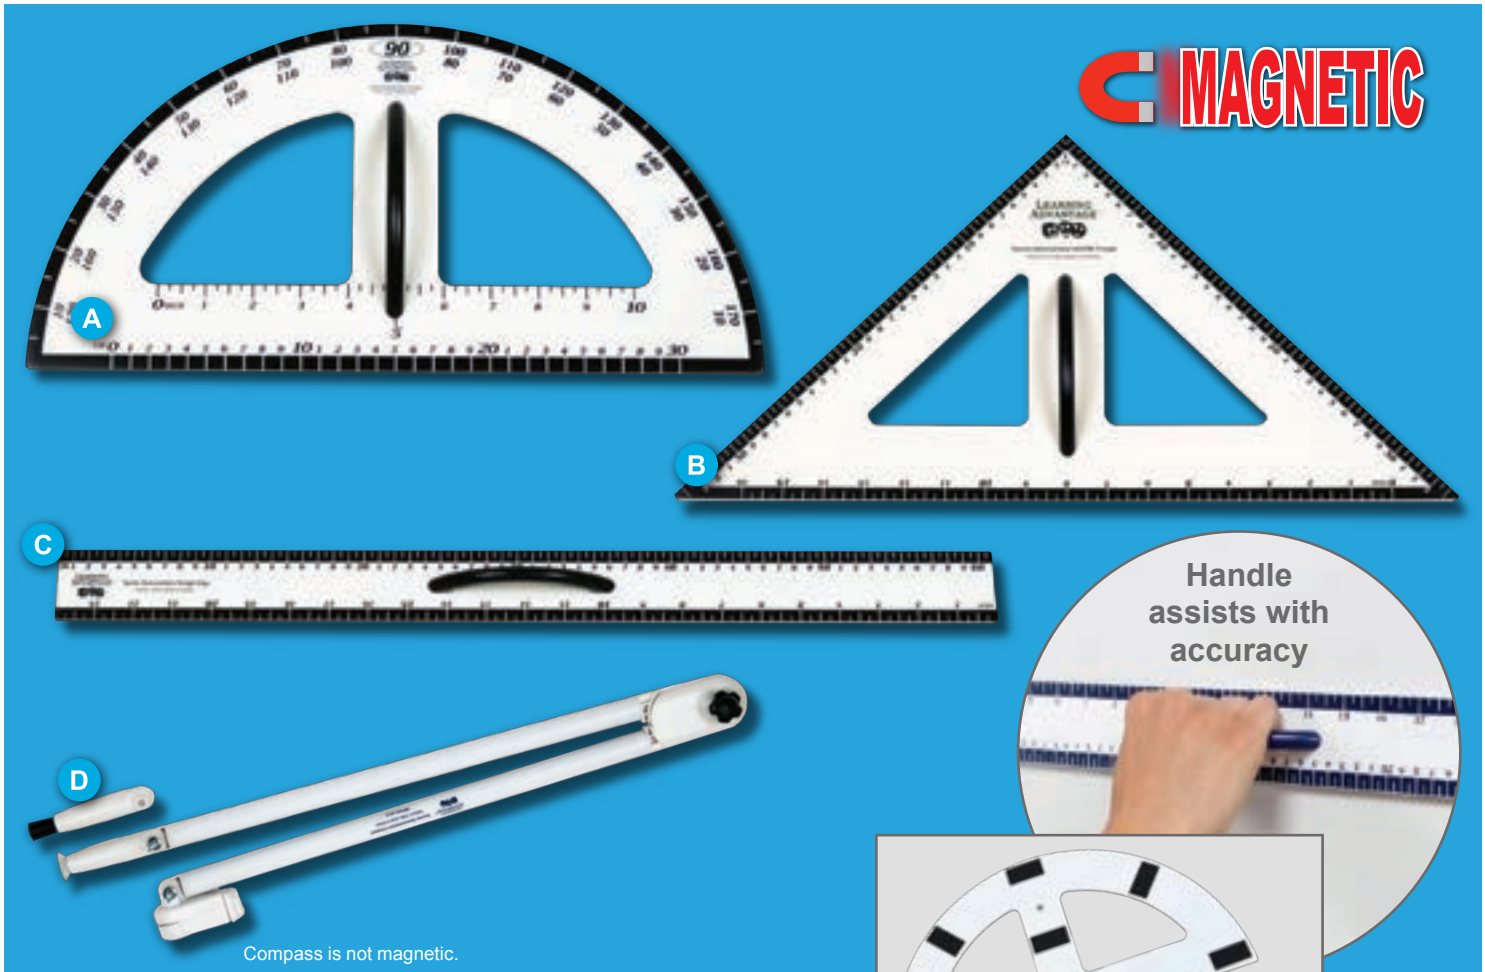

Magnetic Dry Erase Measurement Tools

These durable plastic magnetic tools are oversized for whiteboard demonstrations. The easy-to-hold handles assist with accuracy.

- **A** 7591 Protractor - 15.25"W x 7.75"H $\Delta(1)$ Each $17.99
- **B** 7595 45°/45°/90° Triangle $\Delta(1)$ Each $15.99
- **C** 7593 Straight Edge - 24"L $\Delta(1)$ Each $10.99
- **D** 7592 Compass - 17"L, radius 2-23" $\Delta(1)$ Each $15.99