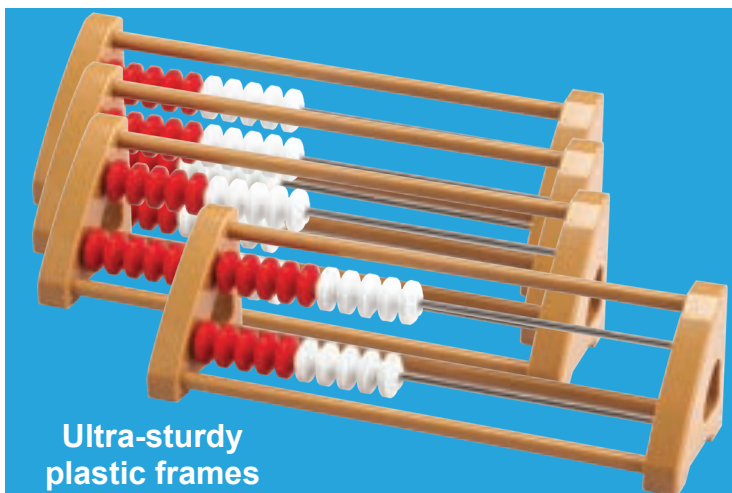

7301 **Set of 50** **\$6.99**

Use standing
up or lying
down

Abacus

10 rows of 10 sliding beads in 2 colors on an ultra-sturdy plastic frame. Size: 7.9"L x 8.3"H x 3.5"W.

40051 **Each** **\$17.99**

Ultra-sturdy
plastic frames