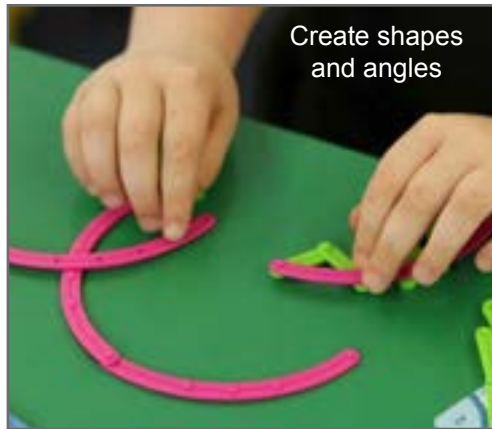

Create shapes and angles