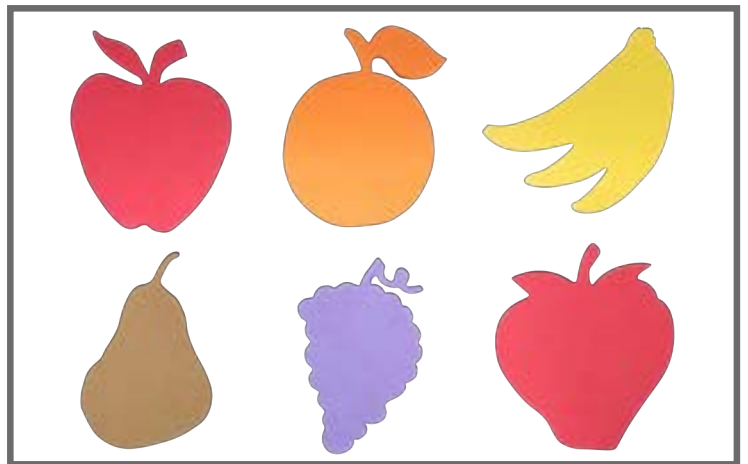

Ready2Learn Giant Stamps - Fruit

Includes an apple, bananas, grapes, strawberry, pear and orange.

Size: 1.9"H x 3" dia. **△(1)**

CE6765 Set of 6 $11.99

*△ See inside front cover for full product safety information.