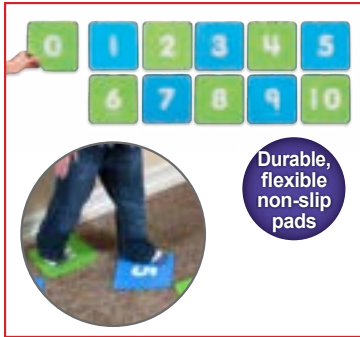

*△ See inside front cover for full product safety information.

Durable, flexible non-slip pads

0-10 Number Pads

26952 Set of 11 ~~\$54.99~~ \$9.00

Durable, flexible non-slip pads

0-20 Number Pads

26954 Set of 21 ~~\$89.99~~ \$15.00