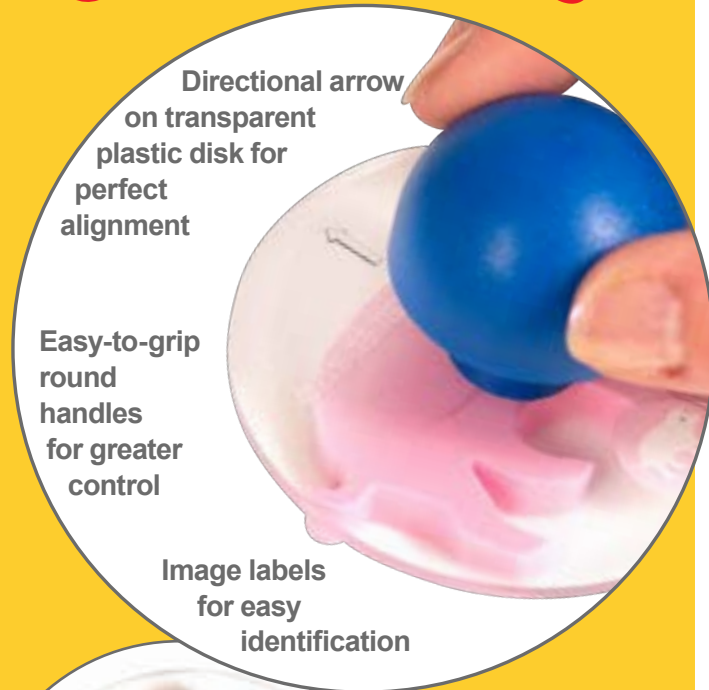

* Δ See inside front cover for full product safety information.

Ready2Learn™ Giant Stampers

Round handles are easy-to-grip for ages 3+

- Each foam shape is up to 3" long
- Handles are an easy-to-grip round shape to nest perfectly in small hands
- Shapes are affixed to clear plastic disks for perfect placement and to maintain shape integrity

Ready2Learn™ Giant Stampers

Directional arrow on transparent plastic disk for perfect alignment

Easy-to-grip round handles for greater control

Image labels for easy identification

Great for posters, decorations, art projects and more!