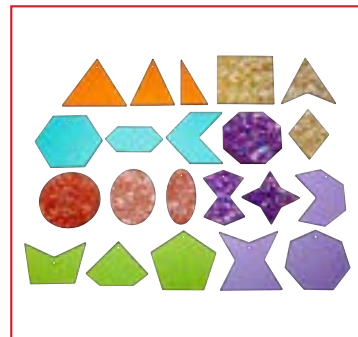

Rainbow Glitter Shapes

72622 Set of 21 ~~$44.99~~ **$15.00**