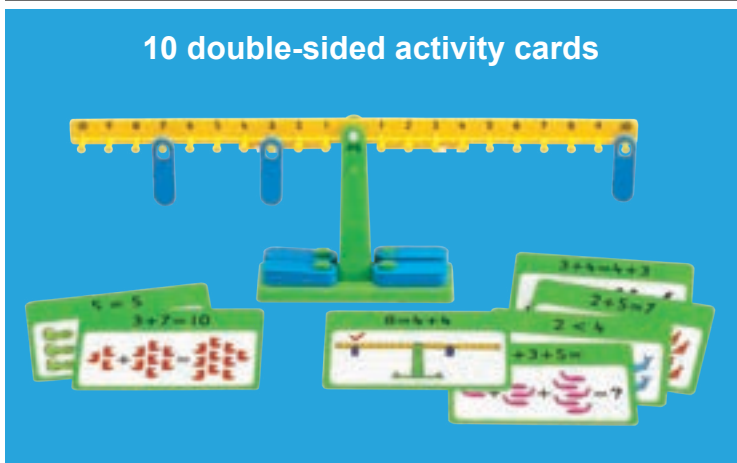

10 double-sided activity cards

Number Balance Activity Set

Includes 1 Student Math Balance, 20 weights and 10 double-sided activity cards. Size of balance (assembled): 14"L x 5"H. $\Delta(1)$

25897 Each $20.99