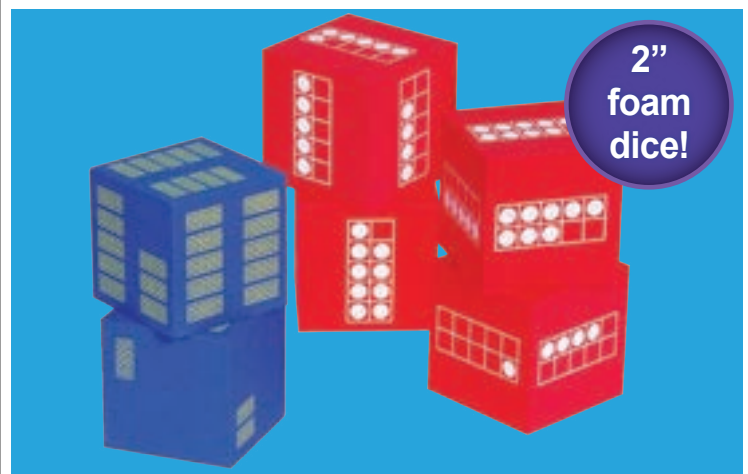

Ten Frame Foam Dice

Includes 4 foam red dice (2 x 1-6 and 2 x 0 and 5-9) and 2 foam blue dice (10-60 and 50-100). Includes teacher's guide. Size: 2"W.

7297   **Set of 6**   **$14.99**