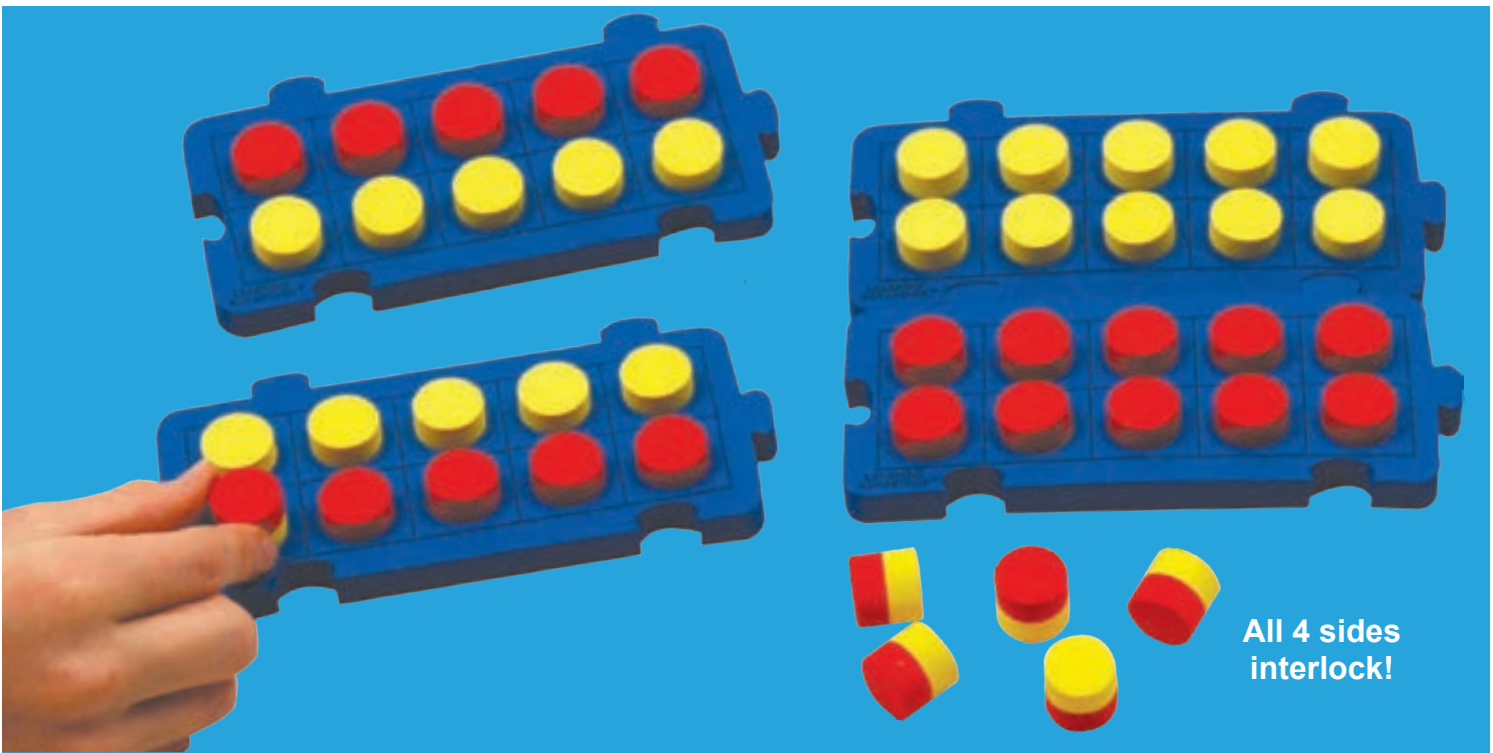

Foam Ten Frames

Blue foam frames that join together to create larger frames. Ten Frames include 40 two-color (red/yellow) foam pegs. Size of each Ten Frame: 6.25”L x 2.75”W x 0.5”H. Size of peg: 0.75” dia. and 0.75”H. $\Delta(1)$

7409 Ten Frames Set of 4 $12.99