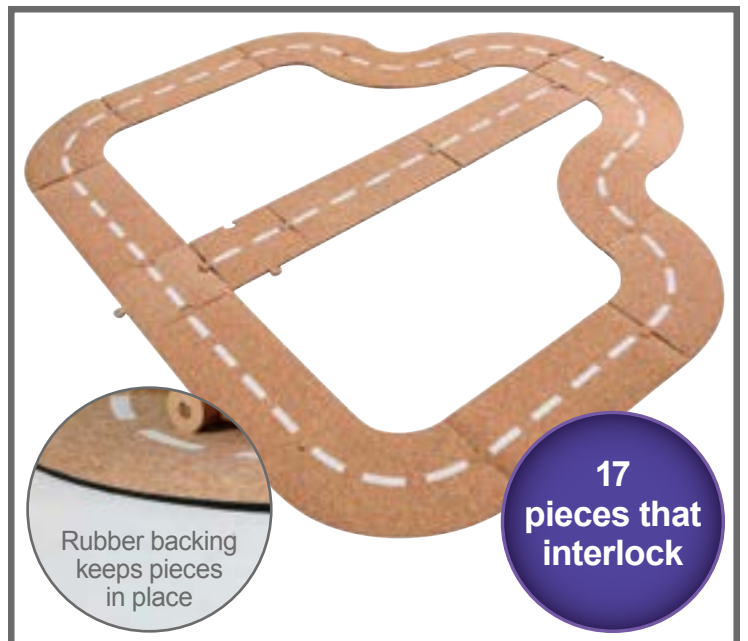

FF435 Each **\$84.99**

18m

Guidelines printed on the baseboard for organized storage

Tickit Wooden Building Gem Blocks

Selection of 25 smooth wooden block shapes and 14 translucent acrylic gem cubes in 7 colors. All packed in a sturdy wooden storage tray. Size of tray: 10.7"L x 10.7"W x 1"H. **NEW!**

73546 Each **\$79.99**

Rubber backing keeps pieces in place

17 pieces that interlock

Cruisin' Cork Road

Includes 17 rubber-backed cork road pieces in 3 different shapes. Sizes: 12"L x 5.5"W - 5.5"L x 5.5"W.