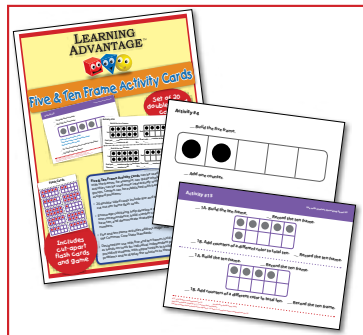

Attribute Shape 'N Links

△(1)

7115 Set of 40 ~~\$9.99~~ **\$2.50**

Counting Sticks

13710 Set of 1000 ~~\$39.99~~ **\$11.00**

Five & Ten Frame Activity Cards

7407 Each ~~\$18.99~~ **\$4.00**

Includes 150 card stock pattern blocks