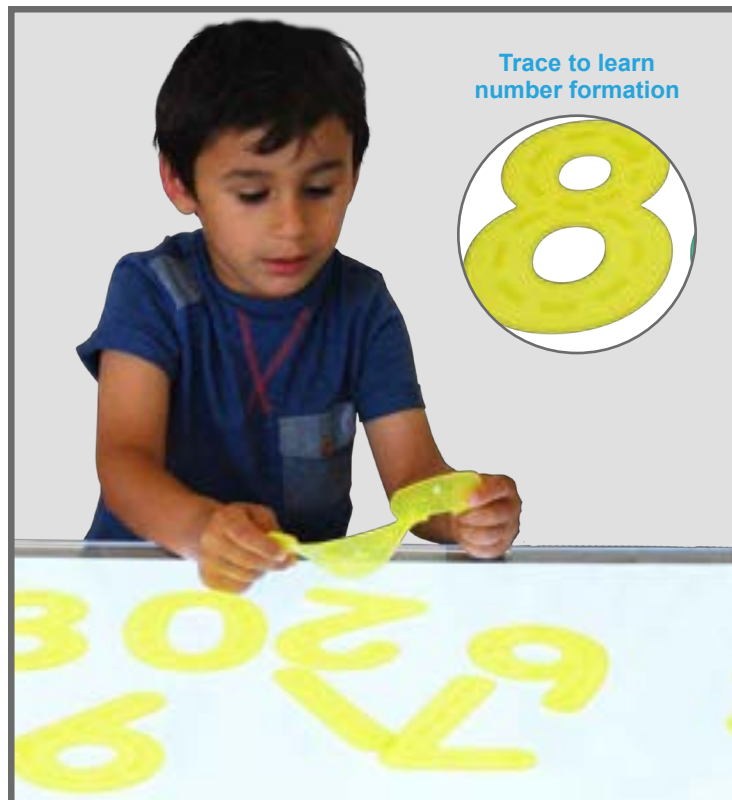

CE6916 Set of 14 \$7.99

Trace to learn number formation

Tickit SiliShapes Trace Numbers

Transparent yellow silicone numbers 0-9, which are strong, soft and pliable. Each number has dashed lines imprinted for children to trace with their fingers. Size: 4.7"H.