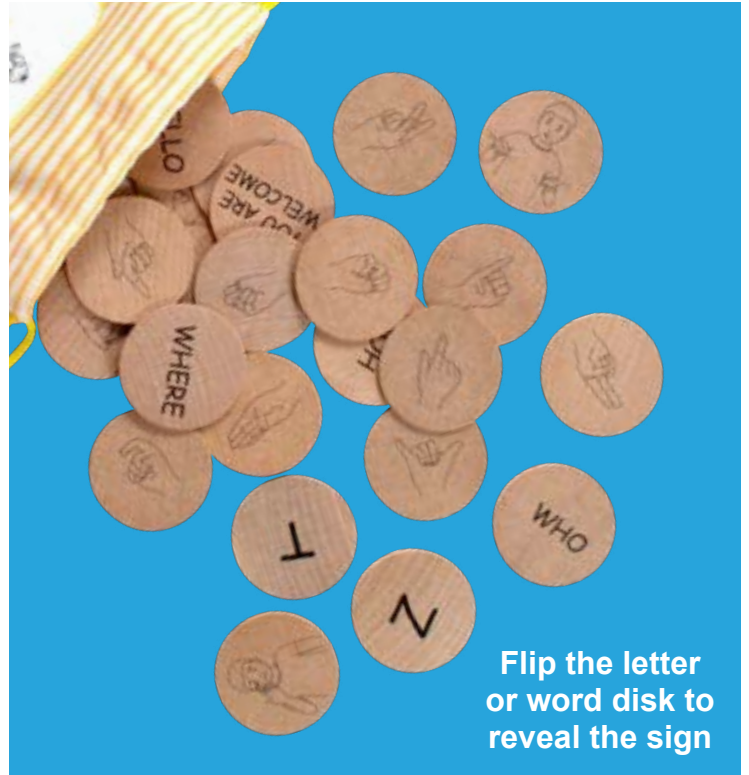

24M

Match the pattern to the animal

Matching Pairs - Who Am I? 24

10 matching pairs that show the complete animal and a close-up of one of its features. Images are heat transfer printed on beechwood disks. Includes a cotton bag. Size: 2" dia.

FF3015 Set of 20 \$17.99

Flip the letter or word disk to reveal the sign

Sign Language Wooden Disks 24

Beechwood disks that contain ASL-compliant signs of the alphabet and commonly used words. One side of each disk shows the sign and the other side shows the letter or word. Includes cotton bag. Size: 2" dia.