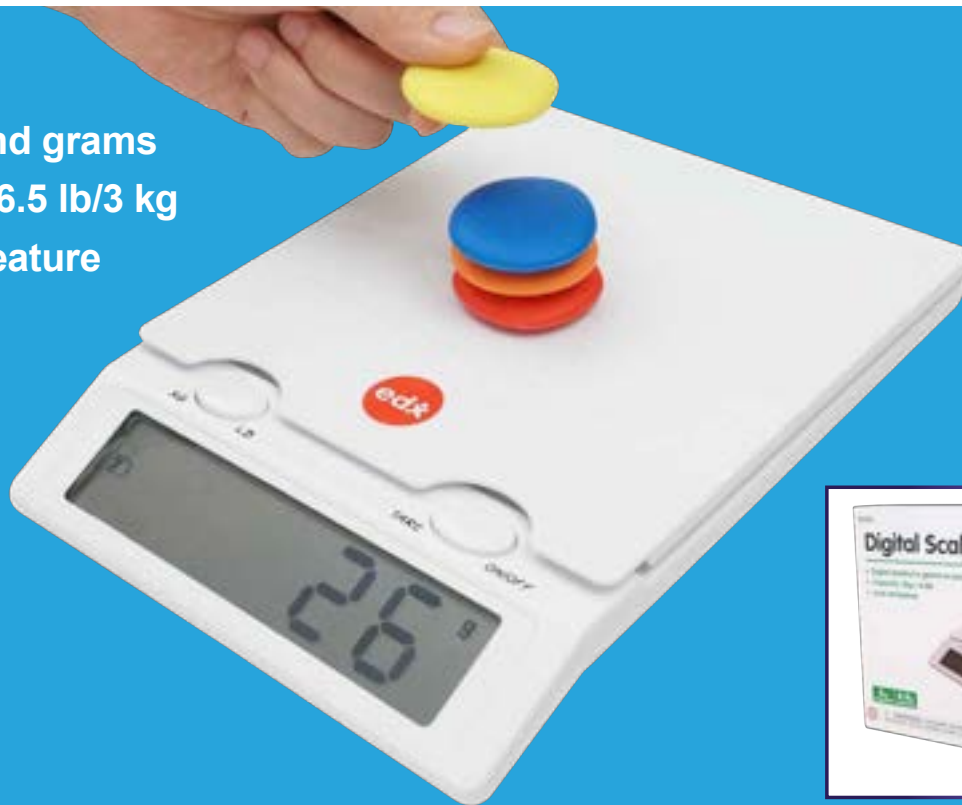

- Ounces and grams
- Capacity: 6.5 lb/3 kg
- Auto-off feature

edx Digital Scale

Electronic scale with zero adjustment and auto-off functions. Features digital readout in ounces and grams up to 6.5 lb/3 kg. Includes 2 AAA batteries. Size: 8.5"L x 6.25"W x 1.25"H. $\Delta(1)$, $\Delta(4)$

25906 Each $59.99

10 bright colors!

Snap these colorful cubes together for math lessons and creative construction activities!

How many cubes make up the perimeter of this rectangle?

How many for the area?

edx Linking Cubes

Colorful plastic connecting cubes with 10 of each in 10 colors. Size: 0.8"W (2 cm). $\Delta(1)$

12010 Set of 100 $12.99

* Δ See inside front cover for full product safety information.