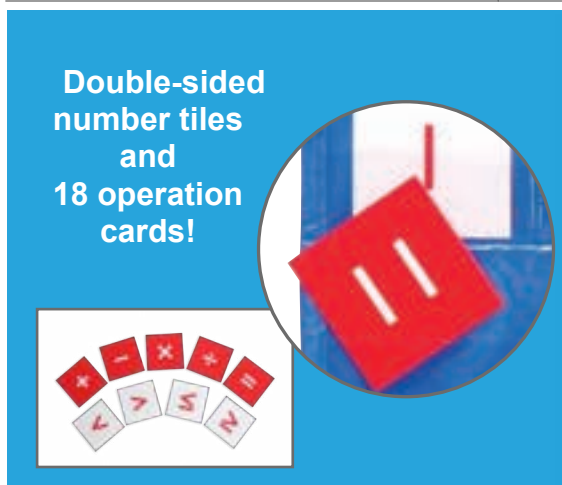

1-120 Pocket Chart
Durable nylon pocket chart with 120 clear plastic pockets. Includes 120 double-sided number tiles and 18 operation cards (2 each of +, -, x, ÷, =, <, >, ≤ and ≥). Size: 31.9"L x 27"W.
7287 Each $33.99