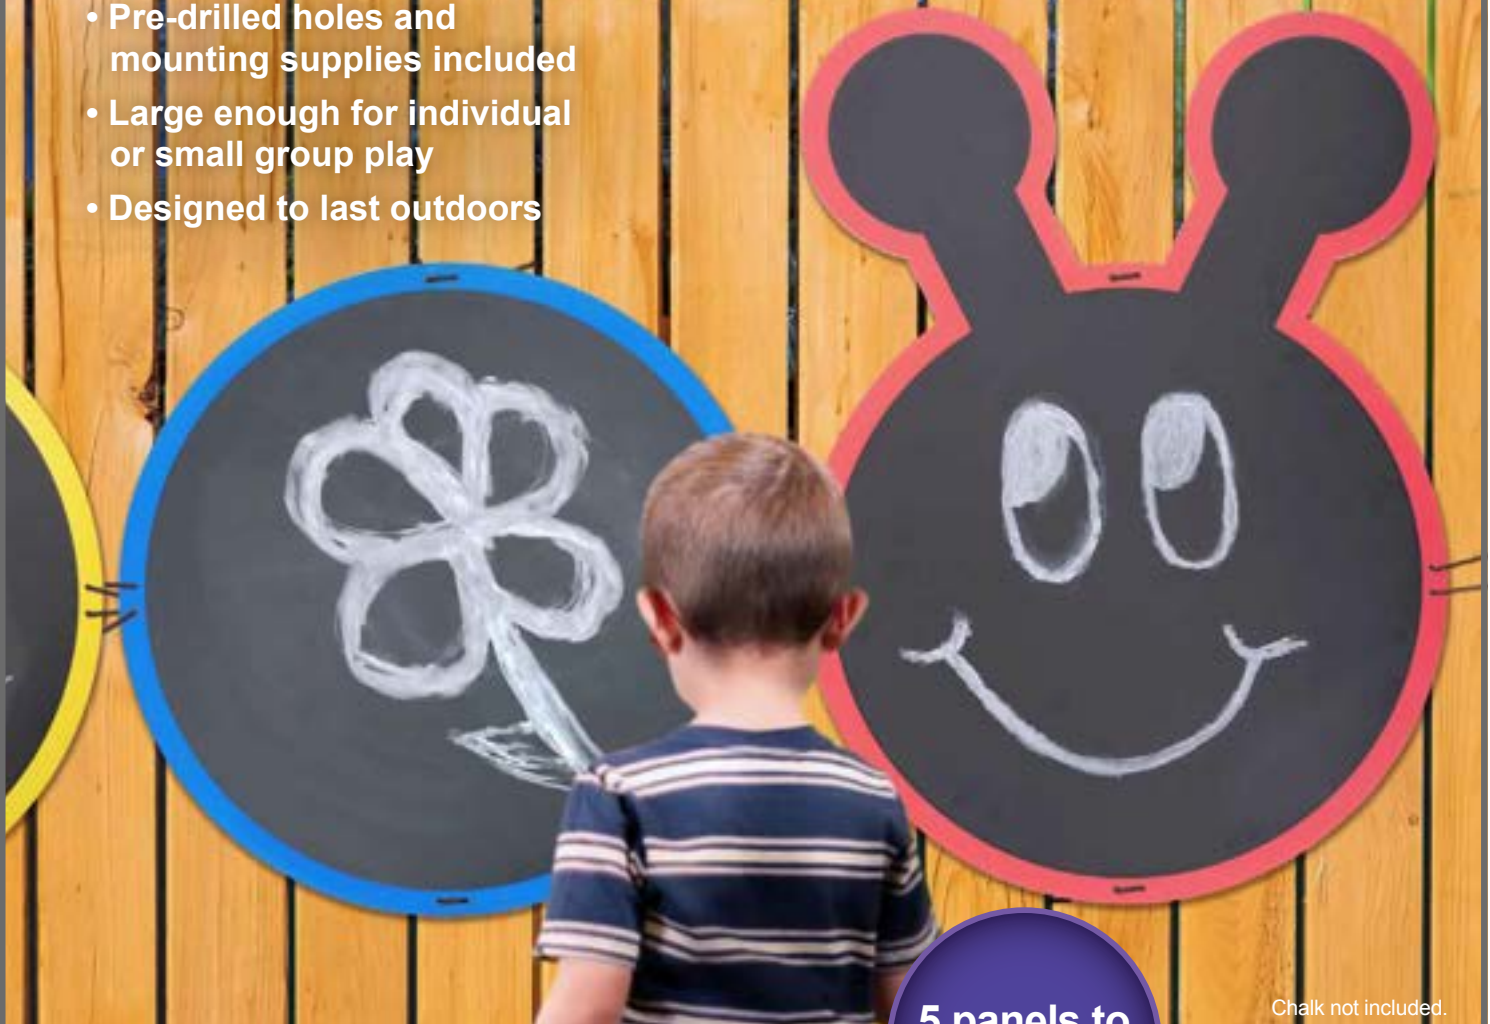

Draw and write outdoors with this colorful caterpillar!

- Pre-drilled holes and mounting supplies included
- Large enough for individual or small group play
- Designed to last outdoors

Chalk not included.

**5 panels to
customize!**