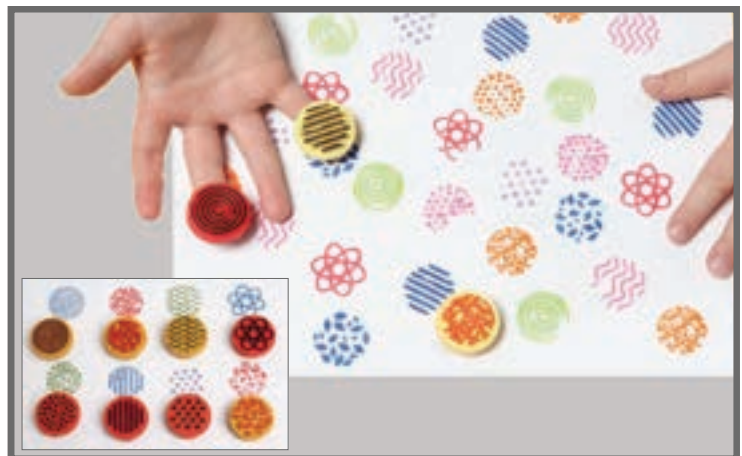

Ready2Learn **Stamp Thimbles**

Includes 3 each of 8 designs: square, circle, ring, star, polka dots, line, dotted line and stripes. Size: 1”L x 0.6” dia. $\Delta(1)$

CE6654 **Set of 24** **\$8.99**

Ready2Learn **Paint and Clay Rings**