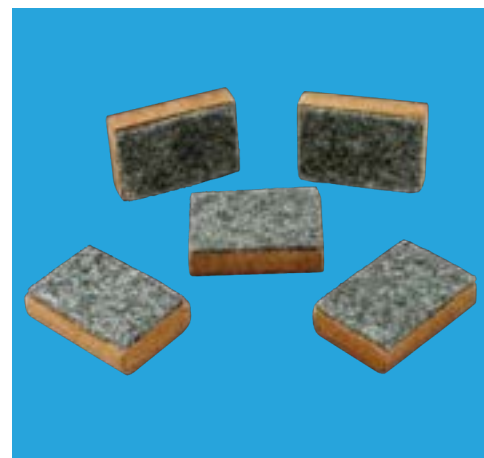

Mini Markerboard Erasers
Felt dry erase surface that is mounted on a hand-sized wooden block. Size: 2"L x 1.5"W.
7874 Set of 5 $7.49