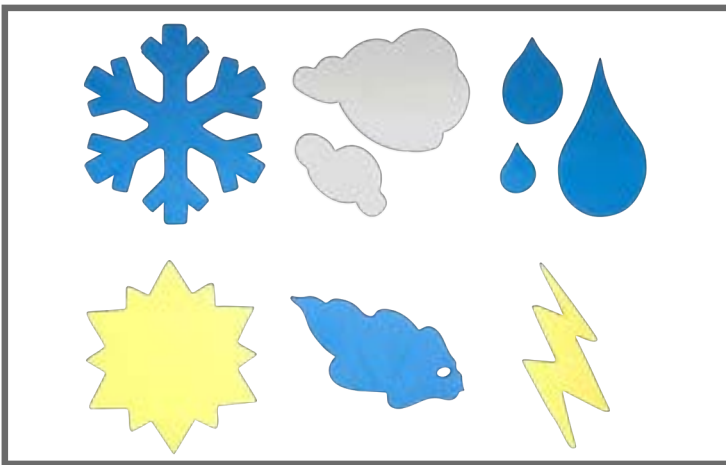

Ready2Learn Giant Stamps - Weather Patterns

Includes clouds, lightning, raindrops, a snowflake, the sun and wind.

Size: 1.9"H x 3" dia. **△(1)**

CE6764 Set of 6 $11.99