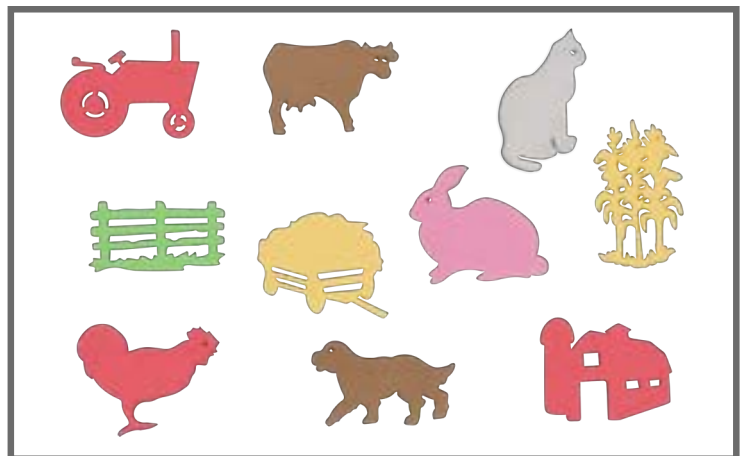

Ready2Learn Giant Stampers - Sea Creatures
 Includes a marlin, walrus, octopus, porpoise, shellfish, seal, starfish, lobster, crab and manatee. Size: 1.9"H x 3" dia. $\Delta(1)$
CE6742 Set of 10 \$16.99

Ready2Learn™ Giant Stampers

Directional arrow on transparent plastic disk for perfect alignment

Easy-to-grip round handles for greater control

Image labels for easy identification

Great for posters, decorations, art projects and more!

Easy to clean with soap and water

* Δ See inside front cover for full product safety information.

Our giant stampers have a 'colt' following!

10 pack sets

Stamp pads sold separately on pages 26-27.

Ready 2 Learn Giant Stampers - Farm Animals
Includes a hen, duck, sheep, pig, goat, horse, goose, cow, turkey and chicks. Size of stamp: 1.9"H x 3" dia. **CE6739 Set of 10 \$16.99**

Ready 2 Learn Giant Stampers - Family Members
Includes a father, mother, brother, sister, baby, house, cat, dog, car and tree. Size: 1.9"H x 3" dia. **CE6731 Set of 10 \$16.99**

Ready 2 Learn Giant Stampers - Farm Adventure
Includes a hay wagon, dog, rooster, cat, cow, cornstalk, fence, barn, tractor and rabbit. Size: 1.9"H x 3" dia. **CE6738 Set of 10 \$16.99**