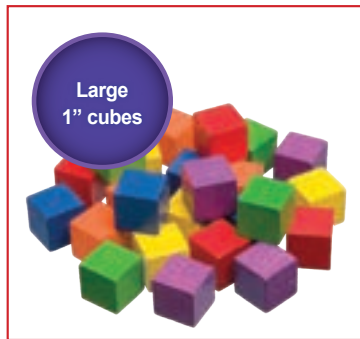

7222 Set of 34 ~~\$11.99~~ **\$2.00**

1" Hardwood Color Cubes

7224 Set of 102 ~~\$25.99~~ **\$6.00**

Link us together!

Connecting Camels

9650-54300 Set of 96 ~~\$27.49~~ **\$10.00**

5 levels of difficulty
Color-coded cards