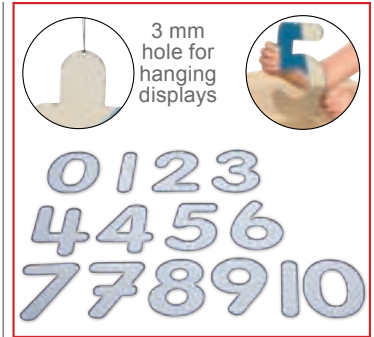

*△ See inside front cover for full product safety information.

Blindfolds

73972 Set of 6 ~~\$23.99~~ **\$8.00**

Rainbow Numbers

9331-72421 Set of 14 ~~\$13.99~~ **\$5.00**

Mirror Letters - 6.6"H

9328-72403 Set of 26 ~~\$59.99~~ **\$17.00**