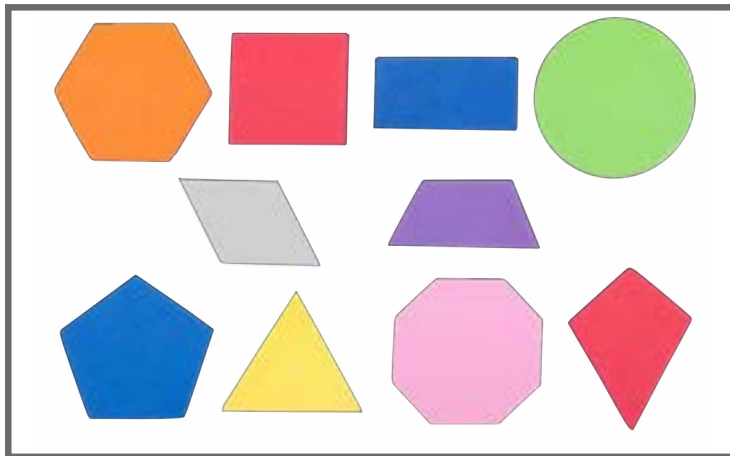

Ready2Learn Giant Stampers - Geometric Shapes - Filled In
Includes a filled in hexagon, circle, rectangle, square, triangle, rhombus, octagon, trapezoid, pentagon and kite. Size: 1.9"H x 3" dia. $\Delta(1)$
CE6735 Set of 10 $16.99