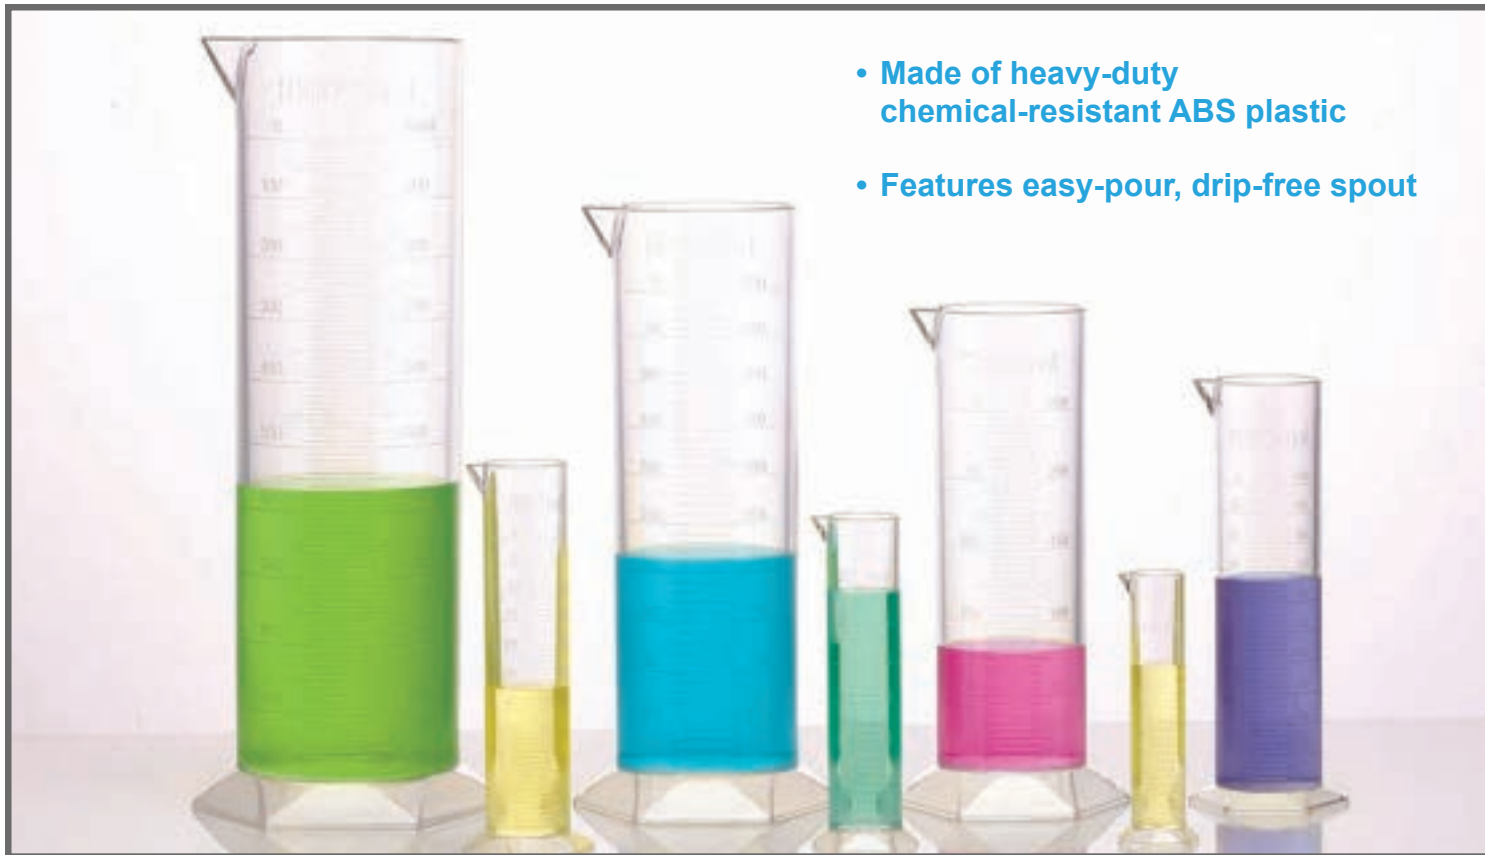

- Made of heavy-duty chemical-resistant ABS plastic
- Features easy-pour, drip-free spout

Graduated Cylinder Set

Set of 7 plastic graduated cylinders with molded pouring spouts and broad bases for standing. Sizes: 10 ml, 25 ml, 50 ml, 100 ml, 250 ml, 500 ml and 1000 ml.

7707

Each

$37.99

- Clearly see the relationship between cubic centimeters and milliliters
- Holds solids or liquids and includes a lid for less mess!