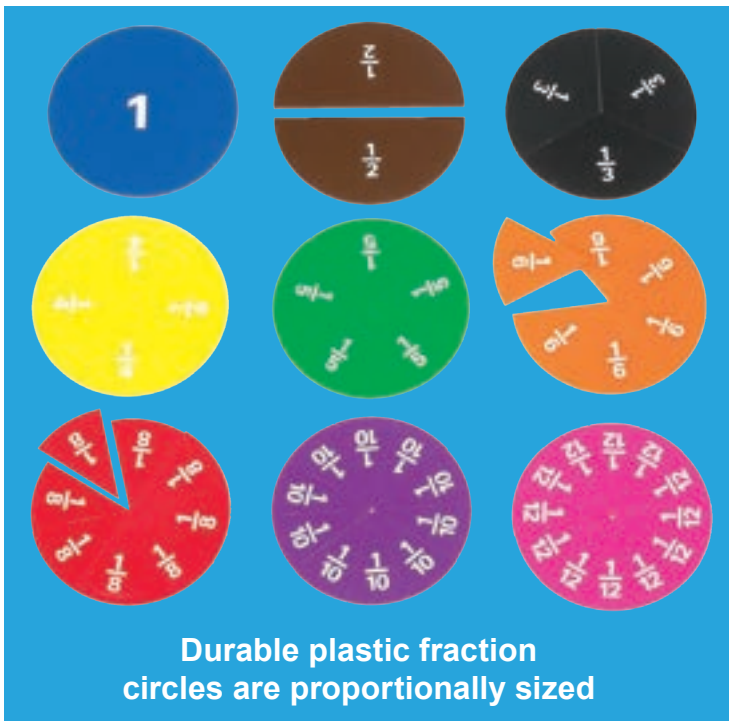

Fraction Circles
Set of proportionally sized pieces that represent a whole, halves, thirds, quarters, fifths, sixths, eighths, tenths and twelfths in a different color for each of the 9 values. Each piece is labeled with its value. Size of circle: 3.4" dia. $\Delta(1)$

19035	Set of 51	$11.99