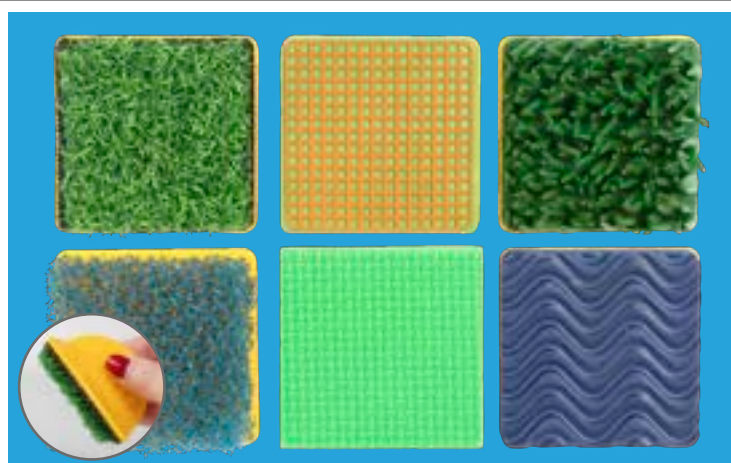

Ready2Learn Textured Stamps

Stamps with 6 different textures and patterns: grid, swirls, woven, sponge, stiff grass and soft grass. Size: 2.25"L x 2.25"W x 1.4"H. $\Delta(1)$

CE6651 Set of 6 $14.99