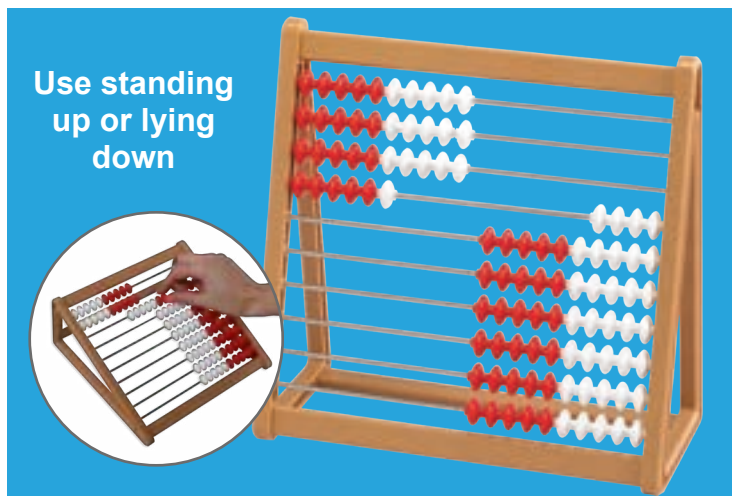

7301 **Set of 50** **\$6.99**

Use standing
up or lying
down

Abacus

10 rows of 10 sliding beads in 2 colors on an ultra-sturdy plastic frame. Size: 7.9"L x 8.3"H x 3.5"W.

40051 **Each** **\$17.99**

Ultra-sturdy
plastic frames