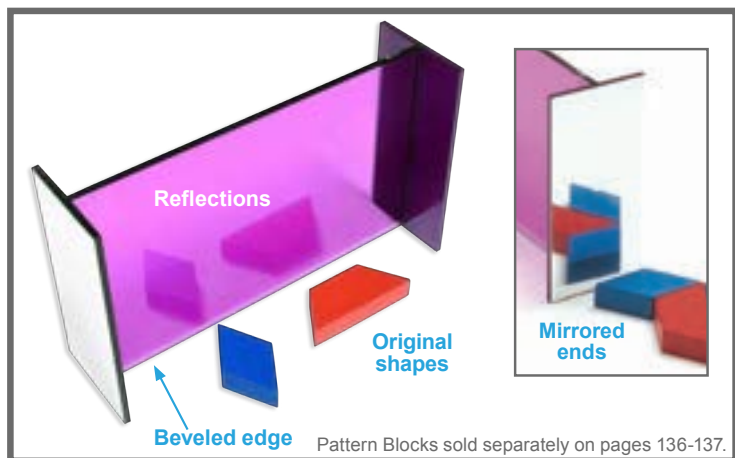

Reflective GeoMirror

This freestanding transparent and reflective surface features mirrored ends to show reflection and symmetry. Size: 6"L x 3.6"W.

7706 Each $5.49

Engage kids with geometry concepts