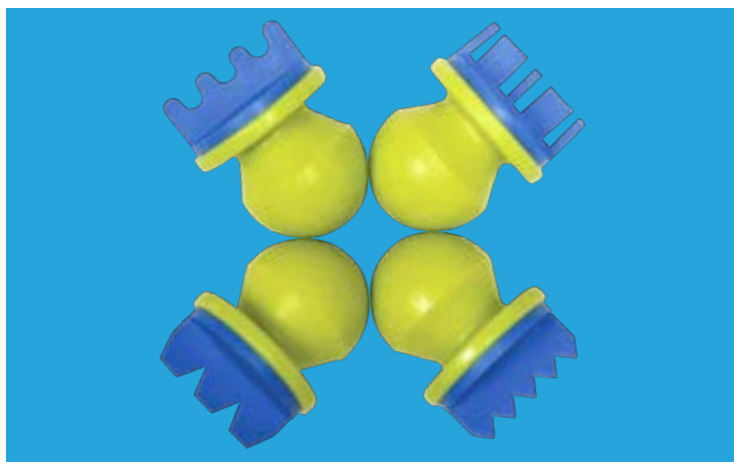

Stamps with 6 different textures and patterns: grid, swirls, woven, sponge, stiff grass and soft grass. Size: 2.25"L x 2.25"W x 1.4"H. $\Delta(1)$

CE6651 Set of 6 \$14.99

Ready2Learn Easy Grip Pattern Makers