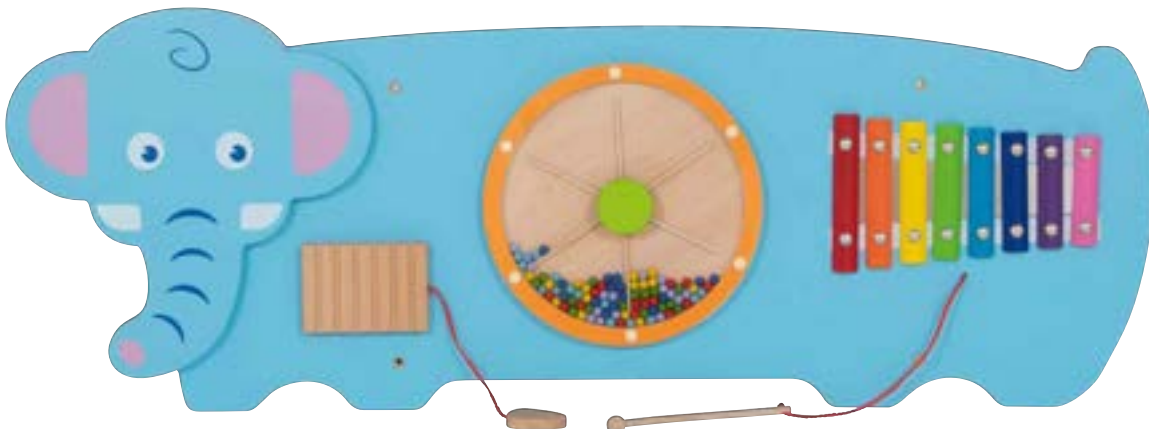

50673 Set of 5 Panels \$229.99

*△ See inside front cover for full product safety information.

*** Bear Activity Wall Panel**

Bear-themed activity wall panel features a threading shape twister, ball maze, mirror and 5 interconnected spinning gears. Constructed from MDF. Includes screws and pre-drilled fixing holes. Size: 36"L x 12.75"H.

50471 **Each** **\$109.99**

*** Hippo Activity Wall Panel**

Hippo-themed activity wall panel features an abacus, magnetic number maze and shape sorting puzzle. Constructed from MDF. Includes screws and pre-drilled fixing holes. Size: 36"L x 12.75"H.

50470 **Each** **\$109.99**

*** Elephant Activity Wall Panel**

Elephant-themed activity wall panel features a grooved, wooden percussion board with attached wooden mallet, turning wheel with balls and xylophone with attached wooden mallet. Constructed from MDF. Includes screws and pre-drilled fixing holes. Size: 36"L x 12.75"H.