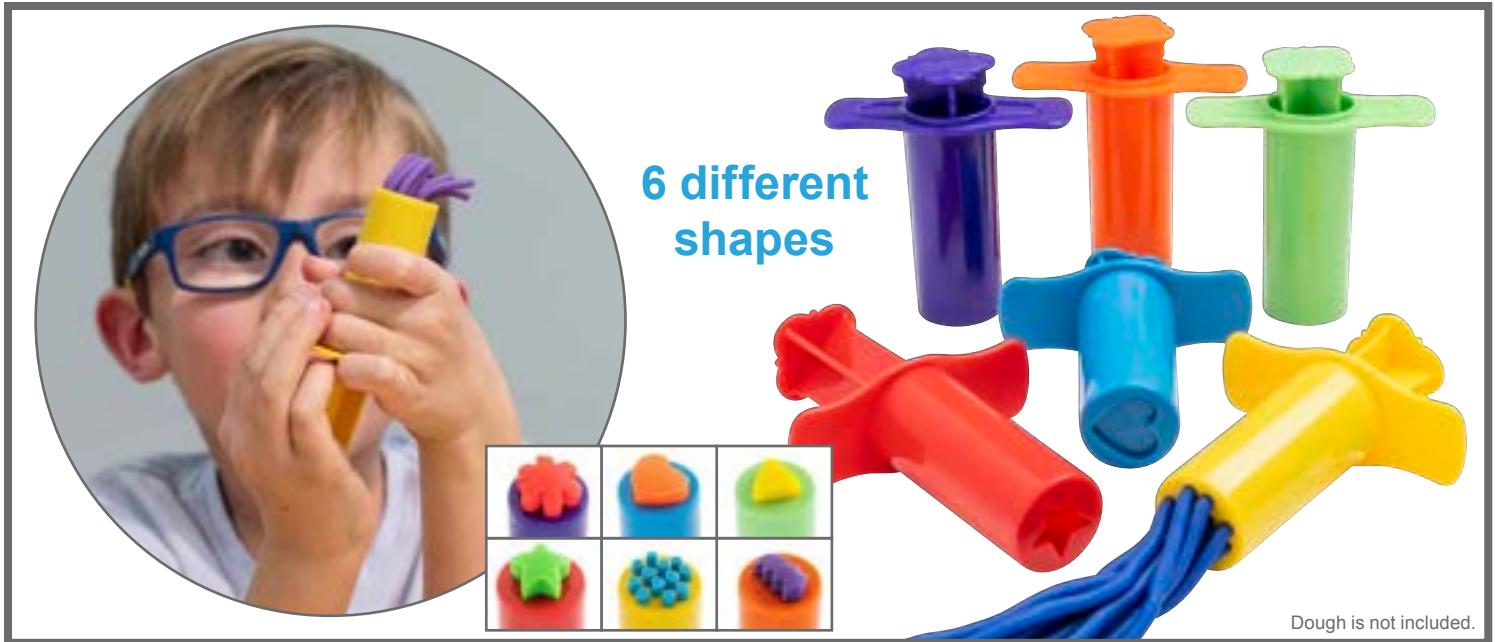

6 different shapes

Dough is not included.

Ready2Learn Dough Extruders

Dough extruders in 6 different patterns: triangle, heart, flower, star, spaghetti and zig-zag. Size of closed extruder: 3”L x 2.7”W.

CE10112 Set of 6 $9.99

24M NEW!