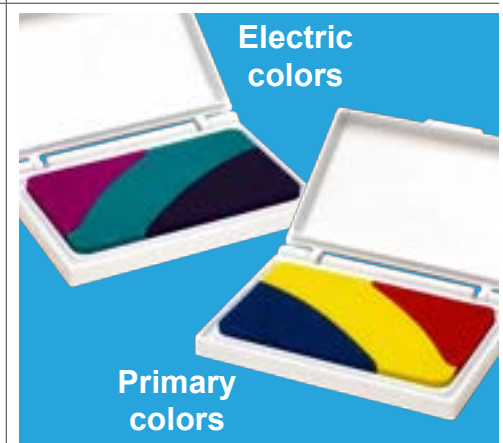

Ready2Learn Washable Rainbow Stamp Pad

Stamp pad with red, yellow and blue ink. Stamp pad with dark pink, purple and turquoise ink. Size of entire ink pad: 3.4"L x 2"W.

CE10051 Primary	Each	$7.99
CE10050 Electric	Each	$7.99