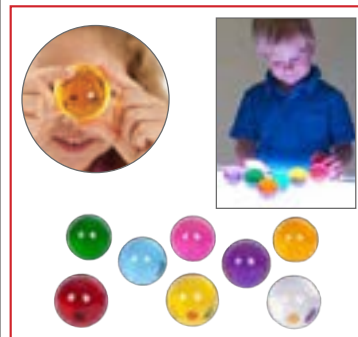

Perception Spheres

72604 Set of 8 ~~$94.99~~ **$32.00**