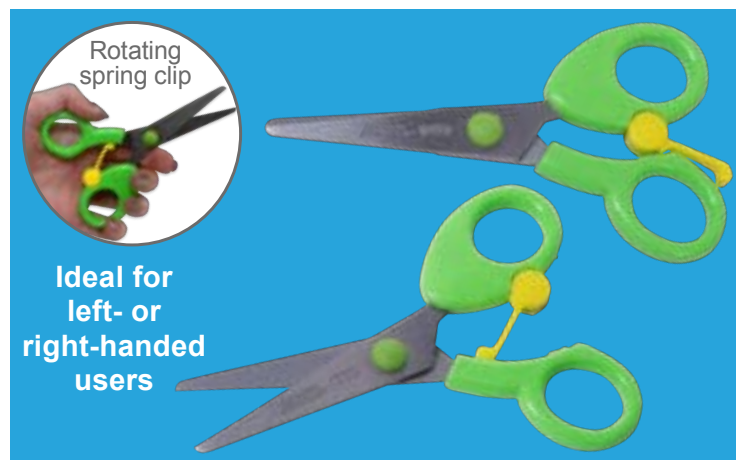

Special Needs Scissors
Includes a rotating spring clip, which allows children of all abilities to apply pressure without necessarily using the finger holes. Features non-crossover handles. Size: 5"L. $\Delta(1)$
3505 Each $2.99
3508 Set of 10 $24.99

* Δ See inside front cover for full product safety information.