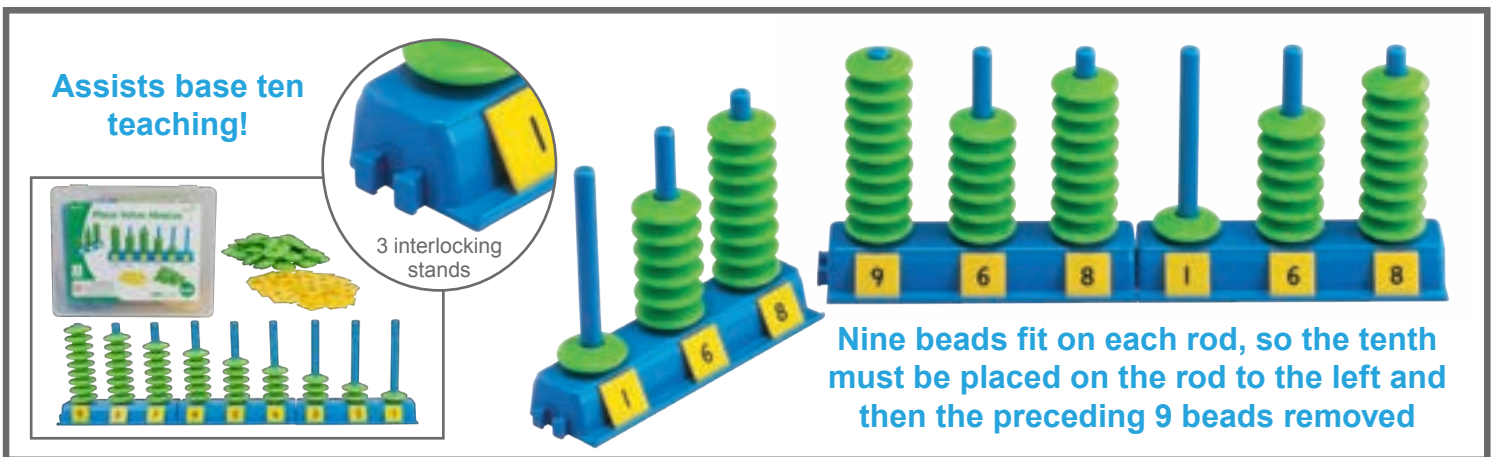

edA Four Color Plastic Base Ten Set

Brightly colored plastic base ten blocks that are scored on all sides in centimeters. Includes 121 pieces: 100 yellow ones, 10 green rods, 10 blue flats and 1 red decicube block. $\Delta(1)$

10510 Each $28.99

Assists base ten teaching!