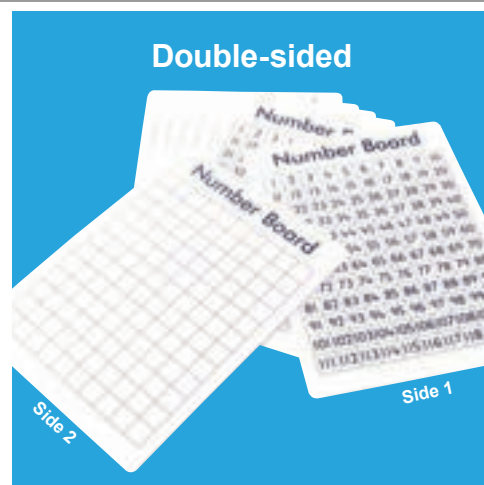

Dry Erase Boards - 1-120 Number
Double-sided plastic dry erase boards with a 1-120 numbered grid on one side and blank grid on the reverse side. Size: 12"L x 9"W.
7289 Set of 10 $15.99

*△ See inside front cover for full product safety information.