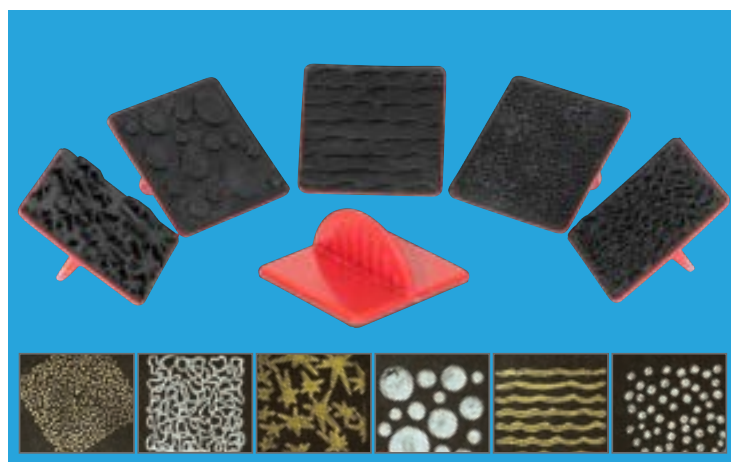

Ready2Learn Paint Effect Stamps

Paint effect stamps with 6 different patterns.

Size: 2.25"L x 2.25"W x 1.1"H. $\Delta(1)$

CE6652 Set of 6 $8.99