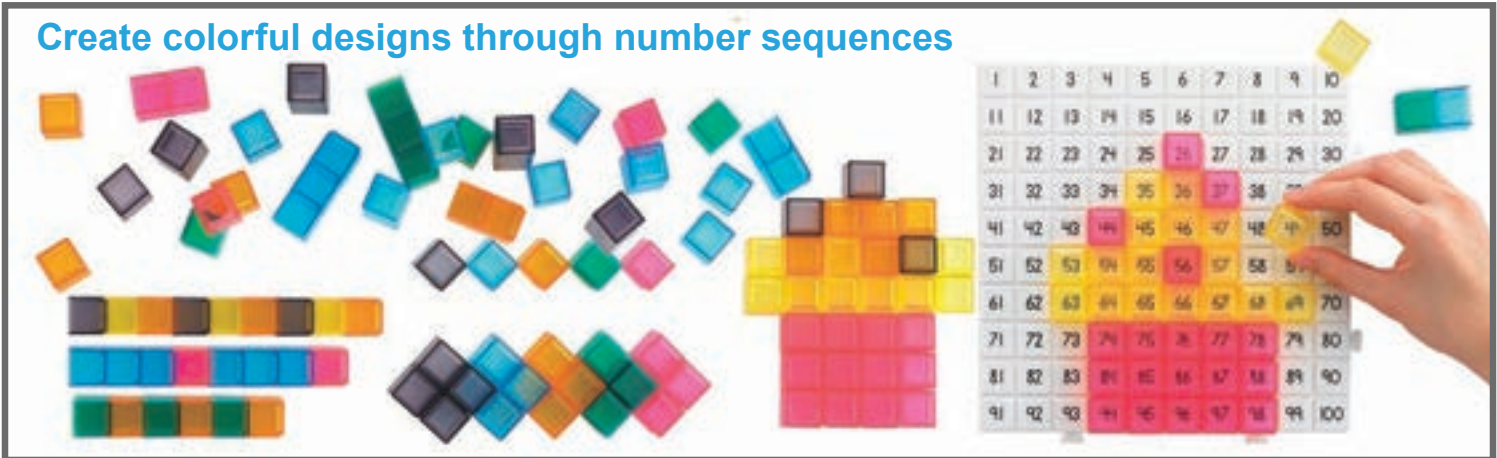

Create colorful designs through number sequences

Pattern Activity Set

Use this STEAM activity to create colorful designs with number sequences. Includes 150 x 2 cm translucent stackable cubes in 6 colors, 1 baseboard with numbers 0-100 and an activity booklet with 16 activities. Size of baseboard: 7.9"W. $\Delta(1)$