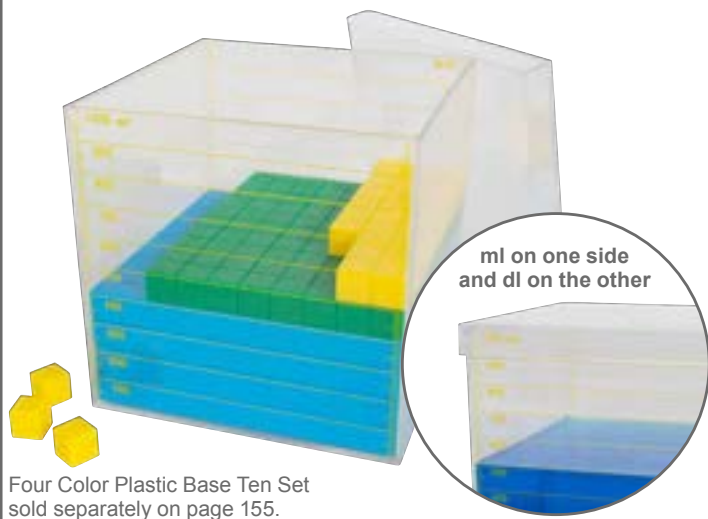

Four Color Plastic Base Ten Set sold separately on page 155.

Liter Cube

Plastic 1 liter capacity cube with lid includes milliliter and deciliter markings for liquid or solid measurements. Size: 3.9"W.

7657

Each

$6.99

Beakers nest for easy storage