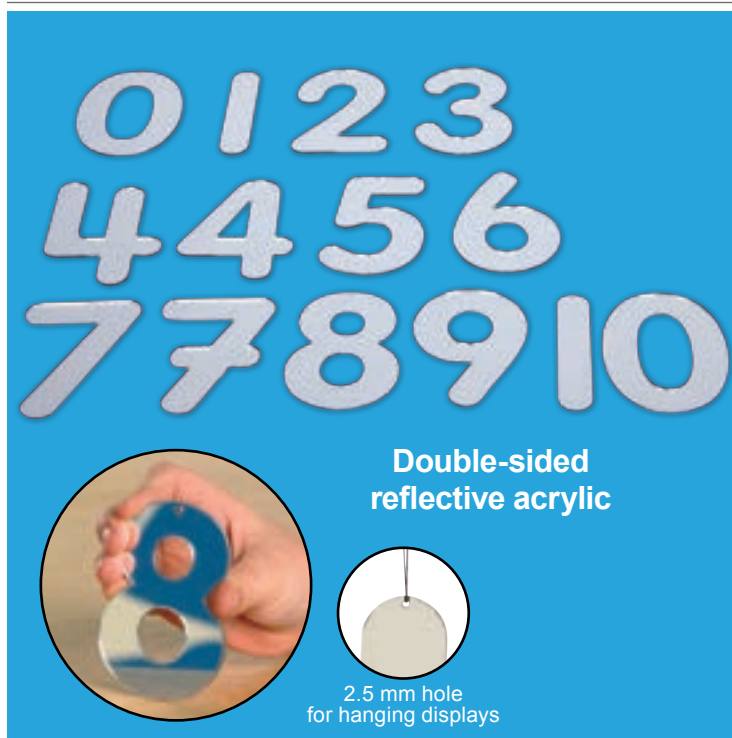

Double-sided reflective acrylic

2.5 mm hole for hanging displays

Tickit Mirror Numbers - Small

Laser-cut, double-sided mirror numbers 0-9. Includes 2 styles of the numbers 4 and 7 and an additional 1 and 0. Made from 3 mm acrylic and features a 2.5 mm hole at the top of each piece. Size: 2.8"H. **△(1)**

9326-72401 Set of 14 $10.99