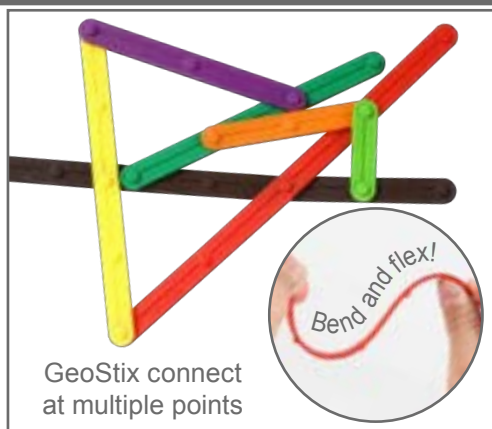

GeoStix connect at multiple points