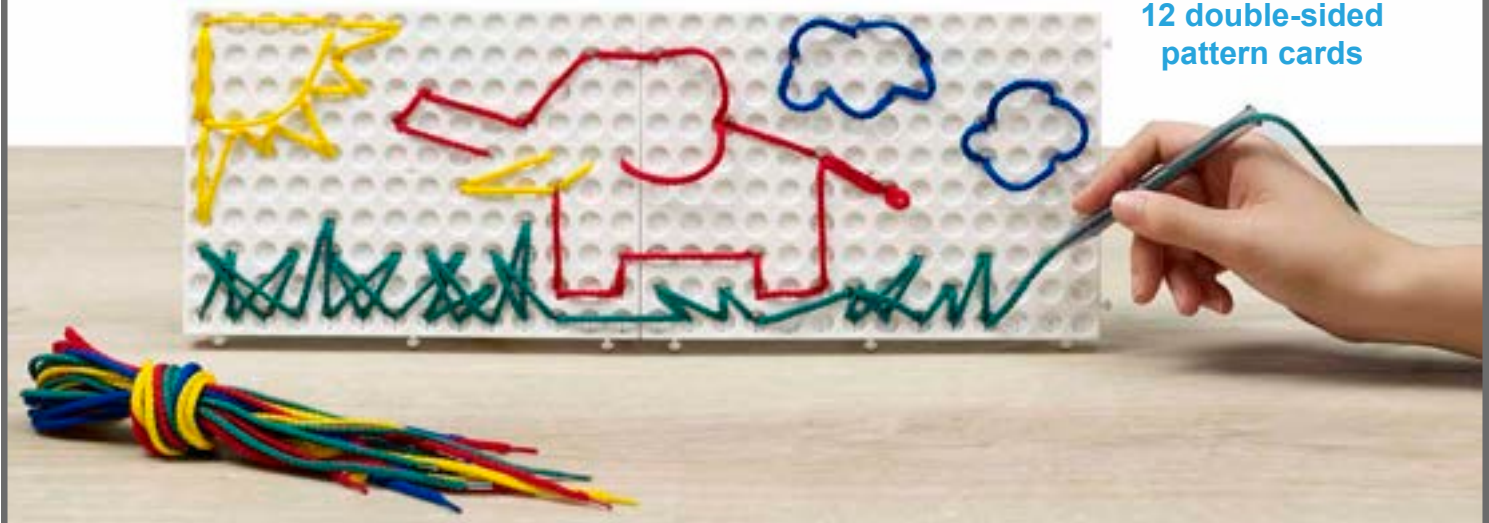

edx Junior String Art - School Set

String art set with 8 baseboards, 8 string pens, 32 laces in 4 colors and 12 double-sided activity cards. Colors include red, yellow, green and blue. Poke the lacing pens through the flaps in each hole to design shapes and patterns. Size of each baseboard: 7.7”L x 5.5”W. Size of laces: 41.5”L.

44013 Each $59.99