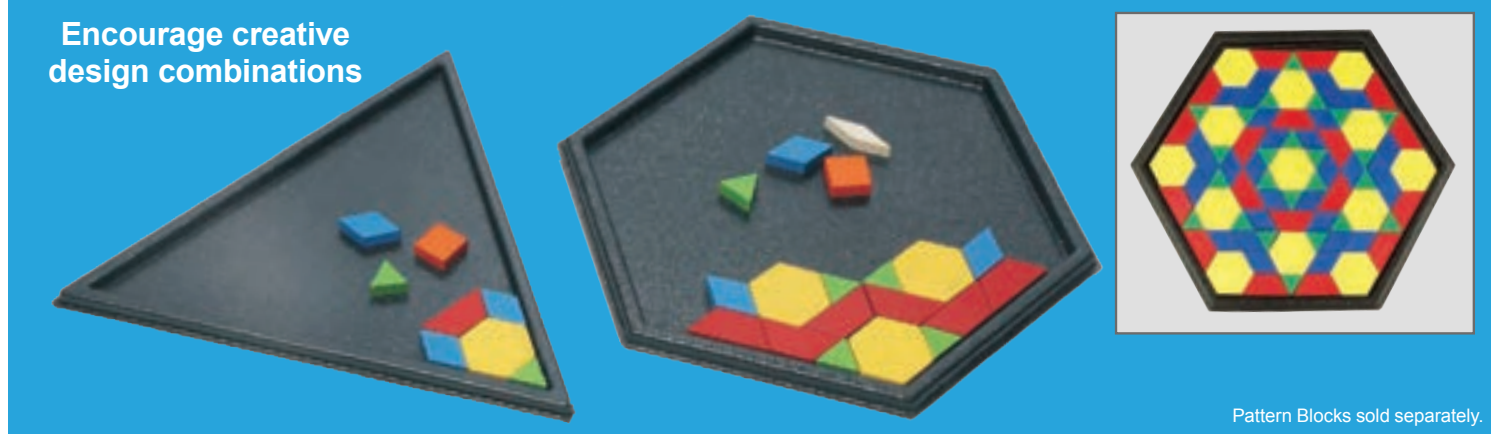

Pattern Block Trays
Includes 1 hexagonal and 1 equilateral triangular plastic tray for pattern block activities. Pattern blocks sold separately. Size of hexagon sides: 6.5"L. Size of triangle sides: 13.9".
102842   **Set of 2**   **$13.99**

* Δ See inside front cover for full product safety information.