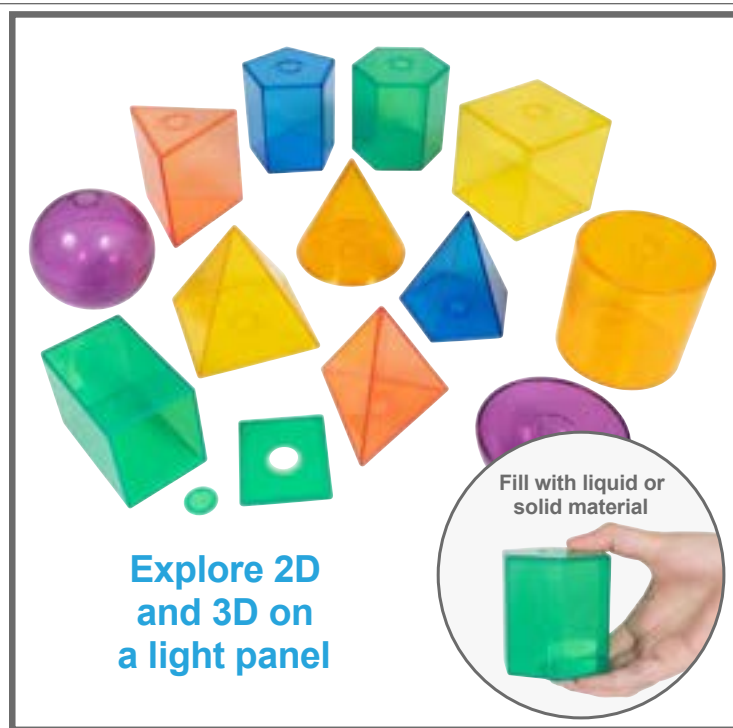

Explore 2D
and 3D on
a light panel

Fill with liquid or
solid material

edx Transparent Volume Set

3D solids that are made of shatterproof, transparent colored plastic: sphere, hemisphere, cylinder, cube, rectangular prism, triangular prism, pentagonal prism, hexagonal prism, cone, square pyramid, triangular pyramid and pentagonal pyramid. Shapes can be filled with liquid or solid materials and feature removable stoppers to prevent spills. Size of shape bases: 3.1". $\Delta(1)$

21339

Set of 12

$44.99