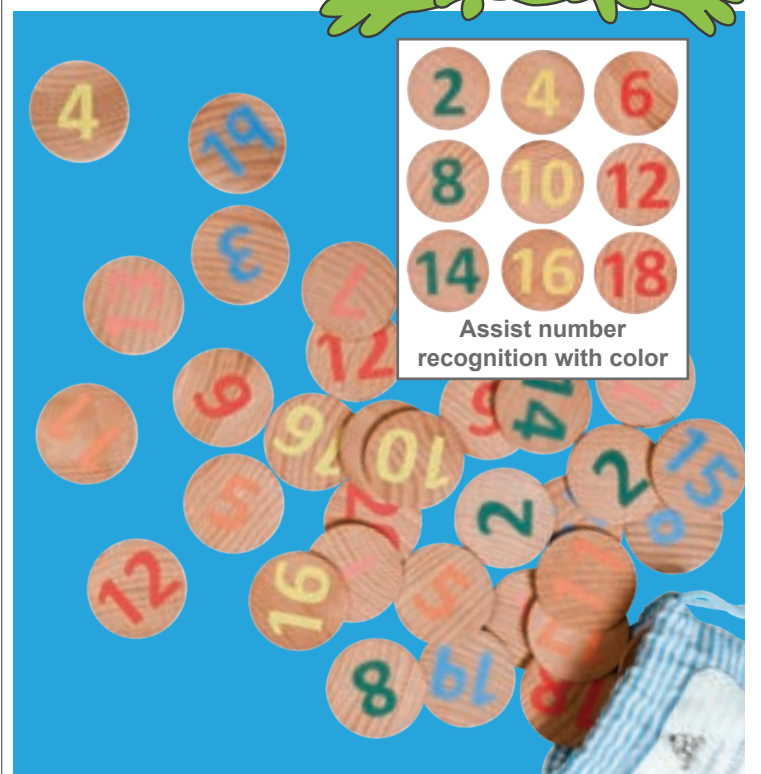

2	4	6
8	10	12
14	16	18

Assist number recognition with color

Matching Pairs - Numbers
20 pairs of numbers 1-20 in blue, green, red, yellow, orange and pink. Printed on beechwood disks. Packaged in a cotton bag. Size: 2" dia.
FF3005 Set of 40 $19.99

24M