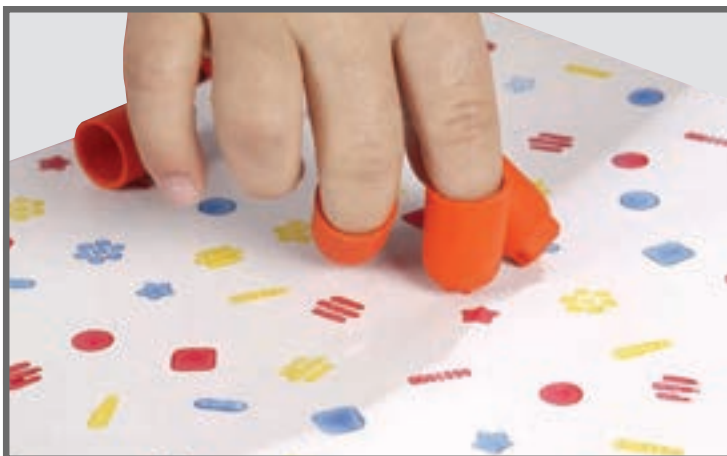

Ready2Learn **Stamp Thimbles**

Includes 3 each of 8 designs: square, circle, ring, star, polka dots, line, dotted line and stripes. Size: 1”L x 0.6” dia. $\Delta(1)$

CE6654 **Set of 24** **$8.99**