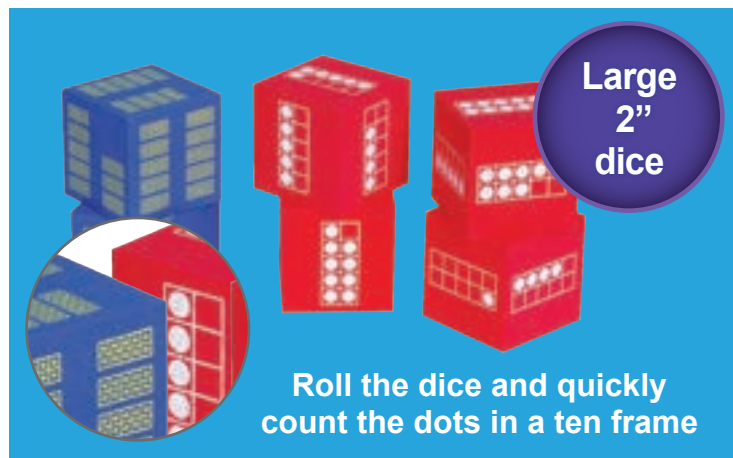

Ten Frame Playing Cards

Set of 44 cards. Includes 4 sets of ten frame images that represent 0-10. Also includes 4 different game instructions. Size: 3.5"L x 2.5"W.

7293

Each

\$6.99

Ten Frame Foam Dice

Includes 4 foam red dice (2 x 1-6 and 2 x 0 and 5-9) and 2 foam blue dice (10-60 and 50-100). Includes a teacher's guide. Size: 2"W.