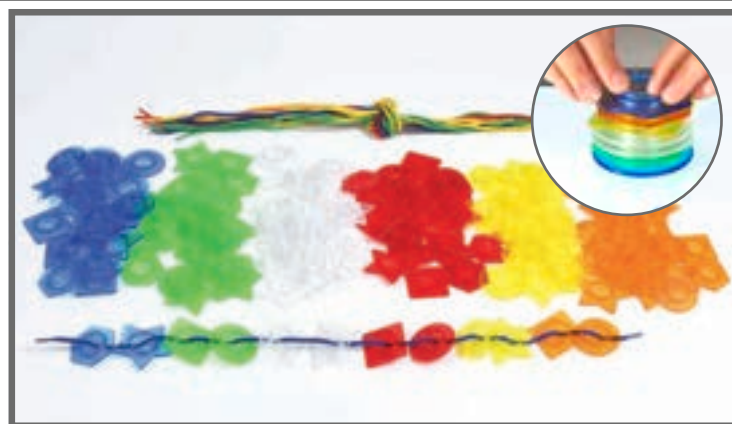

Tickit Translucent Stackable Buttons

144 colorful translucent plastic buttons in 6 colors and 4 shapes with 1, 3 or 5 holes in the center. Colors: red, orange, yellow, green, blue and clear. Shapes: star, circle, hexagon and square. Includes 12 laces. Size of buttons: 1.8" dia. approx. Size of laces: 23"L.

9240-73071 Set of 156 $36.99