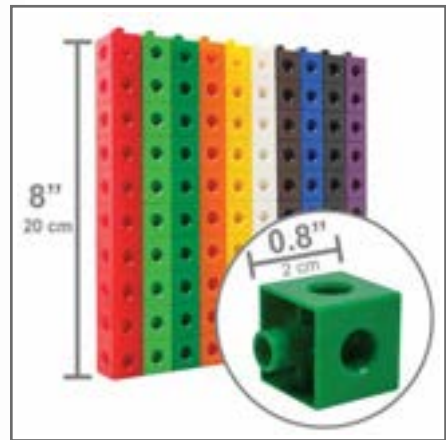

edA Green-n-Learn Linking Cubes
Colorful plastic connecting cubes with 10 of each in 10 colors. Made from ABS recycled plastic. Size: 0.8"W (2 cm). $\Delta(1)$
12034 Set of 100 $12.99

NEW!