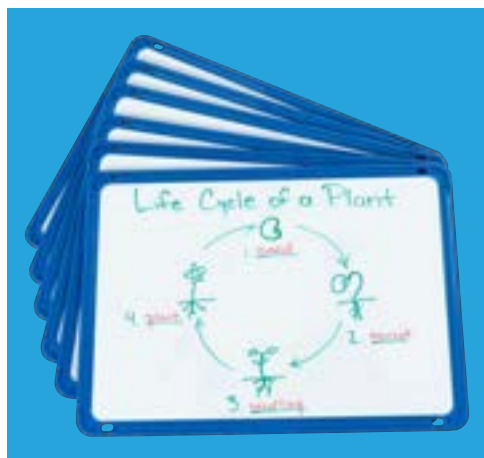

edX Plastic Framed Metal Whiteboards
Magnetic metal dry erase boards with blue plastic frames. Size: 13"L x 9.5"W.
7859 Set of 6 $49.99