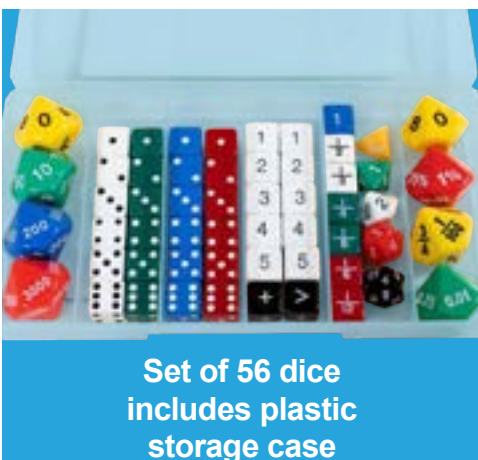

Dot Dice - Red/Green/White
Dot dice in 3 colors: green, red and white. Size: 0.6"W. $\Delta(1)$
7367 Set of 12 $3.99
7366 Set of 36 $9.99

Set of 56 dice includes plastic storage case

Classroom Dice Set
Includes 4 x place value dice; 3 x fraction, decimal and percent dice; 1 x 10-sided die; 6 x polyhedra dice; 6 x fraction dice; 2 x operation dice; 10 x number dice; 18 dot dice. $\Delta(1)$
16076 Each $36.99