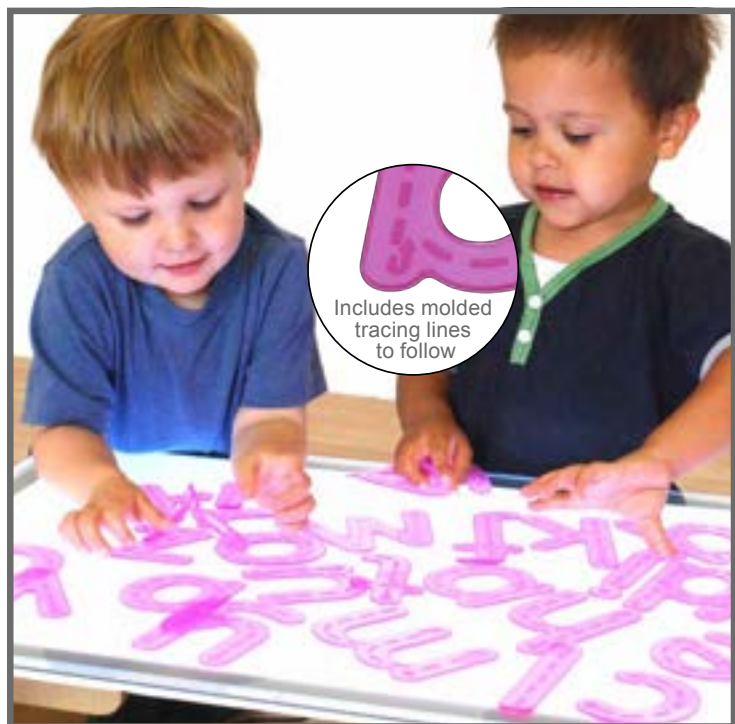

Includes molded tracing lines to follow

Tickit SiliShapes Trace Alphabet
 Transparent pink silicone lowercase letters a-z, which are strong, soft and pliable and can be used indoors or out. Each letter has arrows and dashed lines imprinted for children to trace with their fingers. Size: 4.75"H.
9210-54505 Set of 26 \$22.99