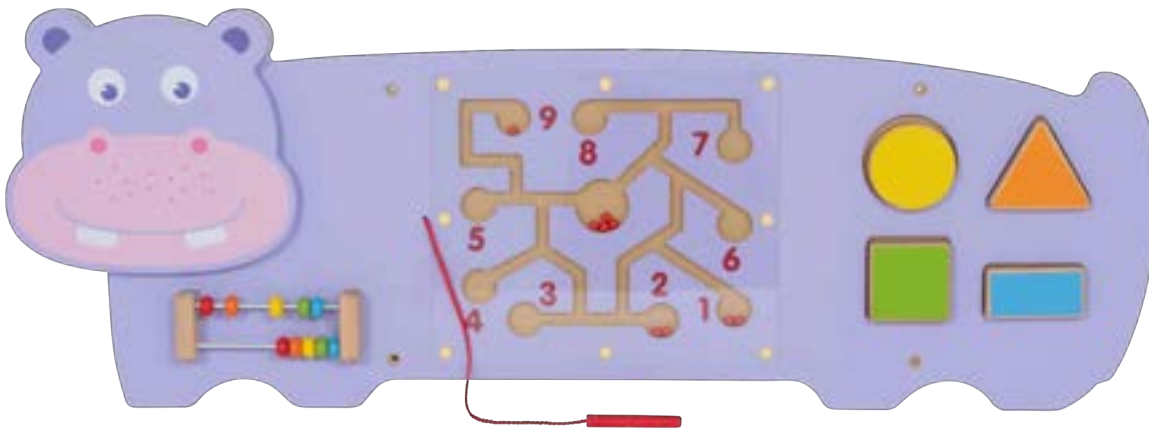

50673 Set of 5 Panels \$229.99

*△ See inside front cover for full product safety information.

*** Bear Activity Wall Panel**

Bear-themed activity wall panel features a threading shape twister, ball maze, mirror and 5 interconnected spinning gears. Constructed from MDF. Includes screws and pre-drilled fixing holes. Size: 36"L x 12.75"H.

50471 **Each** **\$109.99**

*** Hippo Activity Wall Panel**

Hippo-themed activity wall panel features an abacus, magnetic number maze and shape sorting puzzle. Constructed from MDF. Includes screws and pre-drilled fixing holes. Size: 36"L x 12.75"H.