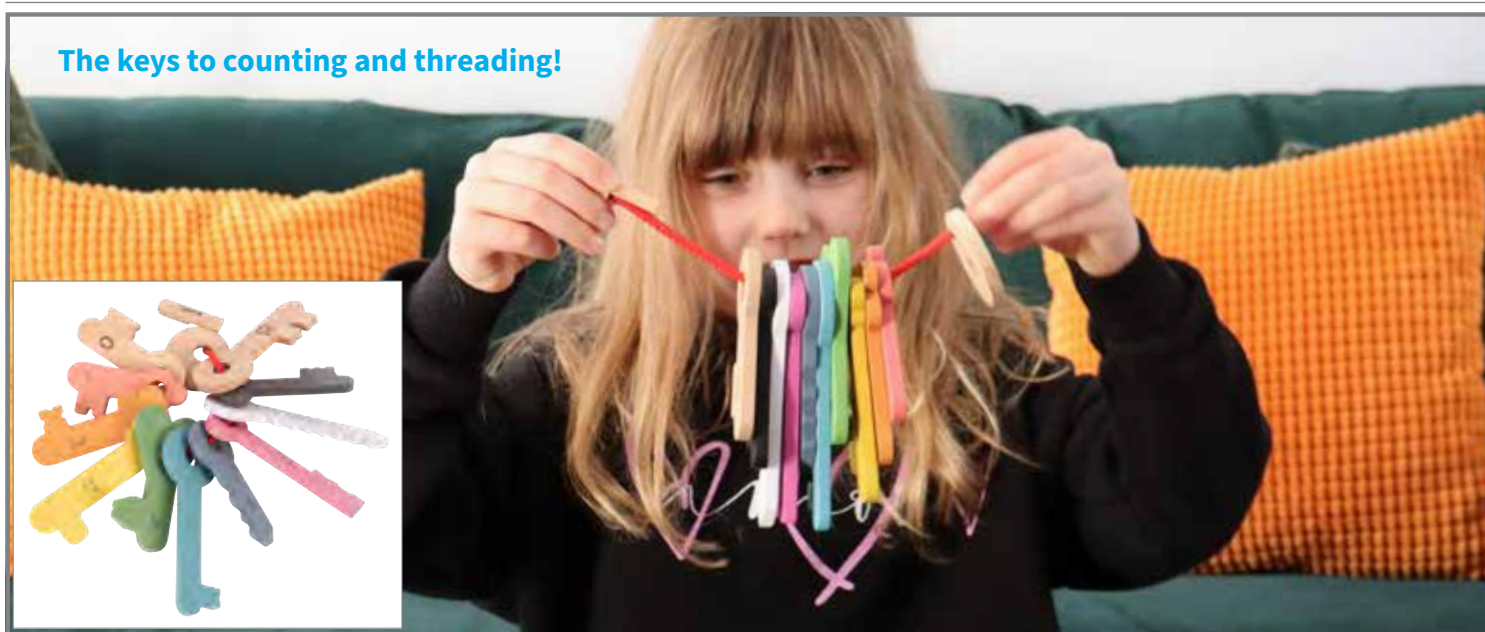

The keys to counting and threading!

tickit **Rainbow Wooden Keys**

Large beechwood keys in 11 different shapes. The keys are numbered from 0 to 10 on one side and contain the corresponding number of dots on the reverse. Includes 7 colors of the rainbow, black, white and natural wood. Also includes a string key ring for threading. Size of longest key: 4.7"L.

73474

Set of 11

$19.99