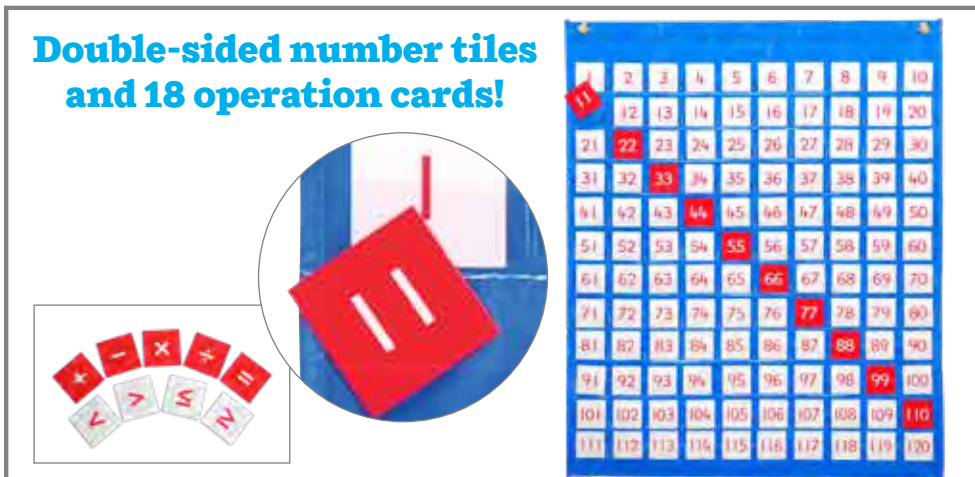

1-120 Pocket Chart

Durable nylon pocket chart with 120 clear plastic pockets. Includes 120 double-sided number tiles and 18 operation cards (2 each of +, -, x, ÷, =, <, >, ≤ and ≥). Size: 31.9”L x 27”W.

7287 Each $33.99