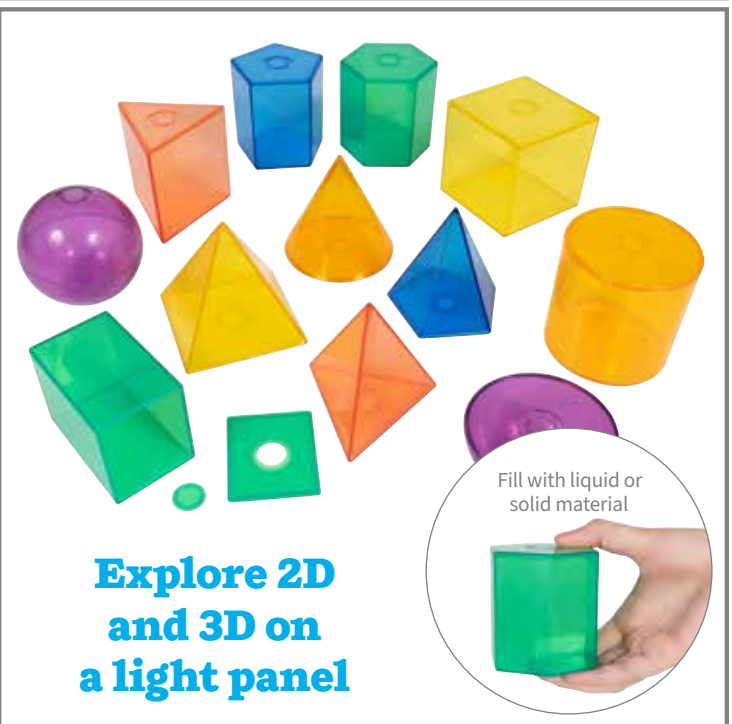

Explore 2D
and 3D on
a light panel

Fill with liquid or
solid material

edx Transparent Volume Set

3D solids that are made of shatterproof, transparent, colored plastic: sphere, hemisphere, cylinder, cube, rectangular prism, triangular prism, pentagonal prism, hexagonal prism, cone, square pyramid, triangular pyramid and pentagonal pyramid. Shapes can be filled with liquid or solid materials and feature removable stoppers to prevent spills. Size of shape bases: 3.1". Δ (1)

21339 Set of 12 $44.99