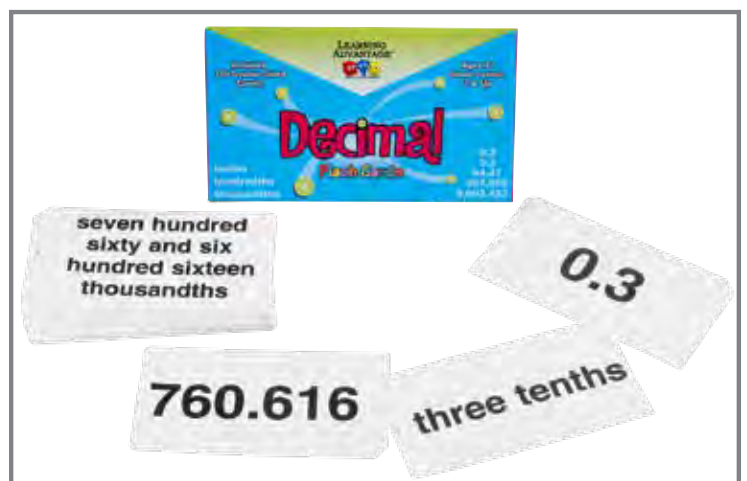

▲ Decimal Flash Cards

Includes 105 double-sided cards with activity and game suggestions to help understand numeric order and comparing fractions and decimals. 3 levels of difficulty. Size: 6.25"L x 3.75"W.

8658 Each $12.99