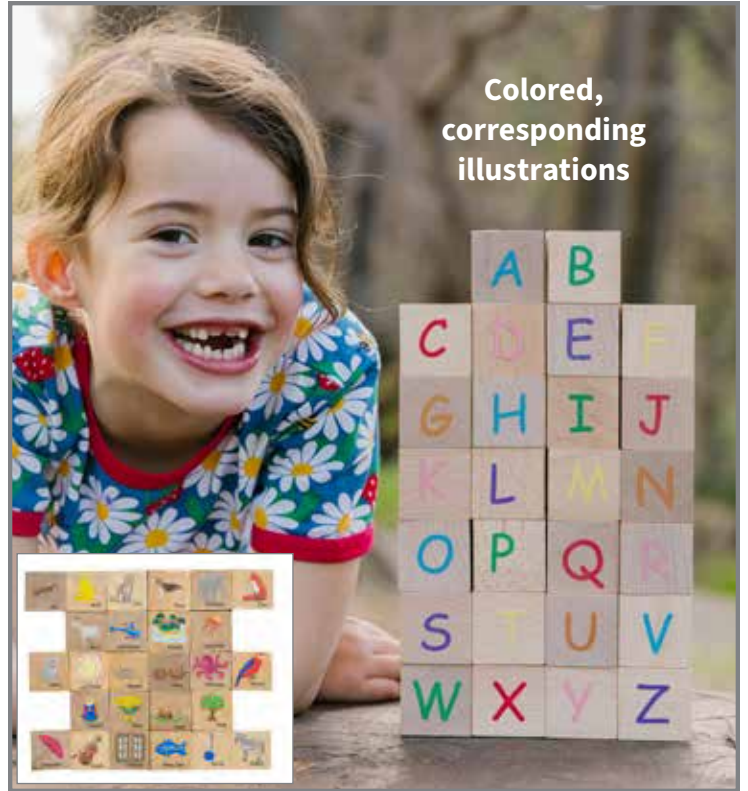

Playing with Pebbles
 FF498 Set of 20 \$69.99
 See page 74

1+

Threading Tree
 FF441 Each \$21.99
 See page 74

18+

Colored,
 corresponding
 illustrations

ABC Blocks
 FF565 Set of 26 \$34.99
 See page 74

1+

Laser-etched markings