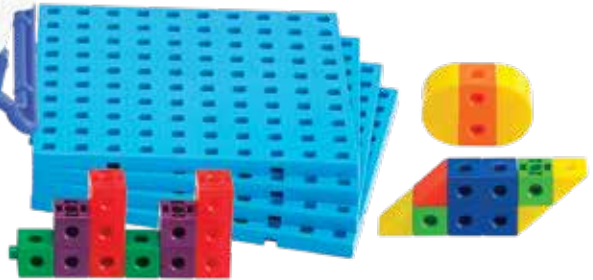

FF2996 Set of 56 \$21.99

*△ See inside front cover for full product safety information.

Large, easy-grip size, ideal for young hands ages 3+

edA Linking Cubes Classroom Set

Brightly colored connecting blocks. Includes 400 cubes, 50 triangles, 50 quadrants, 4 base boards and 36 double-sided activity cards. Size of cube: 0.8"W (2 cm). Packaged in a large storage container.  (1)