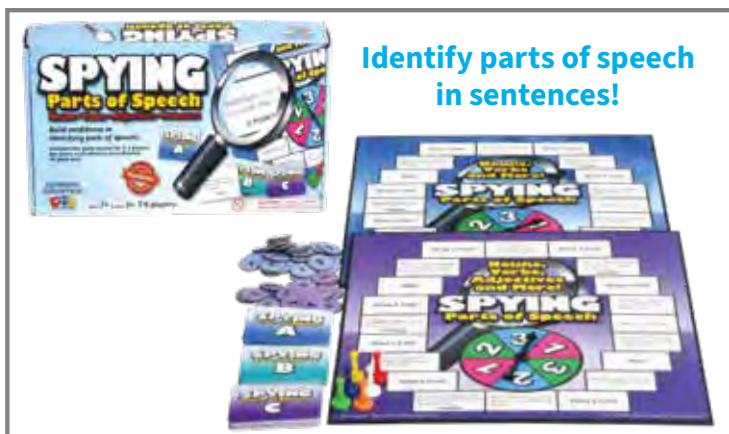

Identify parts of speech in sentences!

Spying Parts of Speech

Includes noun/verb board, noun/verb/adjective board, 3 sets of 20 cards, answer keys, 6 pawns, 1-point and 5-point chips, 4 assessment masters, and instructions. 2-6 players. Grades: 2+. Δ (1)

6250 Each $26.99