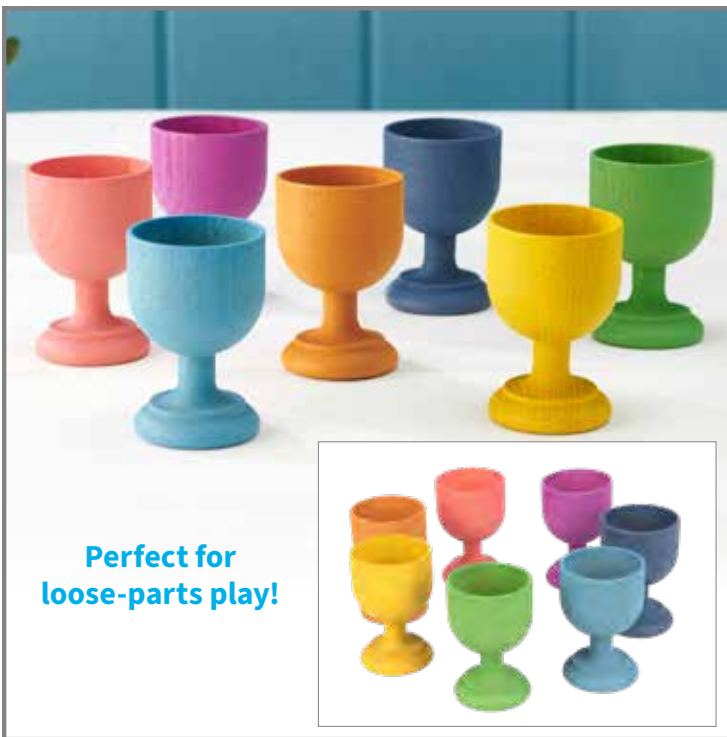

**Perfect for
loose-parts play!**

tickit **Rainbow Wooden Cups**
Smooth beechwood cups in the 7 colors of the rainbow. Size: 2.8"H.
74057   **Set of 7**   **$34.99**