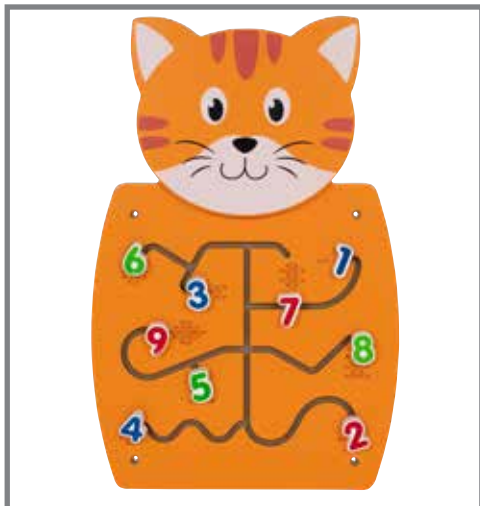

* Cat Activity Wall Panel **18m+** Features a number matching maze with numbers 1-9. Size: 14.25"L x 21.75"H.
50676 Each $69.99