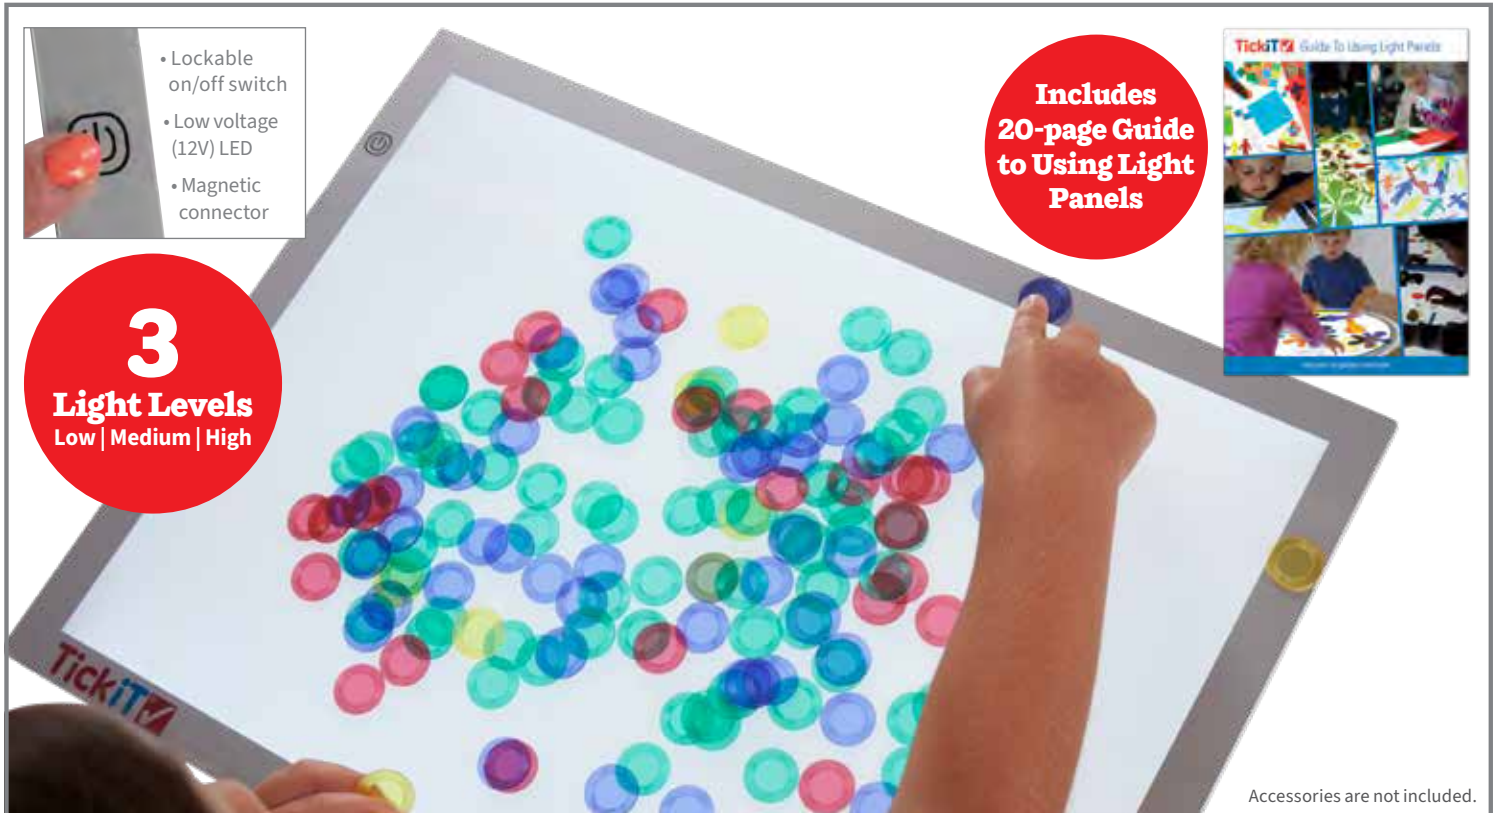

- Lockable on/off switch
- Low voltage (12V) LED
- Magnetic connector

Includes 20-page Guide to Using Light Panels