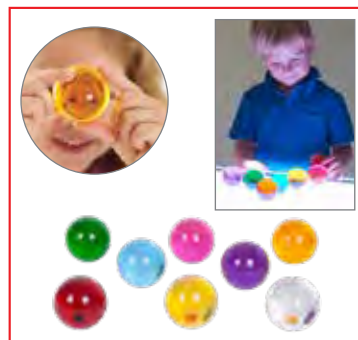

Perception Spheres
72604 Set of 8 ~~$94.99~~ **$32.00**