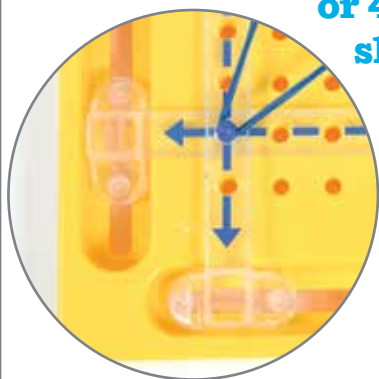

Model graphing in 1, 2, 3 or 4 quadrants with the sliding X and Y axes

Axis lines are protected by the outside frame to prevent bumping