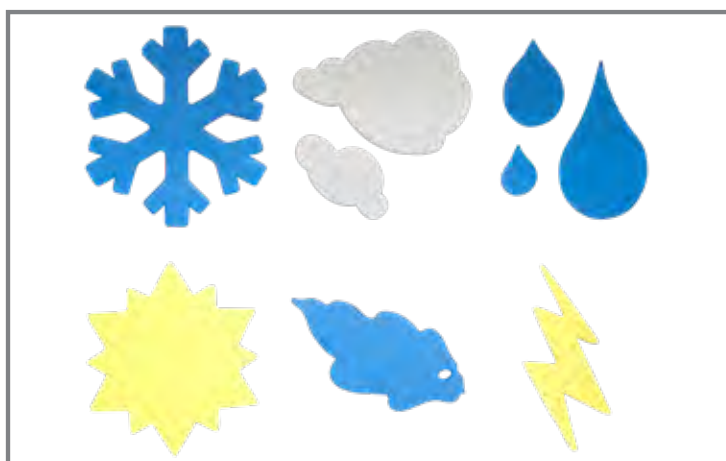

Giant Stamps - Weather Patterns

Includes clouds, lightning, raindrops, a snowflake, the sun and wind. Size: 1.9"H x 3" dia. (1)

CE6764 Set of 6 $11.99