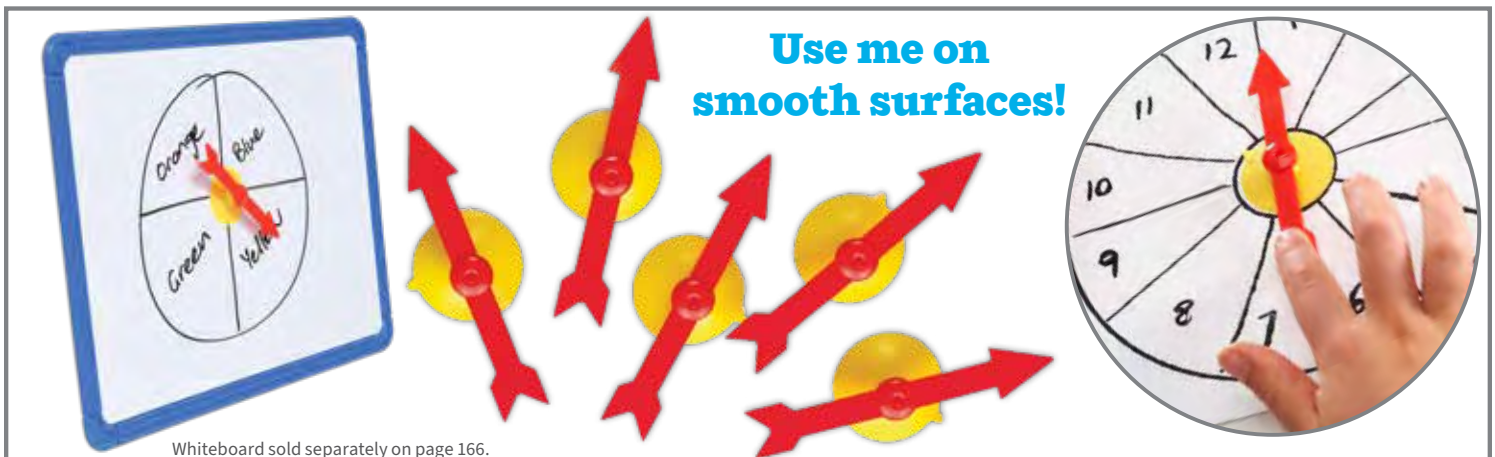

Use me on smooth surfaces!

Whiteboard sold separately on page 166.

Suction Spinners

Create engaging math lessons or games with these plastic suction-cup spinners. For use on smooth surfaces, like whiteboards or laminated surfaces.

Size: 3.9"L. Δ (1)

18002 Set of 10 $10.99