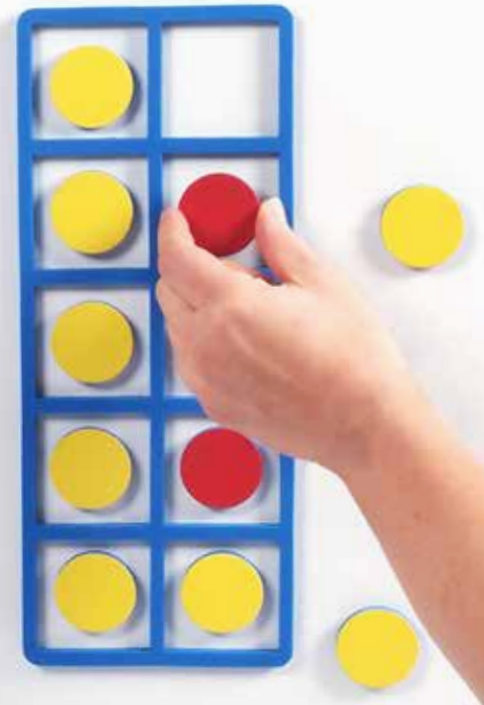

- Count with 2 colors
- Develop subitizing skills

MAGNETIC

Giant Magnetic Foam Ten Frames Set

2 blue magnetic foam ten frames and 20 magnetic foam disks (10 red and 10 yellow disks). Disks and frames are easy to peel off metal surfaces. Size of frame: 12.25”L x 5”W x 0.25”H. Size of disk: 1.25” dia. x 0.25”H.

7469 Set of 2 $10.99