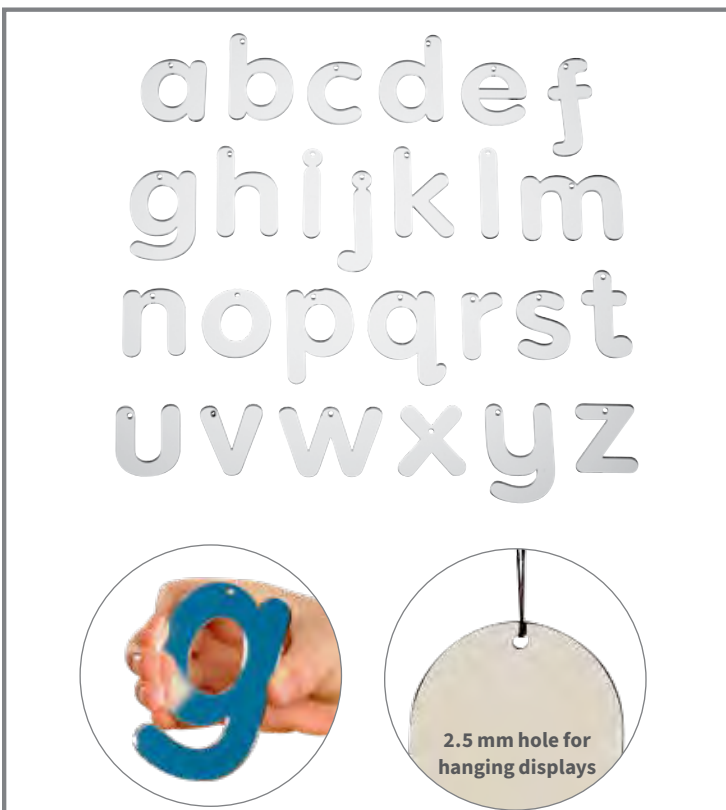

FF827 Set of 10 \$99.99

Includes molded tracing lines to follow

tickit SiliShapes Trace Alphabet

Transparent pink silicone lowercase letter a-z, which are strong, soft and pliable and can be used indoors or out. Each letter has arrows and dashed lines imprinted for children to trace with their fingers. Size: 4.75"H.

9210-54505 Set of 26 \$22.99

MAGNETIC

Vowels are yellow

Magnetic Alphabet

Foam letters with magnetic backing. Yellow vowels. Size of D: 1.75"H x 1.5"W. Size of m: 1.25"H x 1.75"W. [△](1)

CE6907 Uppercase	Set of 54	\$9.99
CE6908 Lowercase	Set of 54	\$9.99
CE6909 Combo Set	Set of 108	\$17.99