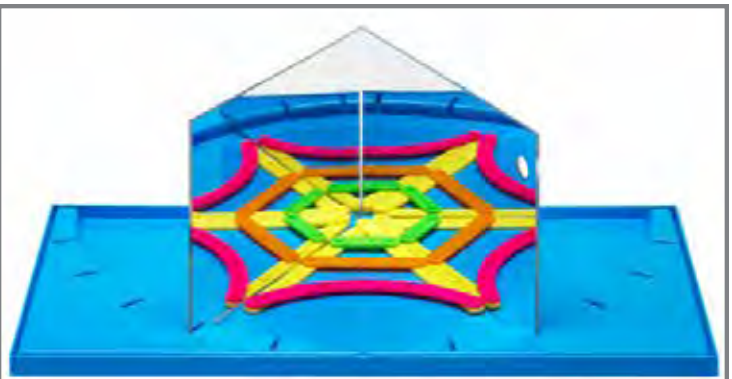

Explore
angles,
symmetry
and reflection