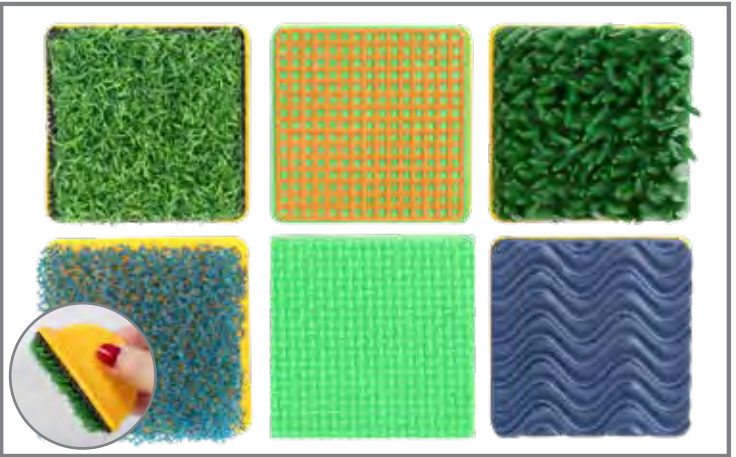

CE10061 Set of 4 \$13.99

2+

Creative Design Brushes

Features 4 different arrangements of brush fibers for pattern making. Size: 4"L. [△\(1\)](#)

CE6668 Set of 4 \$16.99

Textured Stamps

Stamps with 6 different textures and patterns: grid, swirls, woven, sponge, stiff grass and soft grass. Size: 2.25"L x 2.25"W x 1.4"H. [△\(1\)](#)