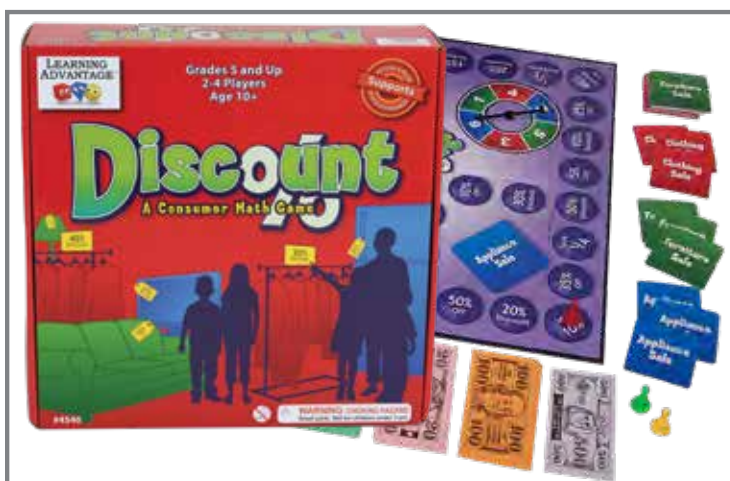

▲ Discount

A simulation game where players gain experience determining percentage and fractional discounts using a calculator, rounding, making correct payments and change, keeping accurate financial records, and reconciling accounts with cash on hand. Includes game board; financial record pad; appliance, clothing and furniture cards; currency; 4 pawns; and instructions. 2-4 players. Grades: 5+. (1)

4540 Each $27.99