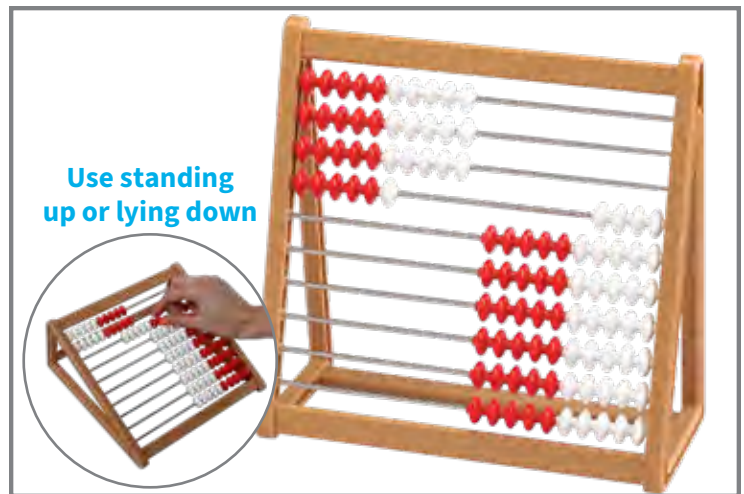

**Use standing
up or lying down**

Abacus

10 rows of 10 sliding beads in 2 colors on an ultra-sturdy plastic frame. Size: 7.9”L x 8.3”H x 3.5”W.

40051 Each $19.99