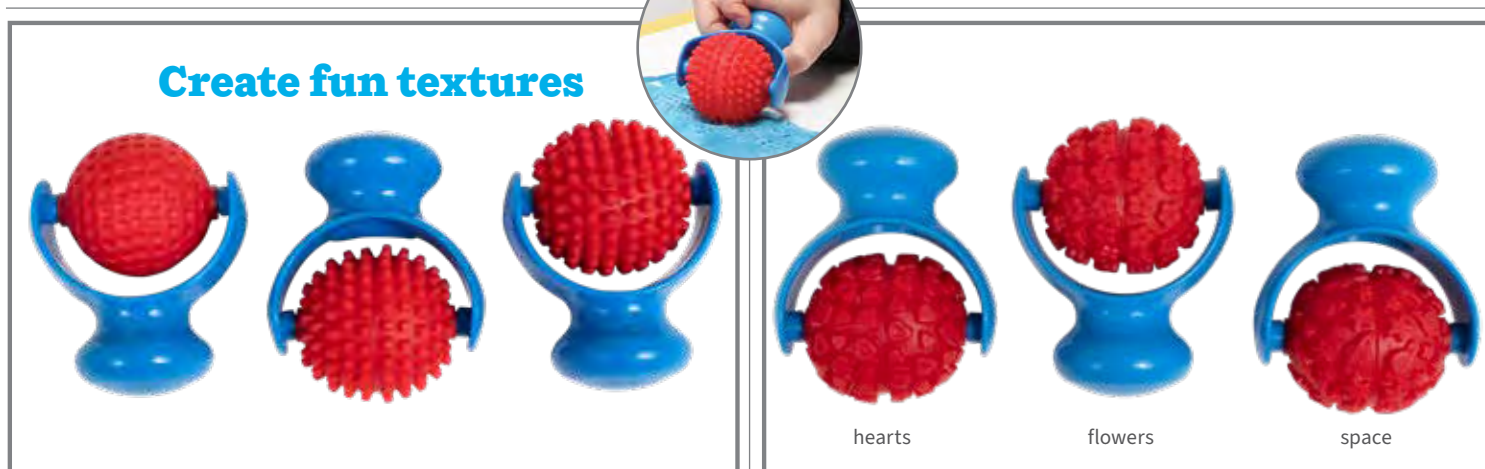

Create fun textures

Palm Dough Rollers - Set 1

Roll patterns in dough or paint. Patterns include raised squares, circles and recessed circles. Size: 3.5”L x 2.9”W x 1.9” dia. **△ (1)**

CE6671 Set of 3 $11.99

Palm Dough Rollers - Set 2

Roll patterns in dough or paint. Patterns include space, flowers and hearts. Size: 3.5”L x 2.9”W x 1.9” dia. **△ (1)**

CE6672 Set of 3 $11.99