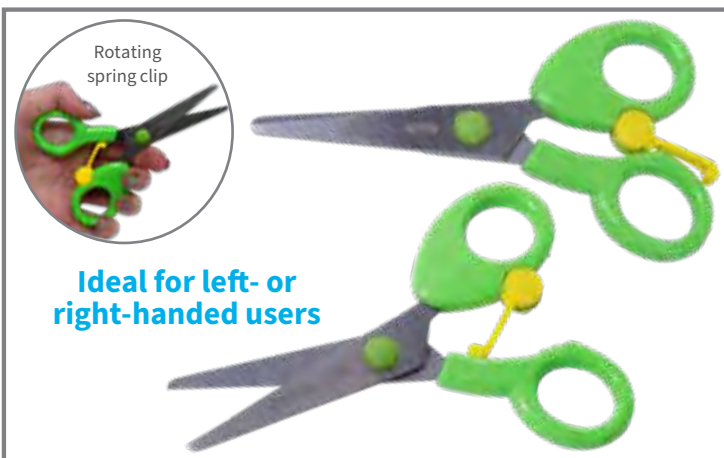

CE6685 Set of 4 \$19.99

Ideal for left- or right-handed users

Special Needs Scissors

Includes a rotating spring clip, which allows children of all abilities to apply pressure without necessarily using the finger holes. Features non-crossover handles. Size: 5"L. (1)