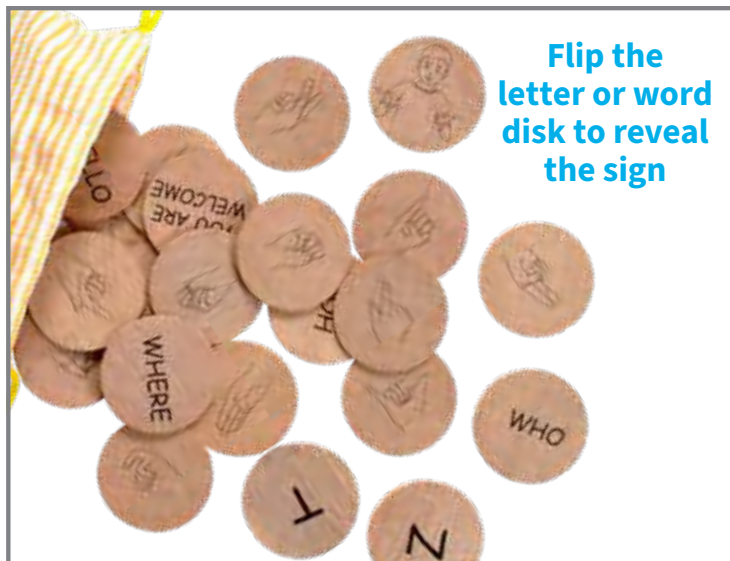

*** Wooden Magnets - Farm** 2+
 Wooden farm-themed magnets in 20 different shapes. Size of barn: 4.3"L x 3.25"W.
SW400023 Set of 20 \$9.99

 **Sign Language Wooden Disks**

Beechwood disks that contain ASL-compliant signs of the alphabet and commonly used words. One side of each disk shows the sign and the other side shows the letter or word. Includes cotton bag. Size: 2" dia.