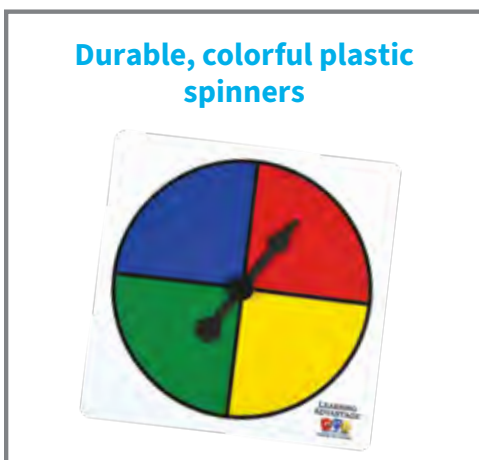

Durable, colorful plastic spinners

Four Color Spinners

Size: 4.5" square. Δ (1)

7352 Set of 5 $7.49