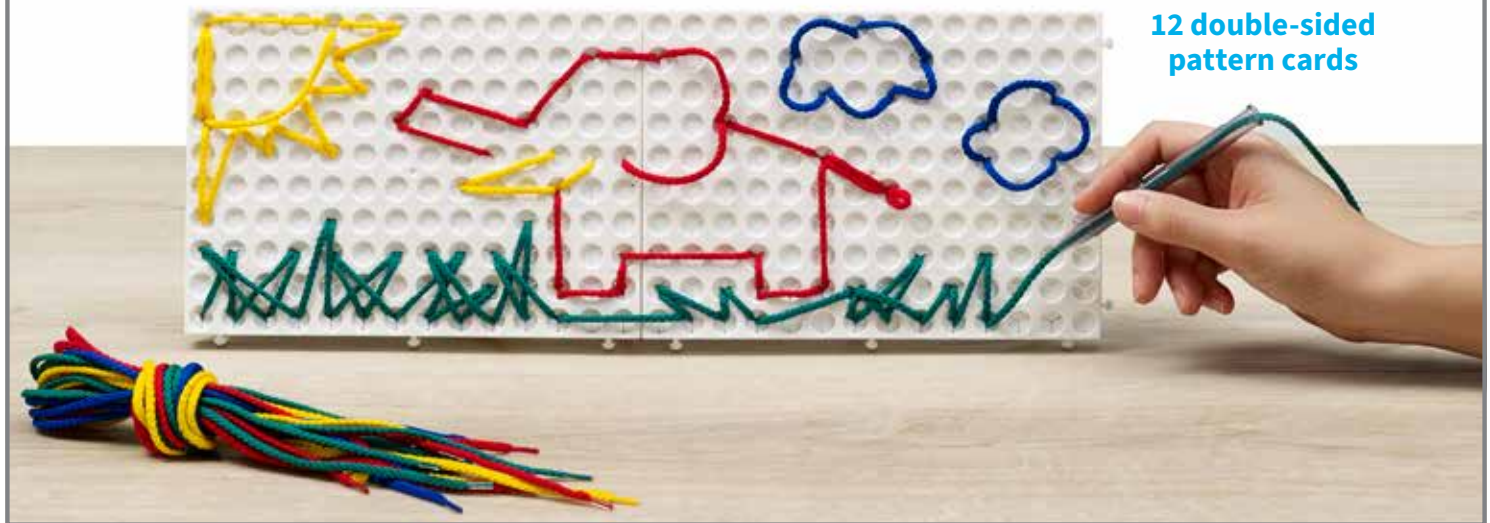

edA Junior String Art - School Set

String art set with 8 baseboards, 8 string pens, 32 laces in 4 colors and 12 double-sided activity cards. Colors include red, yellow, green and blue. Poke the string pens through the flaps in each hole to design shapes and patterns. Size of each baseboard: 7.7”L x 5.5”W. Size of laces: 41.5”L. [△ (1)](#)

44013   Each $59.99