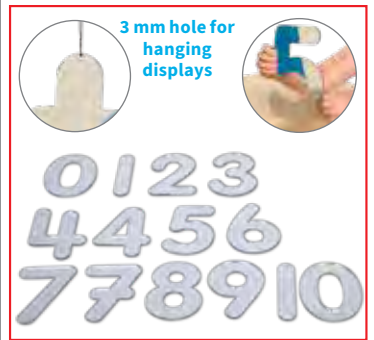

Mirror Numbers - 6.6"H ^{△(1)}
9334-72405 Set of 14 ~~$34.99~~ **$11.00**