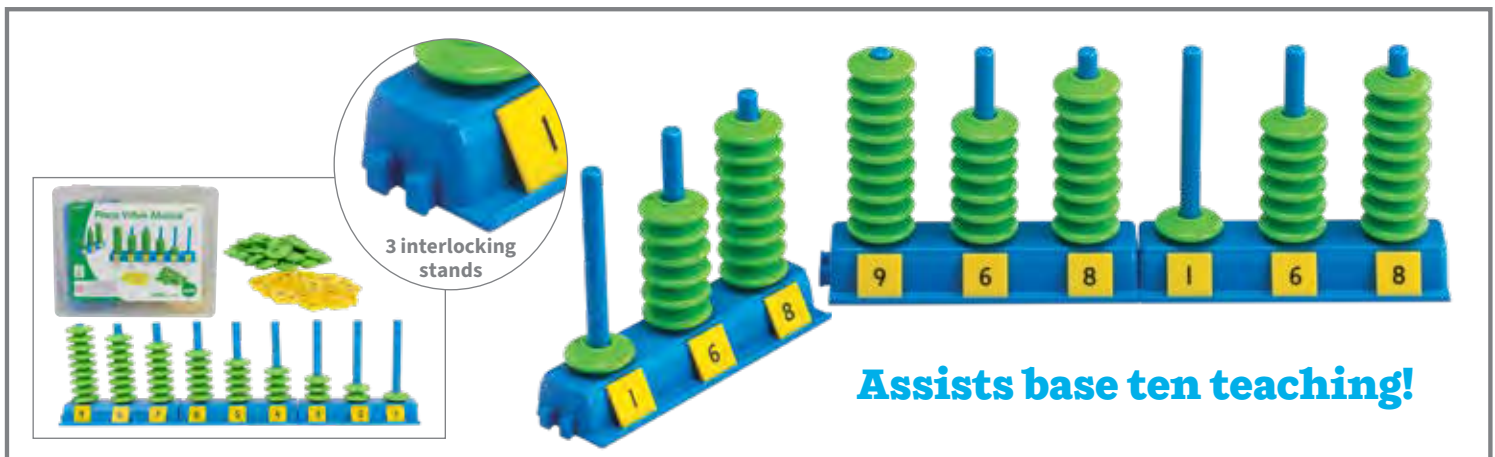

Four Color Plastic Base Ten Set

Brightly colored plastic base ten blocks that are scored on all sides in centimeters. Includes 121 pieces: 100 yellow ones, 10 green rods, 10 blue flats and 1 red decicube block. Δ (1)

10510 Each $28.99

3 interlocking stands

Assists base ten teaching!

Place Value Abacus

Match and represent number tiles with their corresponding values to teach place value and the base ten system. Includes 3 stands, 9 rods, 81 abacus beads and 9 sets of 0-9 number tiles. Size of 3 assembled stands with rods: 15.6"L x 1.7"W x 4.4"H. Δ (1)

26102 Each $31.99