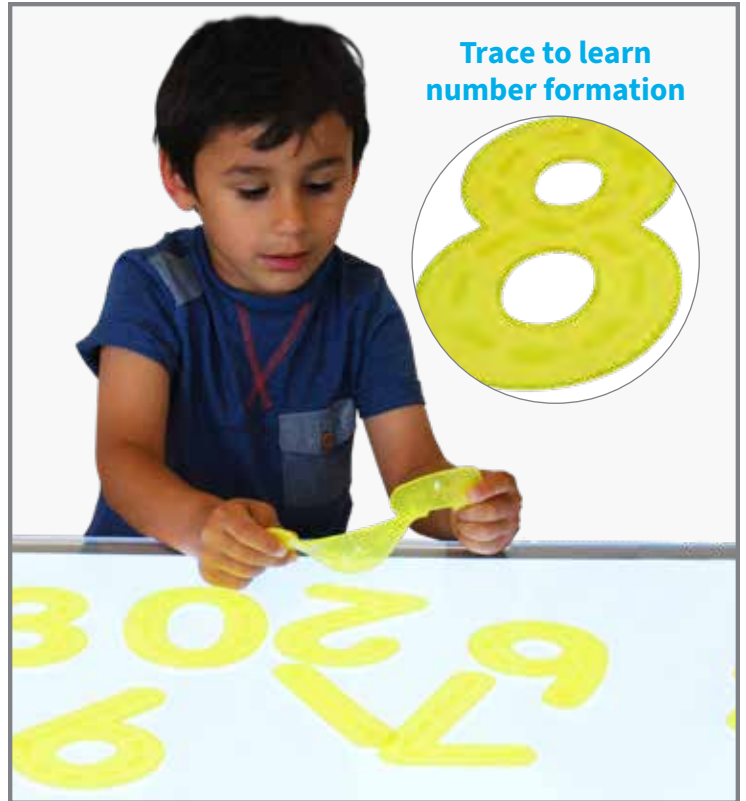

Trace to learn number formation

tickit SiliShapes Trace Numbers
Transparent yellow silicone numbers 0-9, which are strong, soft and pliable. Each number has dashed lines imprinted for children to trace with their fingers. Size: 4.7”H. **9211-54509 Set of 10 \$13.99**