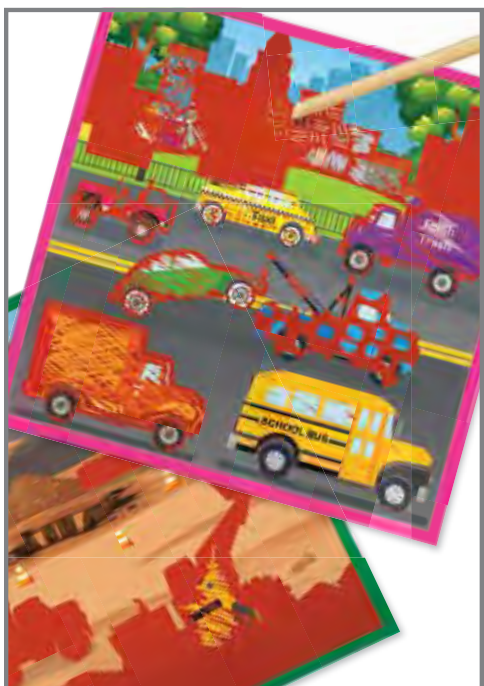

Magic Scratch Paper - Farm △ (1)
CE10152 Each $9.99
See page 47