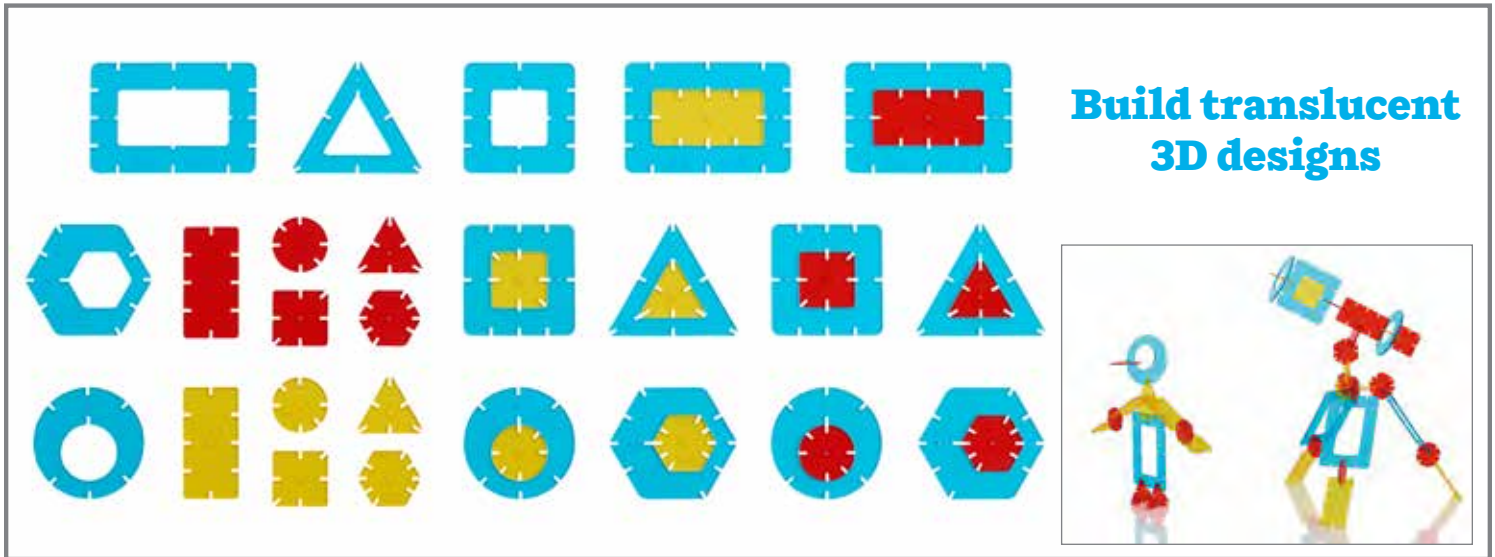

9251-73095 Set of 498 \$129.99

* See inside front cover for full product safety information.

Build translucent 3D designs

edA Interlocking Geo Shapes

18m NEW!

Interlocking 2D manipulatives in three colors and 10 shapes. Connect them to build 3D models like penguins, motorcycles, telescopes and more. Includes 80 pieces and 12 activity cards. Sizes: 1.5"L x 1.5"W - 4.25"L x 2.75"W.