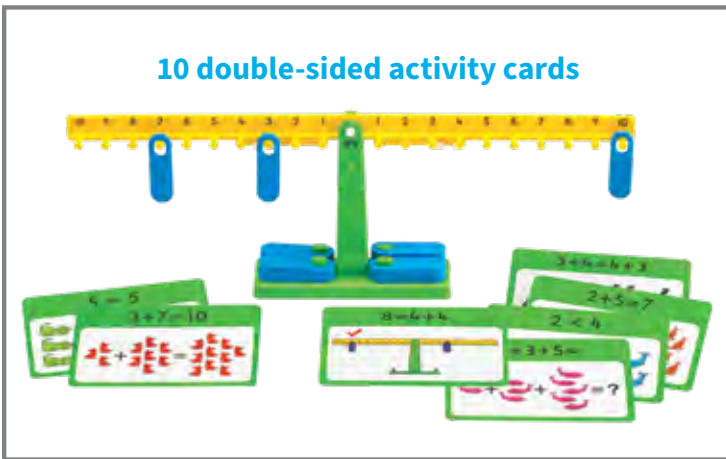

10 double-sided activity cards

Number Balance Activity Set

Includes 1 Student Math Balance, 20 weights and 10 double-sided activity cards. Size of balance (assembled): 14"L x 5"H. Δ (1)

25897 Each $20.99