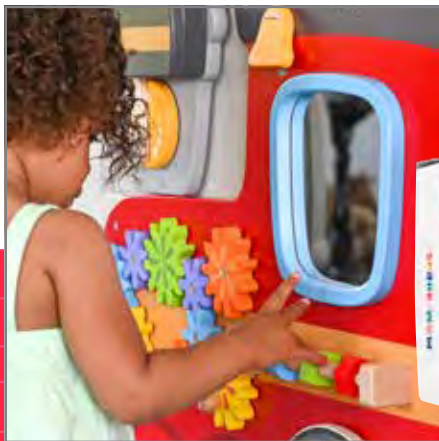

Spark & Wow reimagines proven play concepts with innovative, modern toys.

It aims to ignite a love of learning in 1- to 5-year-olds through exploration, sensory stimulation and mindfulness.

This nimble brand understands emerging trends. It efficiently brings to market products that inspire kids to discover their WOW!