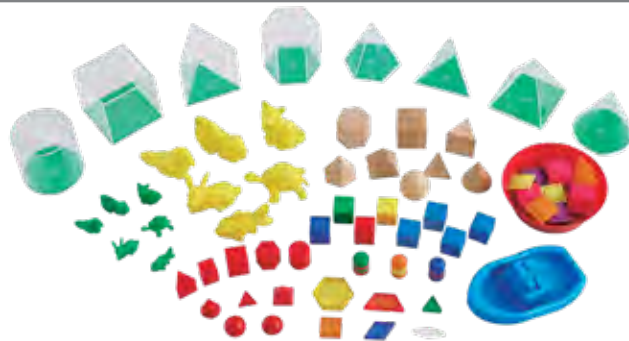

edX Float or Sink Fun
78-piece set includes different objects to experiment with and learn about buoyancy. Includes: 1 x sorting bowl, 1 x tugboat, 8 x 1.5" wooden geometric solids, 10 x 1" plastic geometric solids, 8 x 3.1" geometric volume solids, 4 x 0.8" foam cubes, 4 x 0.8" plastic cubes, 6 x transparent pattern blocks in 6 shapes, 12 x square stacking weights, 12 x stacking counters, 6 x small pet counters, 6 x large pet counters and an activity guide. **66360 Each $69.99**

18M

Will I sink
or
will I float?