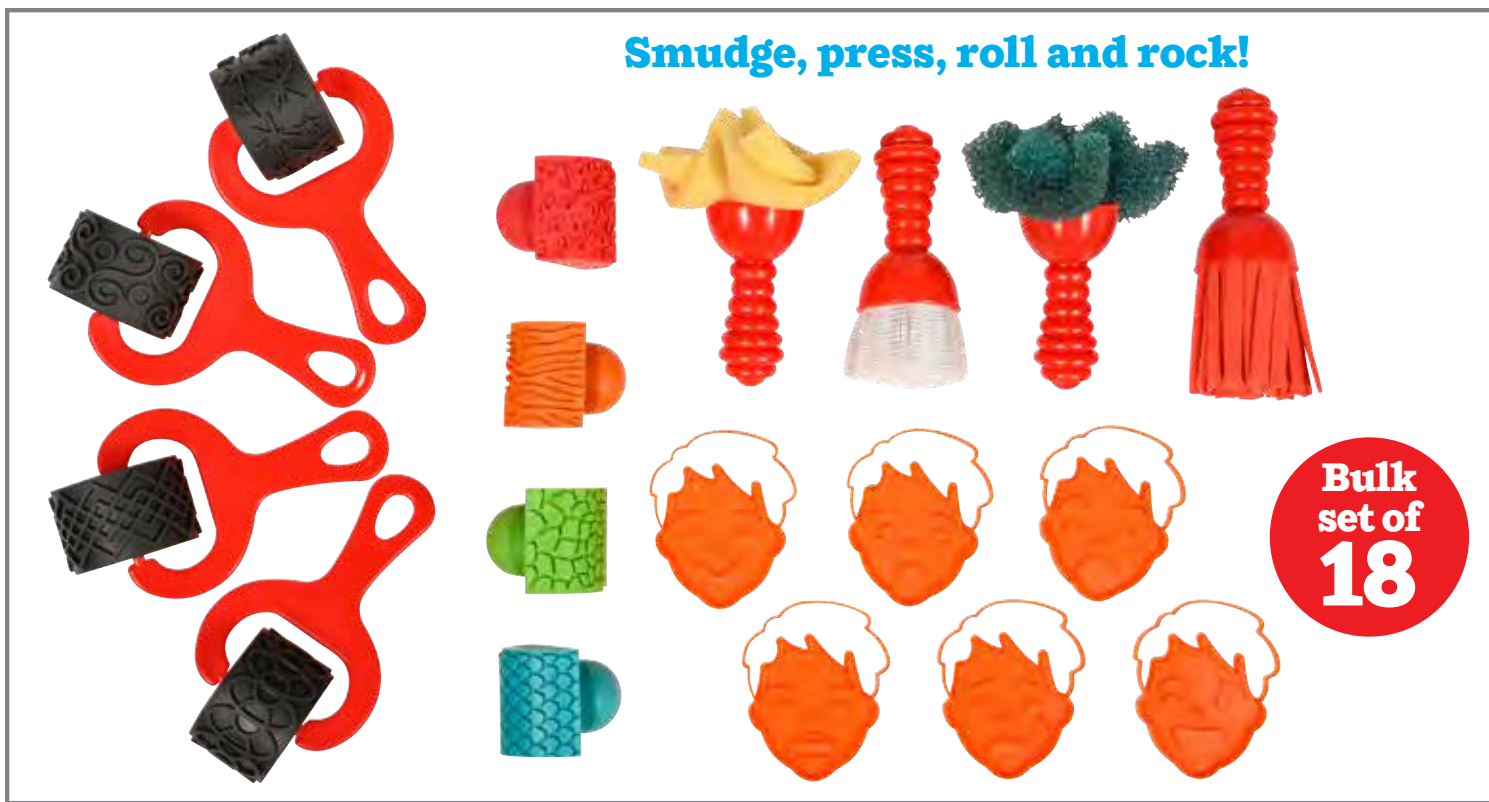

Smudge, press, roll and rock!

Bulk set of 18

Smudge 'N' Roll Paint and Dough Tools

NEW!

Assortment of 18 paint and dough tools. Includes 6 Emotions Dough Cutters, 4 Paint and Dough Explorers (Set 2), 4 Textured Art Tools (Set 1), and 4 Paint and Dough Animal Rockers. Sizes: 6"L x 3.3"W - 2"L x 1.9"W x 2"H. **△ (1)**

CE10368 Each

$39.99

Bulk set of 15