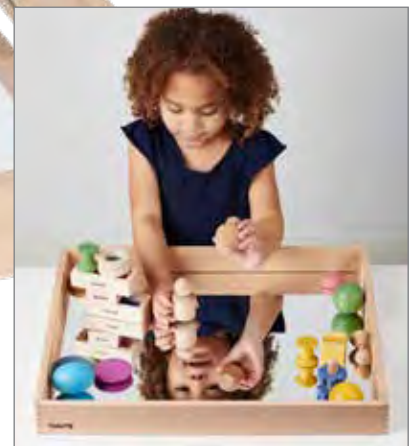

tickit Wooden Mirror Tray

This beechwood tray has a 2 mm acrylic mirror base. The tray keeps sensory objects and loose parts contained, and it includes 2 handles for easy carrying. Size: 19.7”L x 17.1”W x 2”H.

73466 Each $59.99