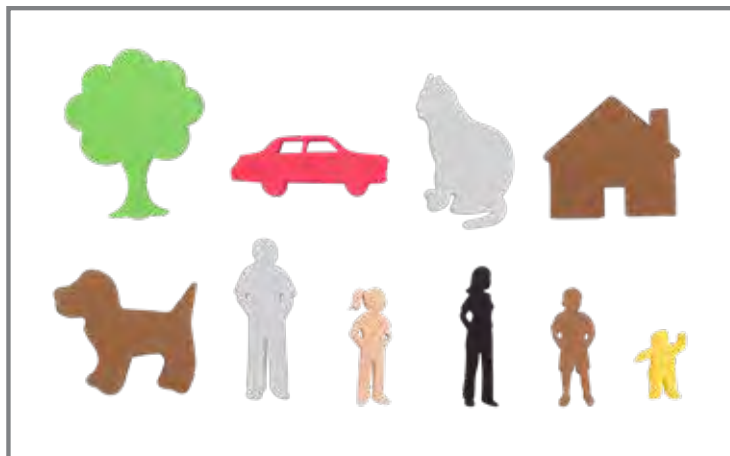

Easy-to-grip
round
handles
for greater
control

Image labels
for easy
identification

Great for
posters,
decorations,
art projects
and more!

Easy to clean
with soap and water

Our giant stampers have a 'colt' following!

10
pack
sets

Stamp pads sold separately on pages 28-29.

Giant Stampers - Farm Animals

Includes a hen, duck, sheep, pig, goat, horse, goose, cow, turkey and chicks.

Size of stamp: 1.9"H x 3" dia. (1)

CE6739 Set of 10 \$16.99

Giant Stampers - Family Members

Includes a father, mother, brother, sister, baby, house, cat, dog, car and tree.

Size: 1.9"H x 3" dia. (1)

CE6731 Set of 10 \$16.99

Giant Stampers - Farm Adventure

Includes a dog, rabbit, rooster, cat, cow, cornstalk, fence, barn, tractor and hay wagon.