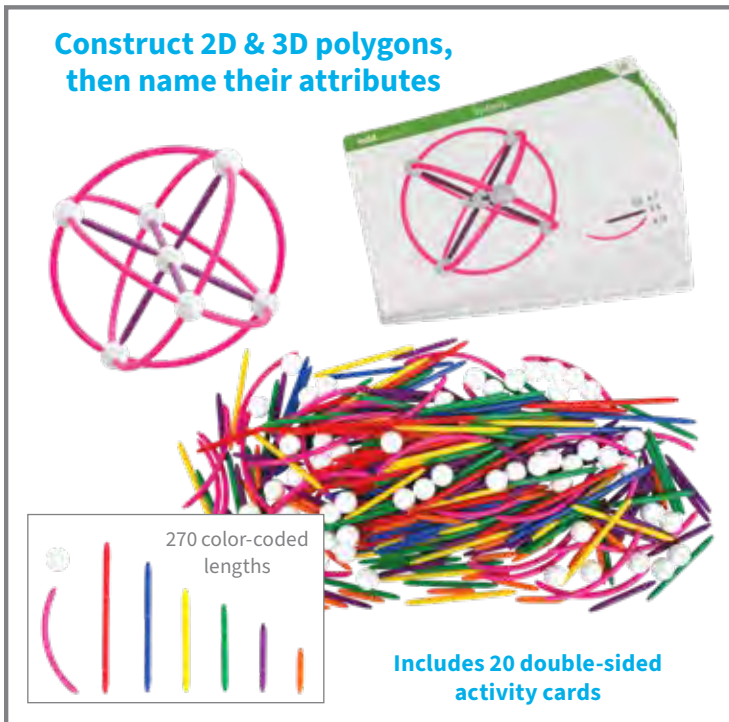

Construct 2D & 3D polygons, then name their attributes

270 color-coded lengths

Includes 20 double-sided activity cards

Skeletal Geo Set

2D and 3D construction set to help students learn vertices, faces and edges. Includes 270 color-coded lengths in 7 sizes and 60 white connectors. There are 50 lengths each of: orange, purple and green. There are 30 lengths each of: yellow, blue, red, and pink quarter circles. Also includes 20 double-sided activity cards. Sizes: 1.3" L - 4.9" L. Δ (1) (3)

21373 Each $39.99