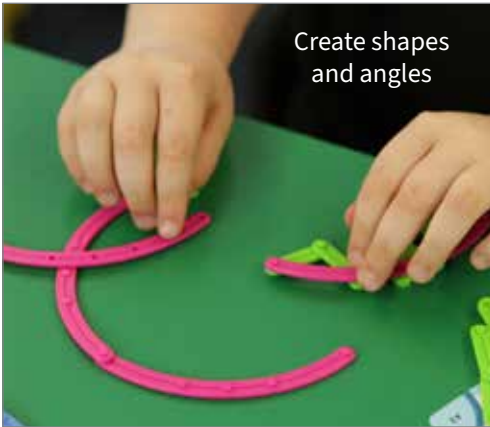

Create shapes and angles