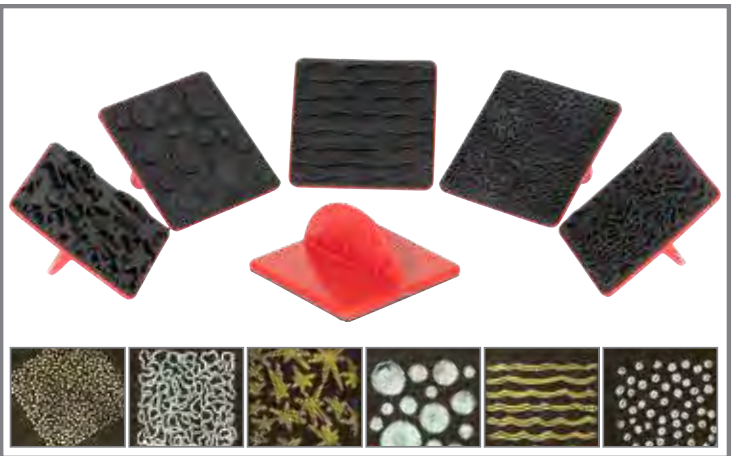

CE10061 Set of 4 \$13.99

2+

Creative Design Brushes

Features 4 different arrangements of brush fibers for pattern making. Size: 4"L. [△\(1\)](#)

CE6668 Set of 4 \$16.99

Textured Stamps

Stamps with 6 different textures and patterns: grid, swirls, woven, sponge, stiff grass and soft grass. Size: 2.25"L x 2.25"W x 1.4"H. [△\(1\)](#)

CE6651 Set of 6 \$14.99

Easy Grip Pattern Makers

Paint tools with 4 differently shaped plastic tips and ball-shaped handles. Size: 2.1"H x 1.5" dia. [△\(1\)](#)

CE6673 Set of 4 \$9.99

Paint Effect Stamps

Paint effect stamps with with 6 different patterns. Size: 2.25"L x 2.25"W x 1.1"H. [△\(1\)](#)