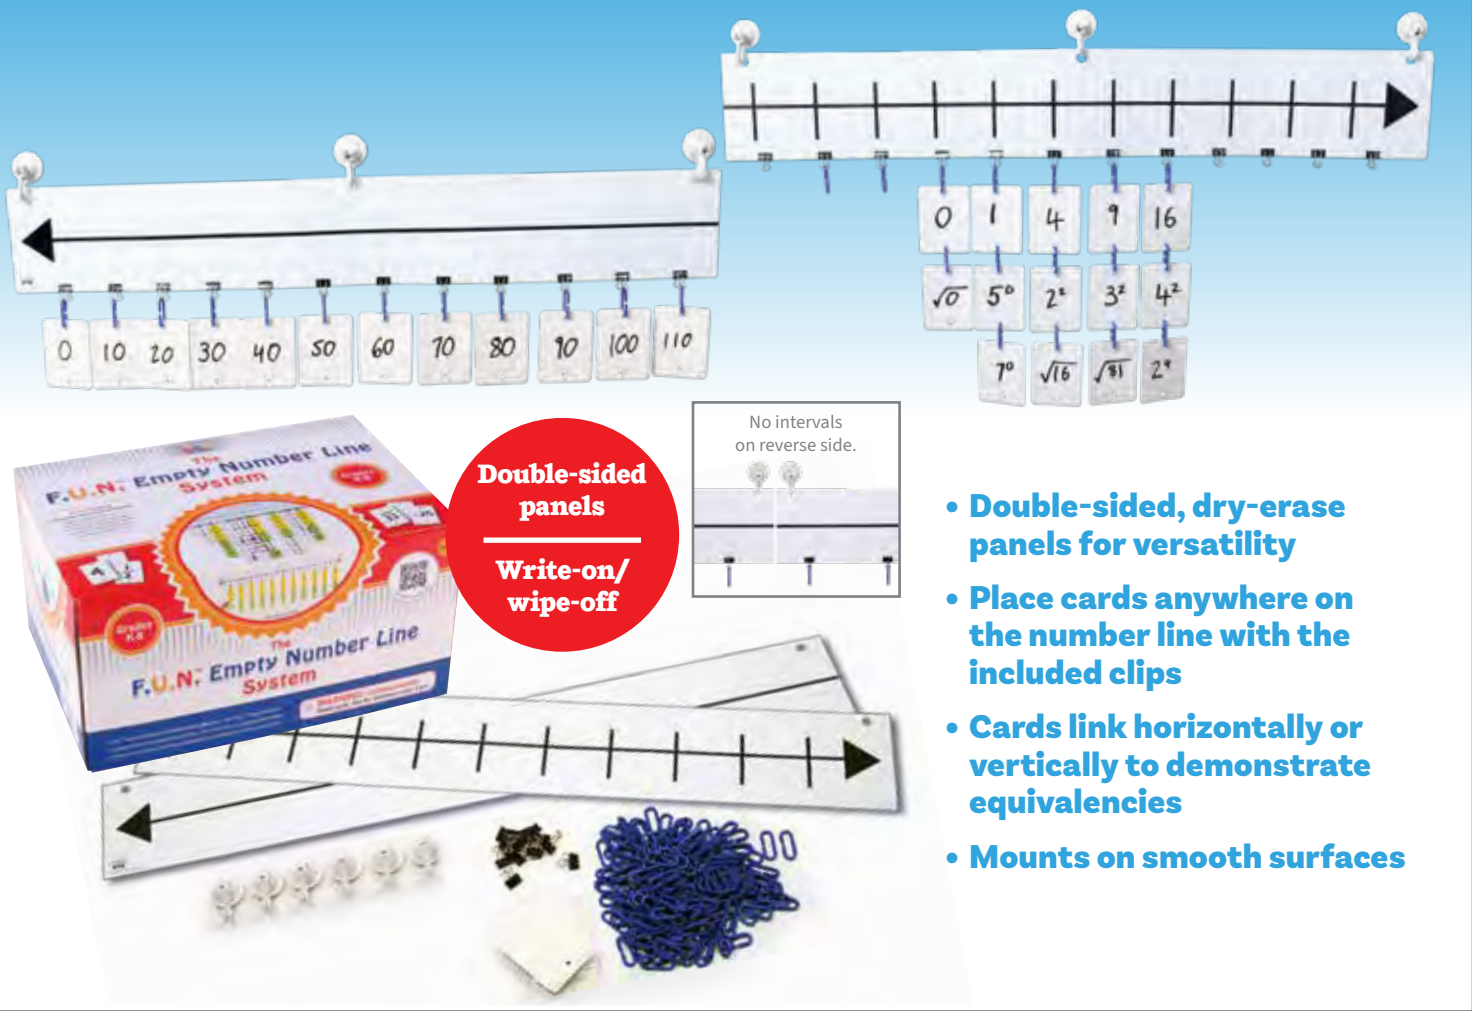

F.U.N. Empty Number Line System

- Double-sided, dry-erase panels for versatility
- Place cards anywhere on the number line with the included clips
- Cards link horizontally or vertically to demonstrate equivalencies
- Mounts on smooth surfaces

F.U.N. Empty Number Line System

Includes 2 double-sided dry erase number line sections, 6 suction cups, 26 binder clips, 150 blue links, 25 blank dry erase cards and user guide. Size of number line sections: 40°L x 6°W. $\Delta(1)$

7992 Each $58.99