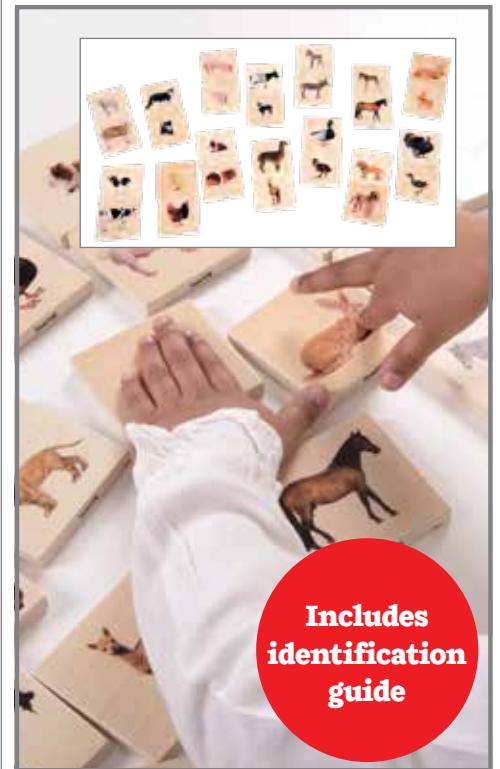

Includes identification guide

tickit Domestic Animal Family Match

Matching game with real images of adult and offspring domestic animals. Printed on beech plywood squares. Size: 2.8” sides.

73406 Set of 28 $29.99

*△ See inside front cover for full product safety information.