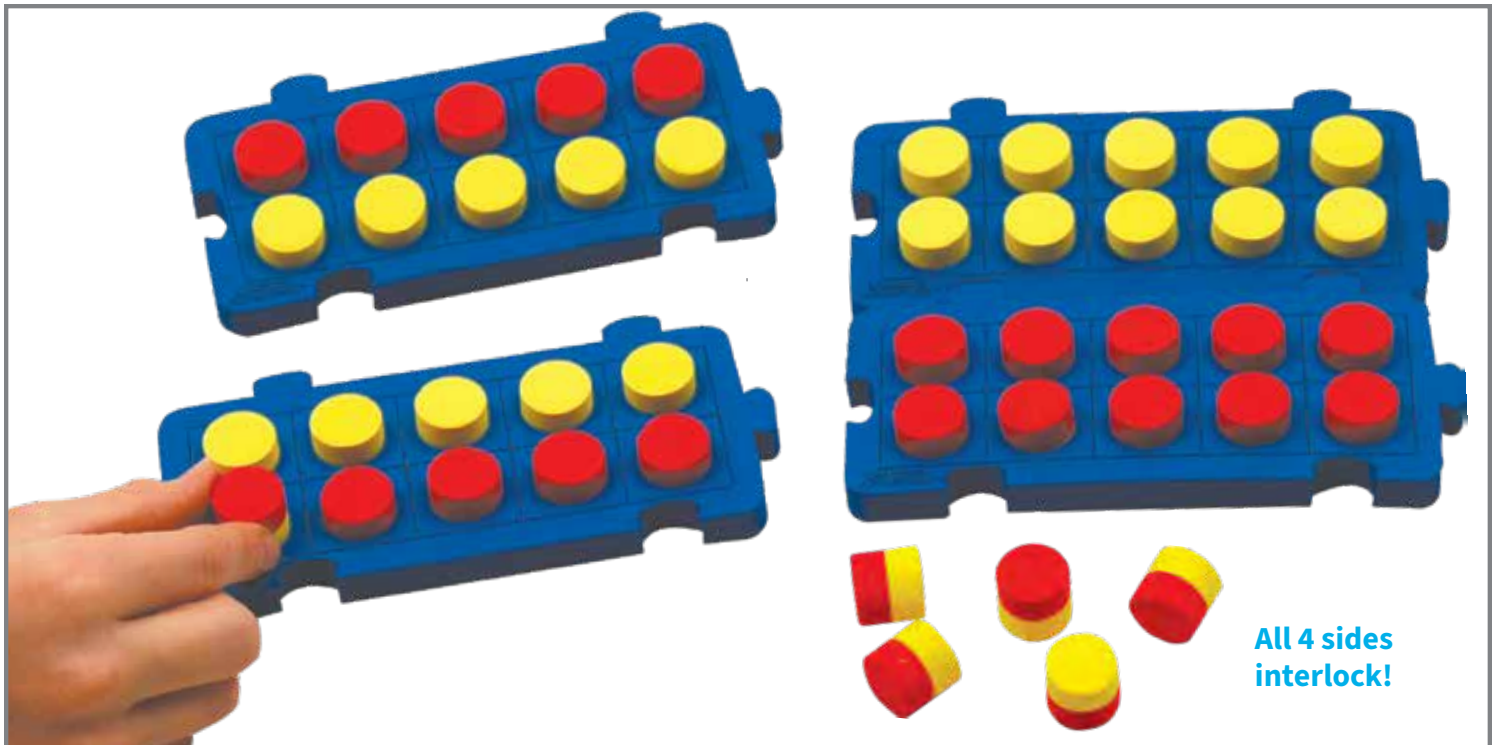

Foam Ten Frames

Blue foam ten frames that join together to create larger frames. Includes 40 two-color (red/yellow) foam pegs. Size of each ten frame: 6.25”L x 2.75”W x 0.5”H. Size of peg: 0.75” dia. x 0.75”H. (1)

7409 Set of 4 $12.99