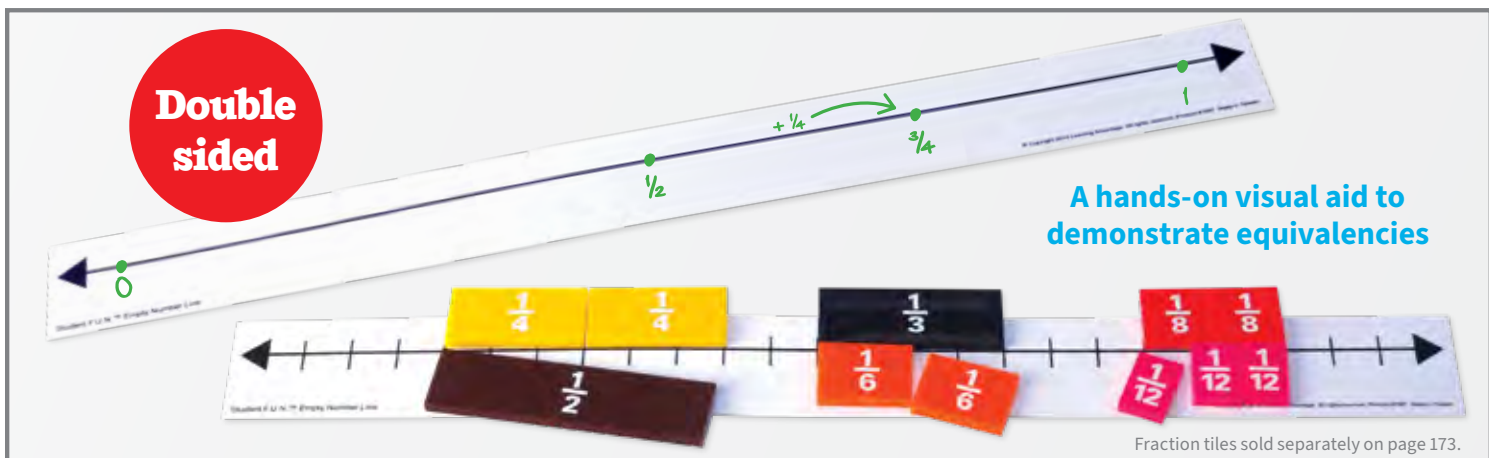

Double sided

A hands-on visual aid to demonstrate equivalencies

Fraction tiles sold separately on page 173.

Student F.U.N. Empty Number Line

This double-sided number line features a write-on/wipe-off surface with a black line on one side and a line with equally spaced intervals marked on the other side. Size: 17.5°L x 1.75°H.

7997 Set of 10 $13.99

* Δ See inside front cover for full product safety information.