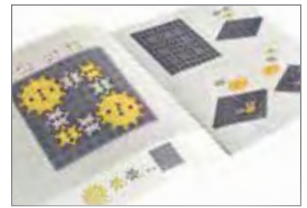

Full-color activity booklet included!

edX My Gears - Junior Set

117-piece set with 12 different shapes and instructions for 13 models. Follow the activity guide to create dynamic vehicles, animals and machines. Components are compatible with 2 cm linking cubes. Size of large gear: 3.5" dia. Size of linking cube: 0.8"W. **△ (1)**

12160 Each $39.99