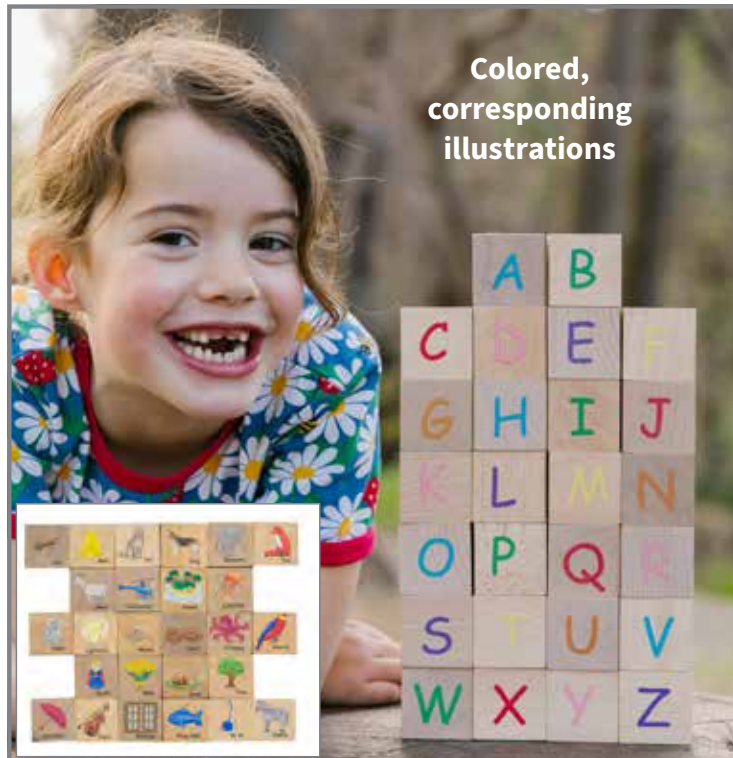

Sizes: 1.8" L x 1.6" W x 0.4" H - 3.4" L x 3" W x 0.4" H.

FF498

Set of 20

\$69.99

Threading Tree
18+ **NEW!**

Tree-shaped rubberwood threading board. Includes 8 cotton laces in 4 colors.

Thread the colored laces through their corresponding holes.

Size of board: 7.9" W x 7.1" H. Size of lace: 15.75" L.

FF441

Each

\$21.99

 Colored,
 corresponding
 illustrations

 ABC Blocks
1+ **NEW!**

26 beechwood blocks, each with a letter and corresponding illustration.