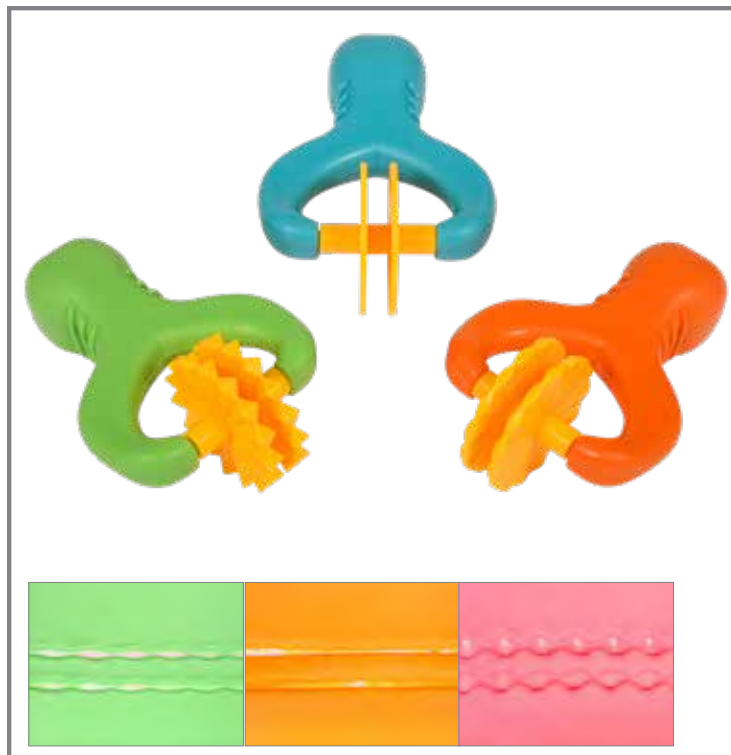

2+ **NEW!**
Chunky Dough Strip Cutters
Dough strip cutters with 3 different edge styles: zigzag, wavy and straight. Size: 4.75" L x 3.2" W.
CE10223 Set of 3 $12.99