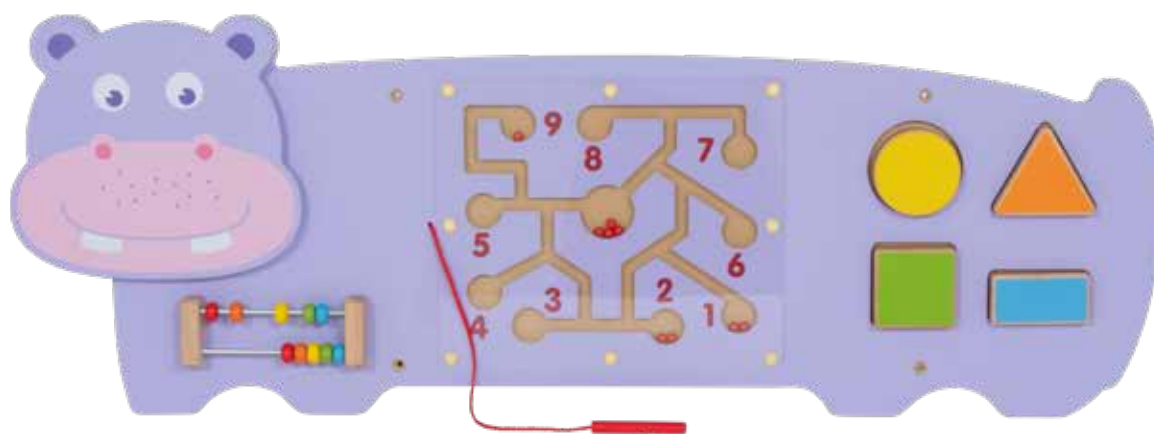

6
activities

Time flies with my puzzles, mazes and gears!

* Airplane Activity Wall Panels

Set of 5 airplane-themed activity panels, each with their own pre-drilled fixing holes. Contains 6 different puzzles and effects to play with including bead maze, rolling disk with sound, magnetic block slider, trace and track toy, clock with moving hands and interlocking cogs. Constructed from MDF. Size of assembled airplane: 70" L x 27.5" H.

50673 Set of 5 Panels \$229.99

*△ See inside front cover for full product safety information.

*** Bear Activity Wall Panel**

Bear-themed activity wall panel features a threading shape twister, ball maze, mirror and 5 interlocking cogs. Constructed from MDF. Includes screws and pre-drilled fixing holes. Size: 36"L x 12.75"H.

50471 Each \$109.99

*** Hippo Activity Wall Panel**

Hippo-themed activity wall panel features an abacus, magnetic number maze and shape sorting puzzle. Constructed from MDF. Includes screws and pre-drilled fixing holes. Size: 36"L x 12.75"H.