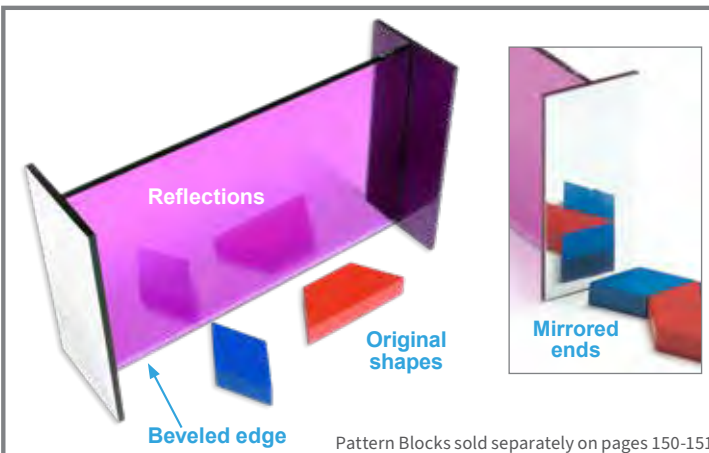

Reflective GeoMirror

This freestanding, transparent and reflective surface features mirrored ends to show reflection and symmetry. Size: 6”L x 3.6”W.

7706 Each $5.49

Engage kids with geometry concepts