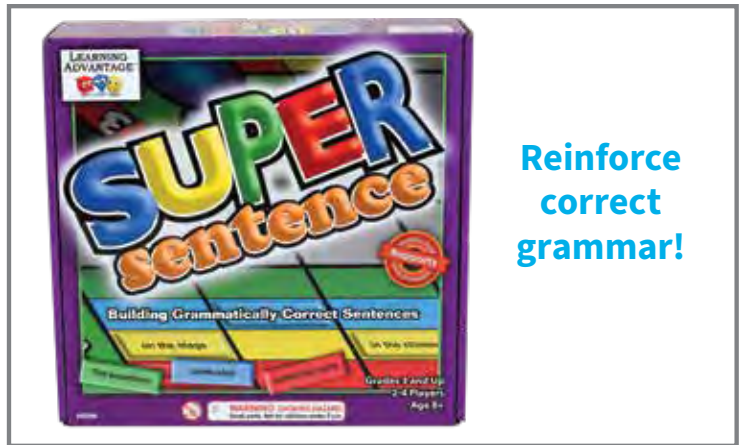

Reinforce correct grammar!

Super Sentence

Players take turns on the spinner with the aim of completing 5 sentences where the verb, tense and subject are correct. Includes game board; 200 who, what, where and when tiles; 4 pawns; and instructions. 2-4 players. Grades: 3-8. Δ (1)

6006 Each $27.99