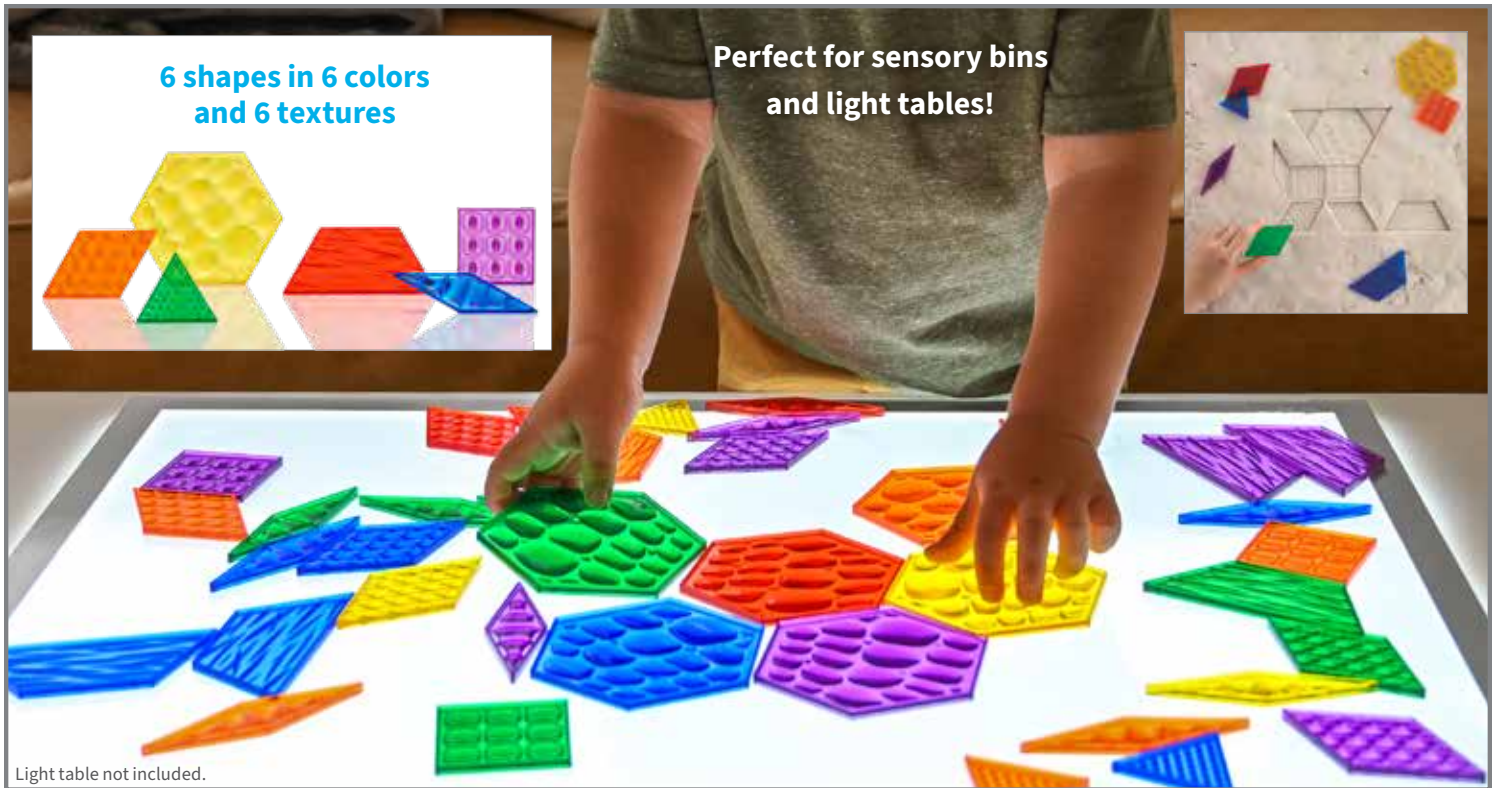

102842 Set of 2 \$14.99

* Δ See inside front cover for full product safety information.

Light table not included.

edA Translucent Sensory Pattern Blocks

18m

An engaging, proven manipulative for patterns, symmetry, area measurement, fractions and problem-solving. Each shape features a different texture. Includes 38 plastic pieces in 4 colors. Size of hexagon: 3.9"W x 0.1"H.