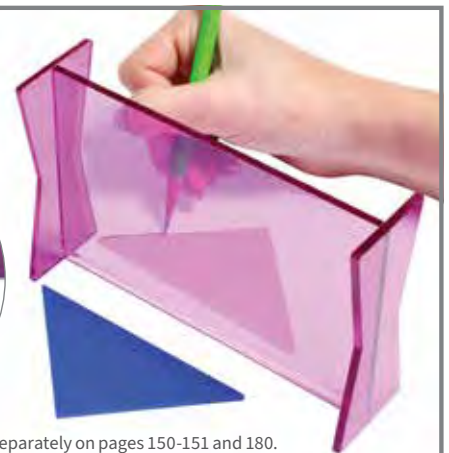

7649 Each \$12.99

Reflective GeoMirror

This freestanding, transparent and reflective surface features mirrored ends to show reflection and symmetry. Size: 6”L x 3.6”W.

7706 Each \$5.49

Engage kids with geometry concepts