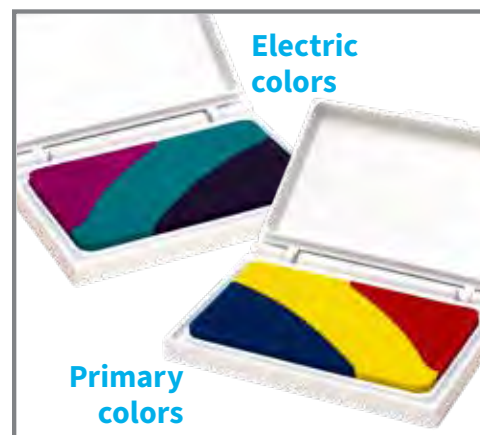

Electric colors

Primary colors

Washable Rainbow Stamp Pad

Stamp pad with red, yellow and blue ink. Stamp pad with hot pink, purple and turquoise ink. Size of entire ink pad: 3.4"L x 2"W.

CE10051 Primary	Each	$7.99
CE10050 Electric	Each	$7.99