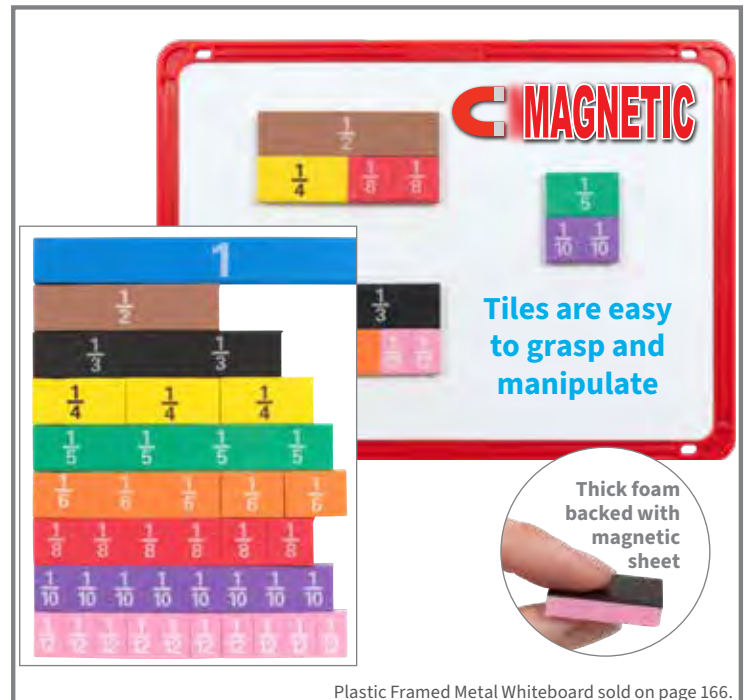

▲ Fraction Tiles - Foam - Magnetic
51 color-coded magnetic foam tiles where the sum of the same-value tiles is 1. Includes 9 values in 9 different colors: 1, 1/2, 1/3, 1/4, 1/5, 1/6, 1/8, 1/10 and 1/12. Size of 1/5: 1.6”L x 1”W. $\Delta(1)$

7699	Set of 51	$11.99