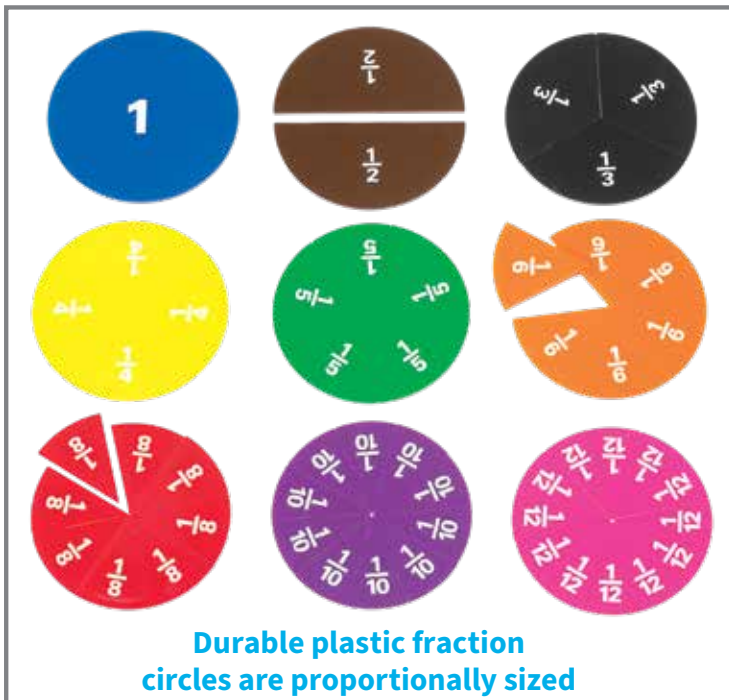

edA Fraction Circles
Set of proportionally-sized pieces that represent 1, 1/2, 1/3, 1/4, 1/5, 1/6, 1/8, 1/10 and 1/12 in a different color for each of the 9 values. Each piece is labeled with its value. Size of circle: 3.4” dia. $\Delta(1)$

19035	Set of 51	$11.99