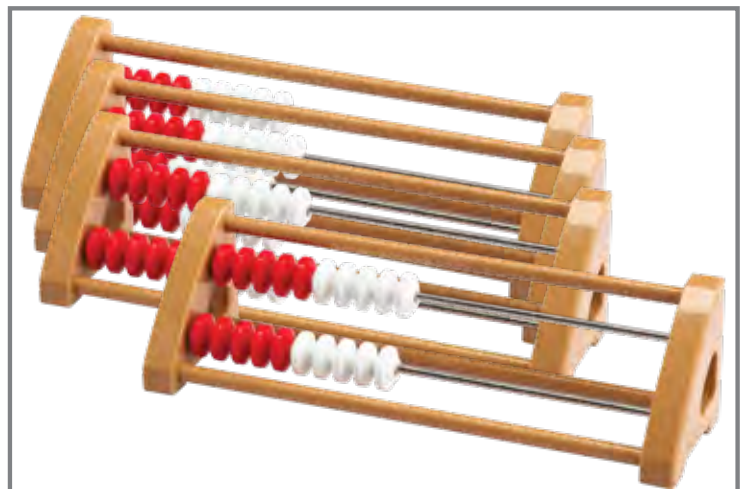

7301 Set of 50 \$6.99

**Use standing
up or lying down**

Abacus

10 rows of 10 sliding beads in 2 colors on an ultra-sturdy plastic frame. Size: 7.9”L x 8.3”H x 3.5”W.

40051 Each \$19.99

Rekenrek Counting Frames