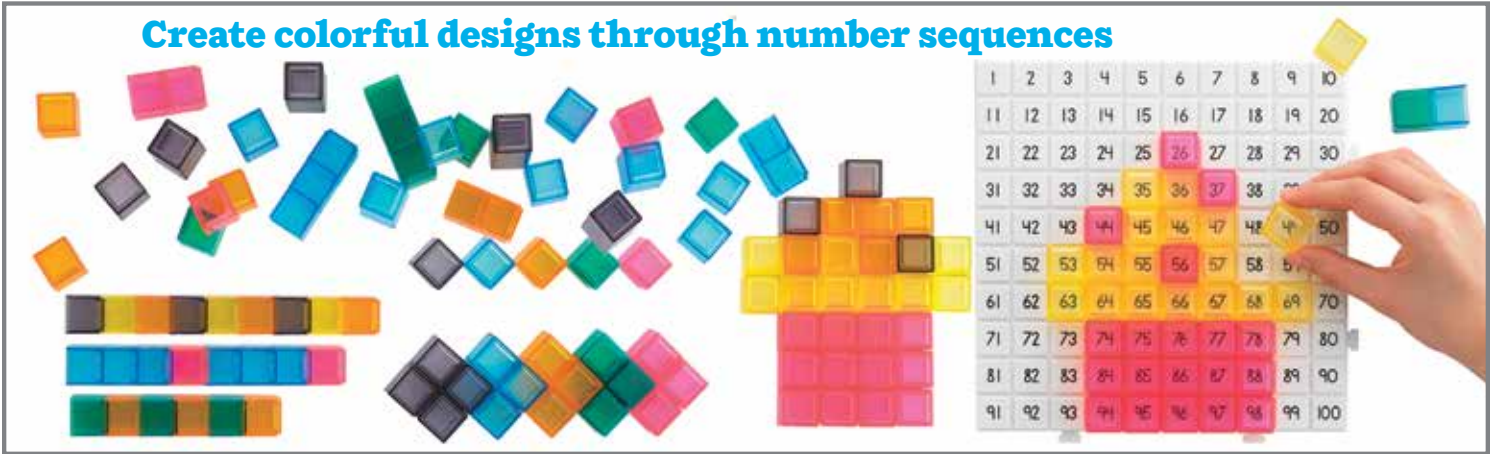

*△ See inside front cover for full product safety information.

Create colorful designs through number sequences

Pattern Activity Set

Use this STEAM activity to create colorful designs with number sequences. Includes 150 x 2 cm translucent stackable cubes in 6 colors, 1 baseboard with numbers 0-100 and an activity booklet with 16 activities. Size of baseboard: 7.9"W. Δ (1)