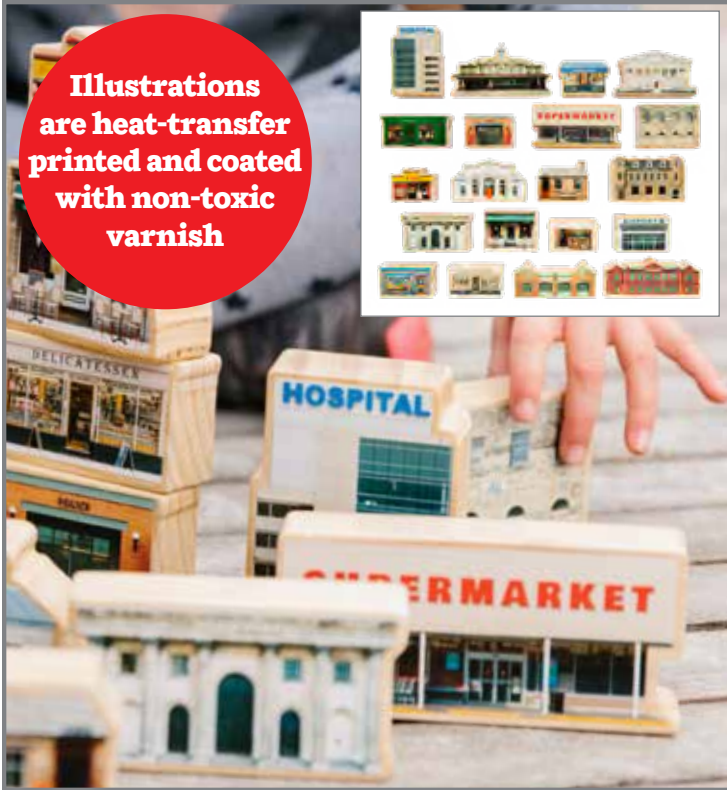

My Little Town
FF473 Set of 20 $79.99
See page 79