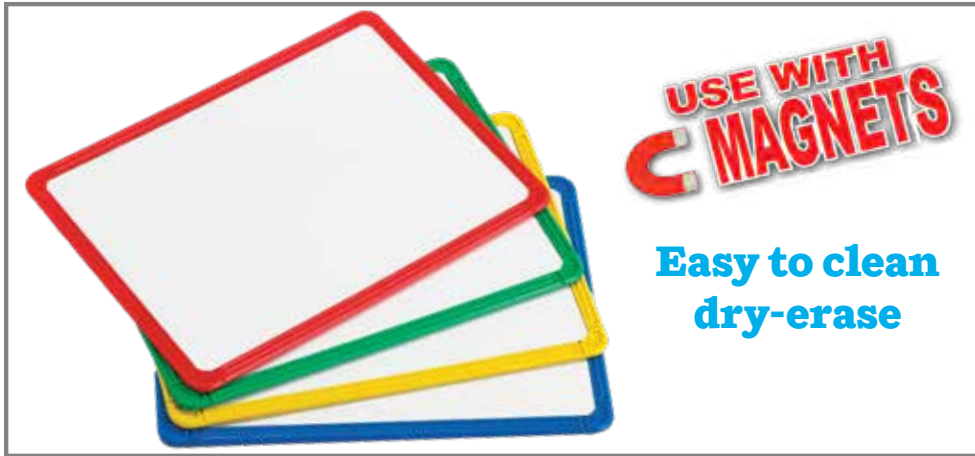

2 rows of 10 sliding beads in 2 colors on an ultra-sturdy plastic frame. Size: 9.8”L x 2.75”H x 2.75”W.

40912 Set of 4 \$33.99

edx Plastic Framed Metal Whiteboards

Magnetic metal dry erase boards with plastic frames in red, green, yellow and blue. Size: 13”L x 9.5”W.