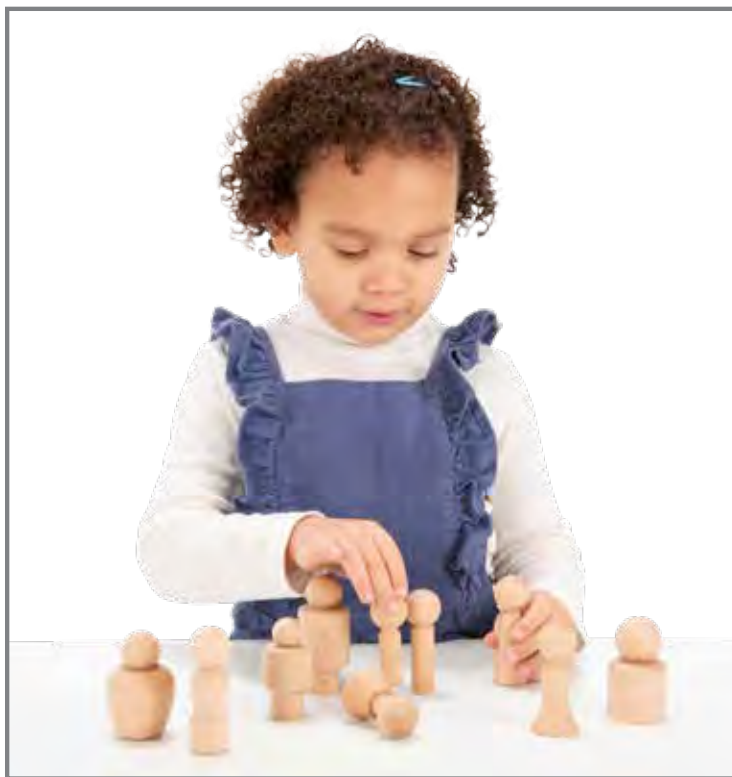

Wooden Community Figures

Smooth beechwood people figures in 10 different shapes. Sizes: 3.1"H - 2.6"H.

74009   **Set of 10**   **$24.99**