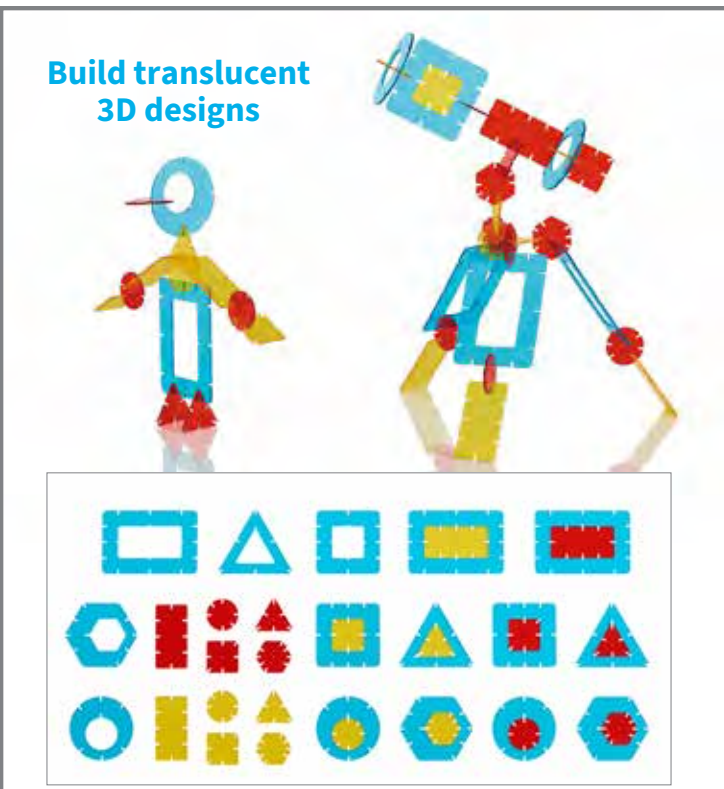

**Build translucent
3D designs**

edx Interlocking Geo Shapes

50132 Each $35.99

See page 117

18m