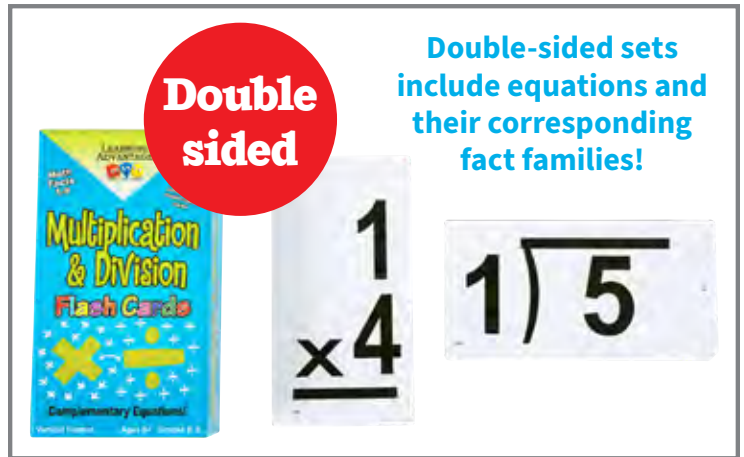

Double sided

Double-sided sets include equations and their corresponding fact families!

Vertical Multiplication & Division Flash Cards
Set of 81 double-sided vertical format flash cards. Problem on one side and a complementary equation on the reverse. Also includes suggested activities. Grades: K-8. Size: 6.25”L x 3.25”W.

8661 Set of 81 $11.99