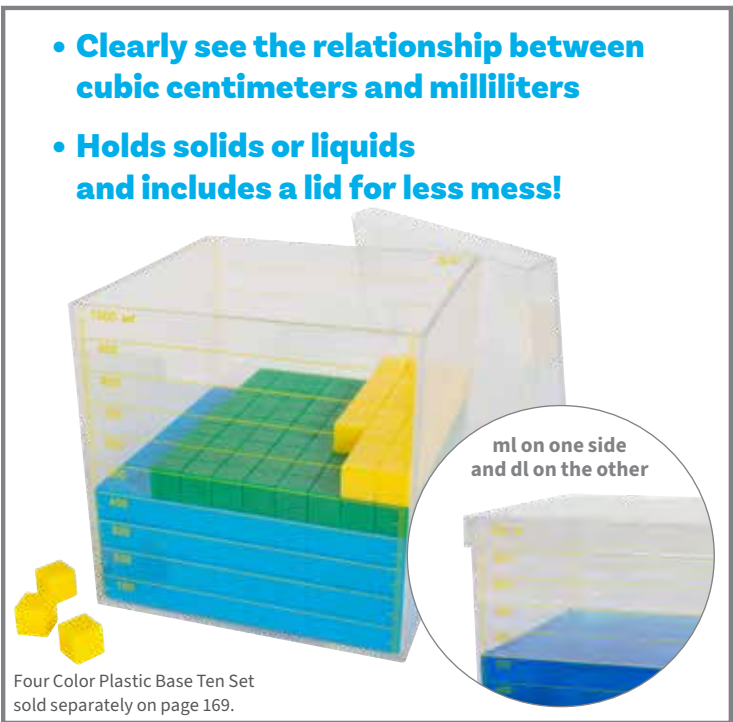

- **Clearly see the relationship between cubic centimeters and milliliters**
- **Holds solids or liquids and includes a lid for less mess!**

Four Color Plastic Base Ten Set sold separately on page 169.

▲ Liter Cube
Plastic 1 liter capacity cube with lid includes milliliter and deciliter markings for liquid or solid measurements. Size: 3.9"W.
7657   **Each**   **$6.99**