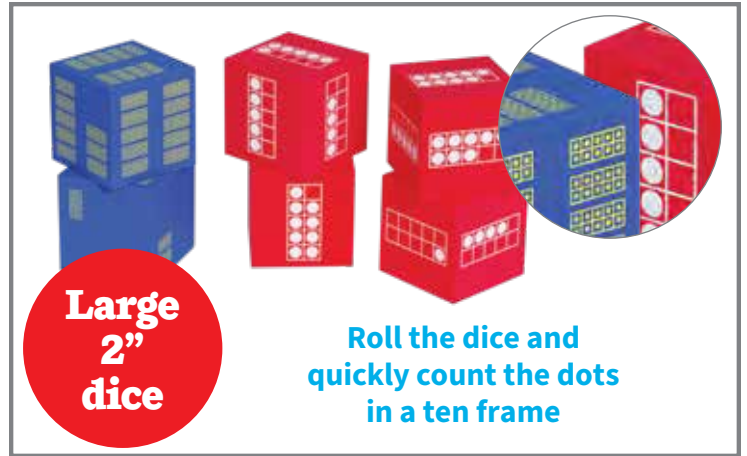

Large
2"
dice

Roll the dice and
quickly count the dots
in a ten frame

▲ Ten Frame Foam Dice

Includes 4 foam red dice (2 with 1-6 and 2 with 0 and 5-9) and 2 foam blue dice (10-60 and 50-100). Includes a teacher's guide. Size: 2"W.

7297 Set of 6 $14.99