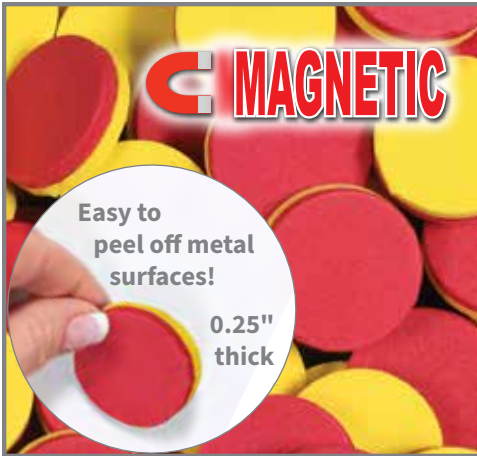

Two-Color Counters - Foam - Magnetic
Durable foam magnetic counters that have a different color on opposite sides: red and yellow.
Size: 1" dia x 0.25"H. △ (1)
7408 Set of 200 $19.99