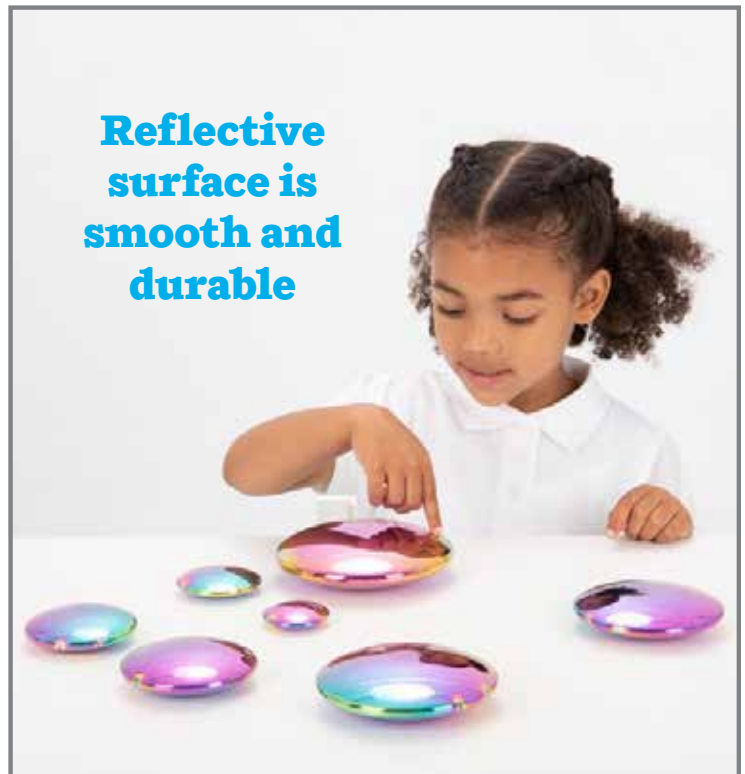

tickit **Sensory Reflective Buttons - Color Burst**
Mirrored multicolored disks that provide a distorted reflection. They have slightly flattened centers and graduated sizes. Constructed of stainless steel, they're lightweight, smooth, durable and hygienic. Sizes: 5.5" - 1.9" dia.
72223   **Set of 7**   **$79.99**