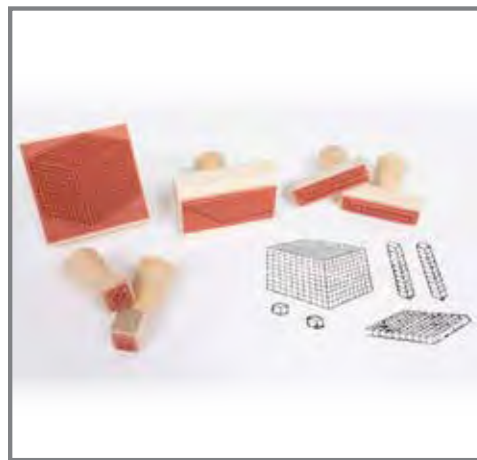

Base 10 Block Stamps - Large with Handles

Wooden stamps with handles and detailed rubber imprints. Includes 2 units, 2 rods, 1 flat and 1 cube. Sizes: 2.75"L x 2.6"W x 2.25"H - 0.7"L x 0.6"W x 2.1"H. Δ (1)

CE798 Set of 6 $16.99