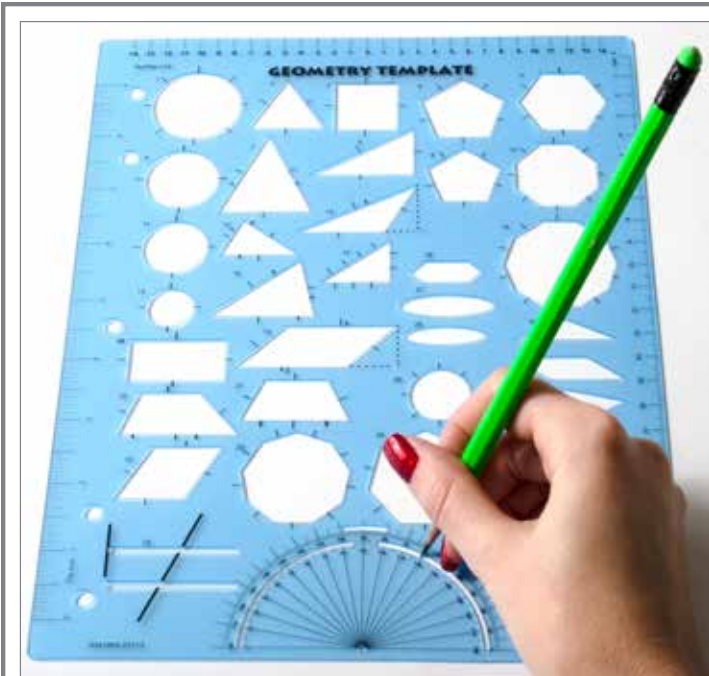

21372 Each \$33.99

I have ring binder holes for easy storage!

Geometry Template

Transparent plastic template for drawing 2D geometric shapes. Features a 180 degree protractor, metric and standard rulers, a number line, and more. Size: 10.25”L x 7.9”W.