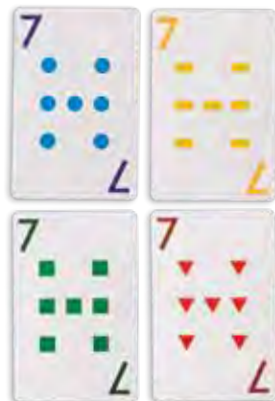

School Friendly Playing Cards

Includes 8 card decks with 56 cards (448 cards in total). Numbers 0-13 are in standard subitizing patterns, colors and shapes, instead of suits and face cards. Size: 3.5" L x 2.25" W.

24536 Set of 8 decks $31.99

*△ See inside front cover for full product safety information.