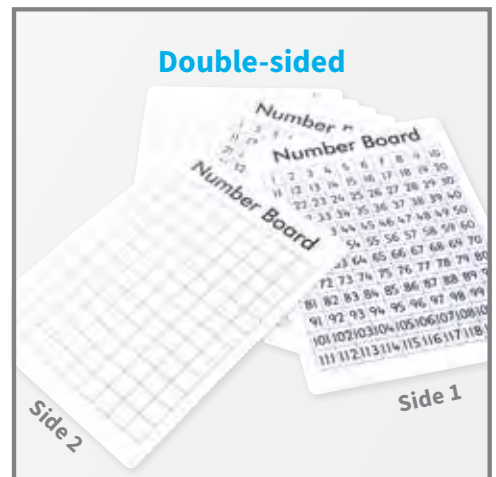

Double-sided

Dry Erase Boards - 1-120 Number

Double-sided plastic dry erase boards with a 1-120 numbered grid on one side and a blank grid on the reverse side. Size: 12”L x 9”W.

7289 Set of 10 $17.99

*△ See inside front cover for full product safety information.