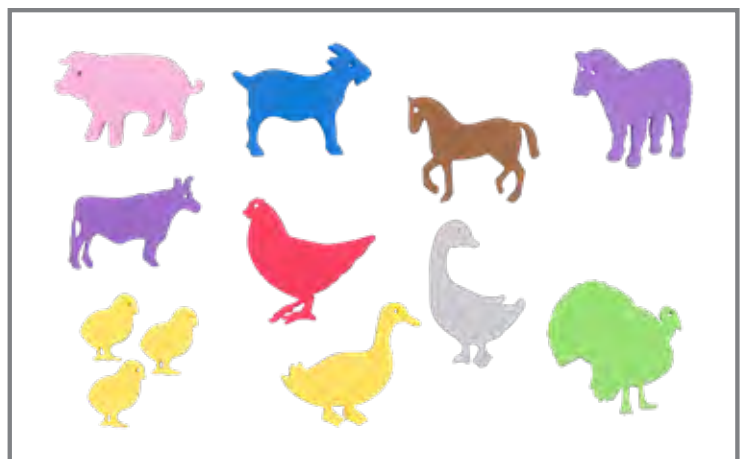

Easy-to-grip
round
handles
for greater
control

Image labels
for easy
identification

Great for
posters,
decorations,
art projects
and more!

Easy to clean
with soap and water

Our giant stampers have a 'colt' following!

10
pack
sets

Stamp pads sold separately on pages 28-29.

Giant Stampers - Farm Animals

Includes a hen, duck, sheep, pig, goat, horse, goose, cow, turkey and chicks.

Size of stamp: 1.9"H x 3" dia. (1)

CE6739 Set of 10 \$16.99