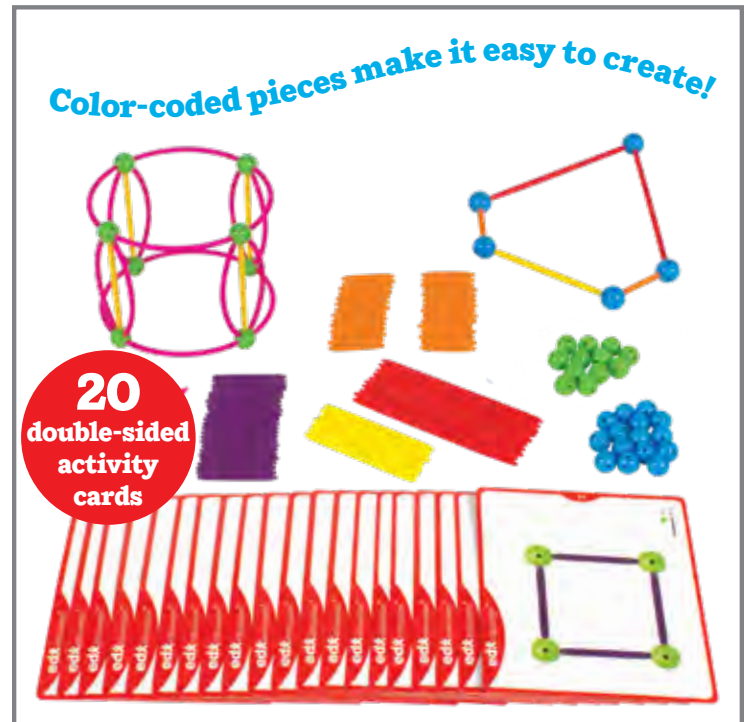

Color-coded pieces make it easy to create!

20 double-sided activity cards

Skeletal Starter Geo Set

2D and 3D construction set includes 144 color-coded pieces in 6 sizes and 7 colors: 40 connecting balls in blue and green, 80 sticks in 4 sizes and 4 colors (orange, purple, yellow and red), 24 pink quarter circles and 20 double-sided activity cards. Sizes: 1.5" L - 5.1" L. Δ (1) (3)

21372 Each $33.99