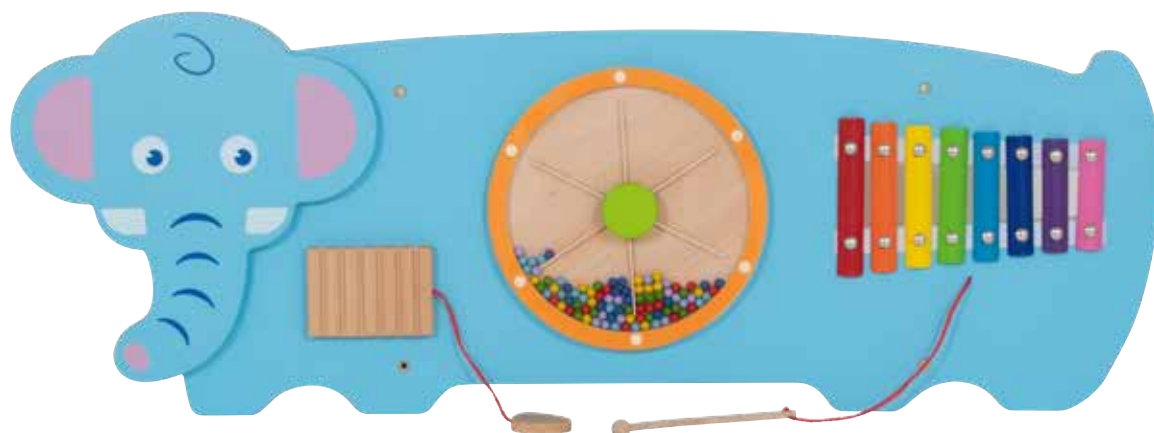

* Hippo Activity Wall Panel

Hippo-themed activity wall panel features an abacus, magnetic number maze and shape sorting puzzle. Constructed from MDF. Includes screws and pre-drilled fixing holes. Size: 36"L x 12.75"H.

50470   Each $109.99