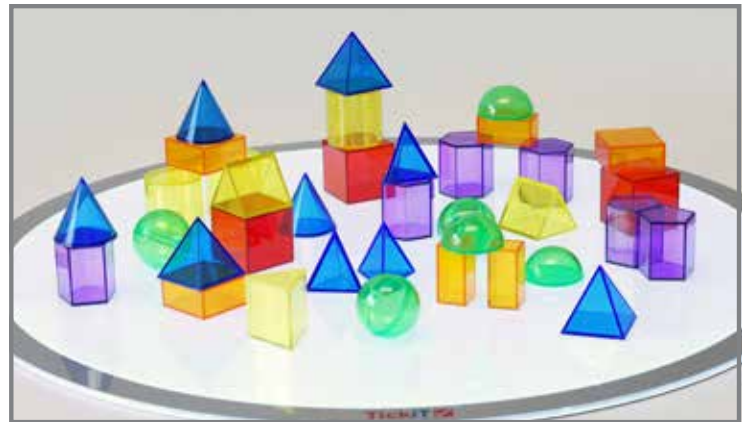

tickit **Translucent Geometric Shapes**

Colorful translucent geometric solids in 12 shapes and 6 colors: sphere, semisphere, cube, rectangular prism (2 sizes), triangular prism, hexagonal prism, pentagonal prism, square pyramid, triangular pyramid, cone and cylinder. Size of cube: 2". (1)

9241-73075 Set of 36 $69.99