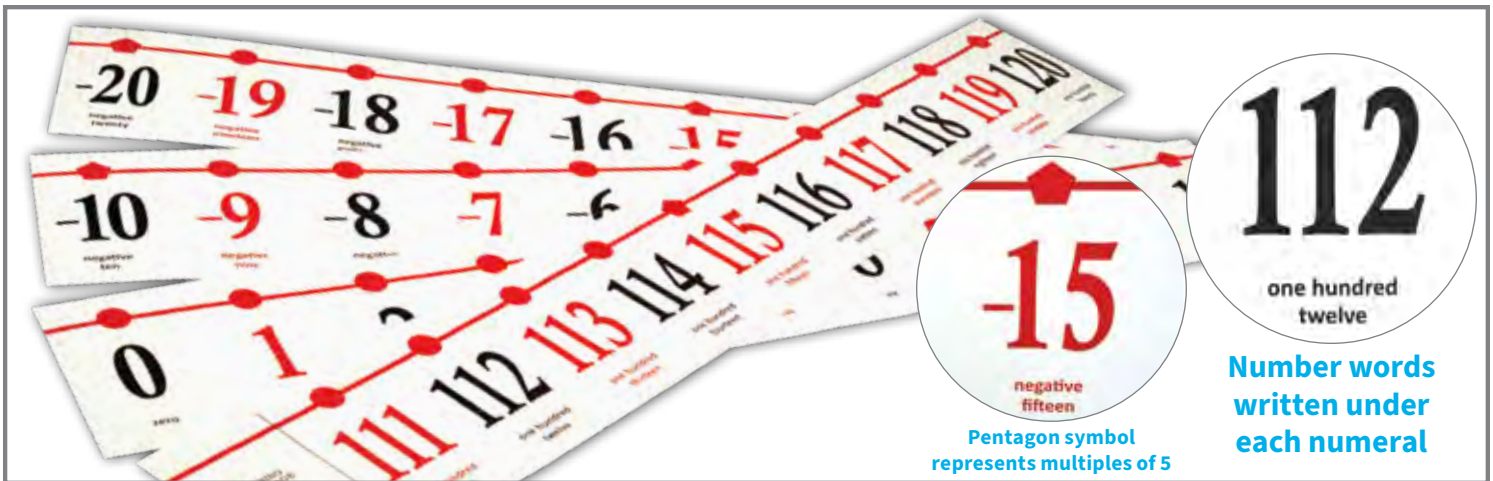

Classroom Number Line

Large -20-120 number line that consists of 14 panels, which can be arranged as needed. Printed on heavy card stock for durability. Even numbers are black. Odd numbers are red. Multiples of 5 are noted with a pentagon. Includes number words under corresponding numbers. Size of assembled panels: 37"L x 5.5"H.

7294 Each $15.99