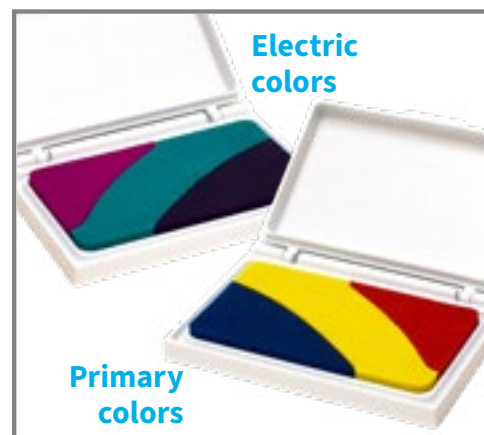

Electric colors

Primary colors

Washable Rainbow Stamp Pad

Stamp pad with blue, yellow and red ink. Stamp pad with hot pink, turquoise and purple ink. Size of entire ink pad: 3.4"L x 2"W.

CE10051 Primary	Each	$8.49
CE10050 Electric	Each	$8.49