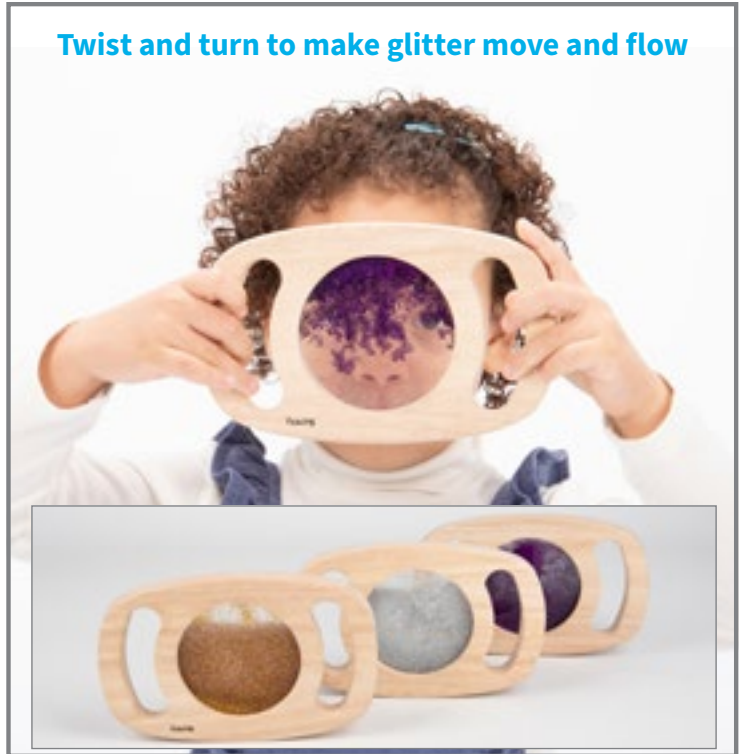

**72223**      **Set of 7**      **\$87.99**

**Hardwood frame with  
chunky handles!**

**tickit**  **Easy Hold Magnifier**

Rubberwood frame with easy-to-grip handles enclosing a magnifying lens with 3x magnification and insert lens with 5x magnification. Size of frame: 7.25"L x 4.5"W. Size of lens: 3.2" dia.

**73363**      **Each**      **\$12.99**

3 reflective shapes!

**tickit** **Easy Hold Shape Mirror Panels** **1+** **NEW!**  
 Rubberwood frames with easy-to-grip handles enclosing mirrors in 3 different shapes: heart, hexagon and flower. Size of frame: 7.25”L x 4.5”W. Size of hexagon mirror: 1.75” sides  
**73614**      **Set of 3**      **\$21.99**

Twist and turn to make glitter move and flow

**tickit** **Easy Hold Glitter Panels** **1+**  
 These 3 solid rubberwood frames contain panels of purple, silver and gold glittery liquid. The glitter flows in fascinating ways for sensory stimulation, broadening vocabulary and creating calm. Size of frame: 7.25”L x 4.5”W. Size of lens: 3.2” dia.  
**73440**      **Set of 3**      **\$44.99**

**tickit** **Easy Hold Plane Mirror** **1+**  
 Rubberwood frame with easy-to-grip handles enclosing a mirror for self-reflection. Size of frame: 7.25”L x 4.5”W. Size of mirror: 3.2” dia.  
**73372**      **Each**      **\$12.99**