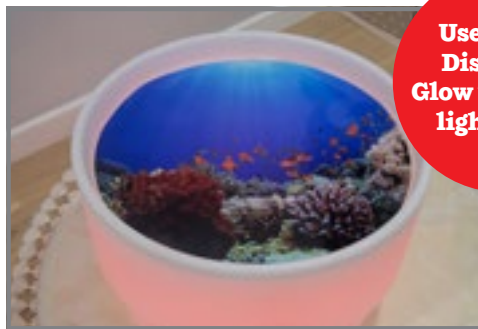

tickit Under Sea Discovery Play Mat

Colorful, semi-translucent polyester sea-life playmat. Size: 24.6” dia.

73560 Each $43.99