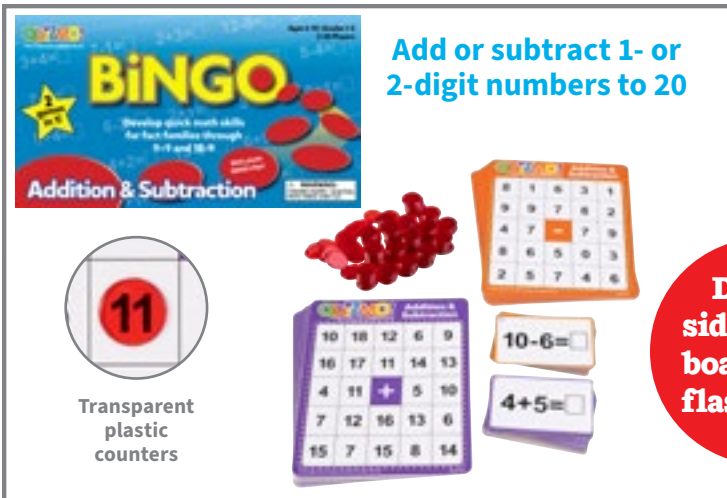

Add or subtract 1- or 2-digit numbers to 20

QUIZMO® Addition & Subtraction Bingo

Bingo-style game that develops addition and subtraction skills to 9. Includes 40 double-sided game boards, 100 color-coded, double-sided calling cards, plastic markers, and instructions. 2-40 players. Grades: 1-5. Δ (1)

8239 Each $23.99