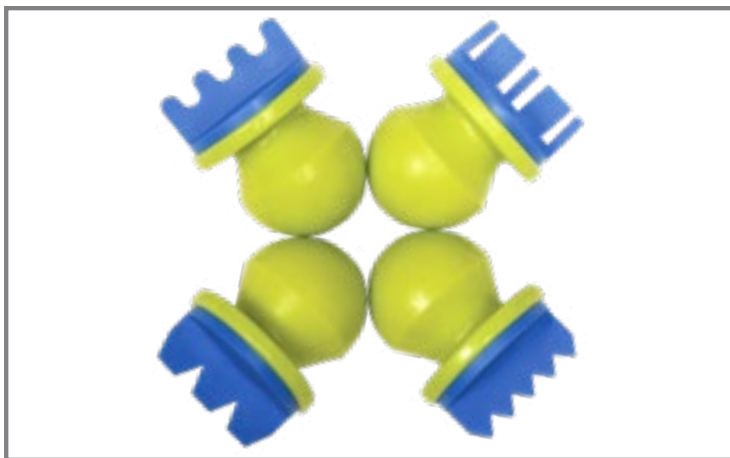

Easy Grip Pattern Makers

Paint tools with 4 different plastic tips and ball-shaped handles. Size: 2.1"H x 1.5" dia. △(1)

CE6673 Set of 4 $10.99