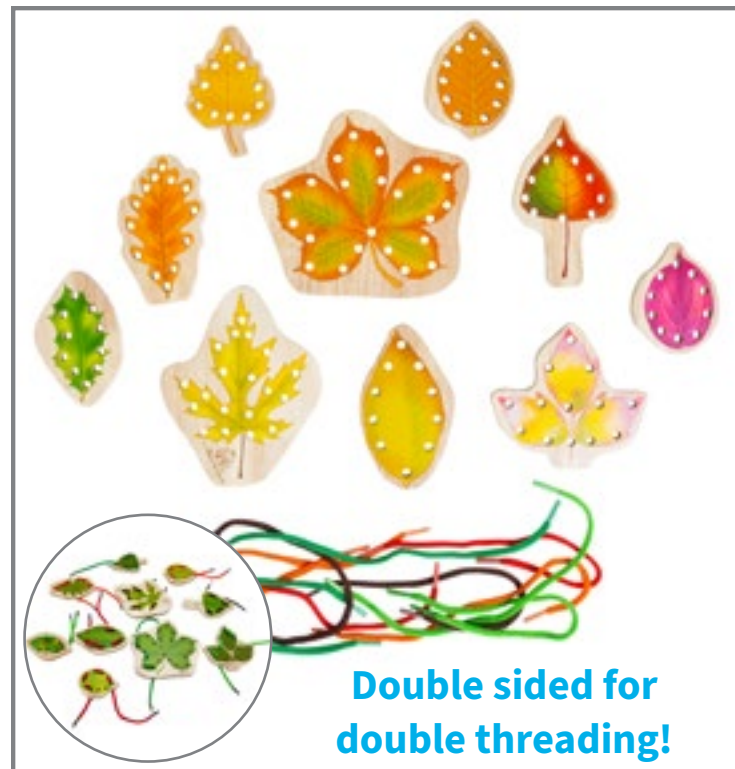

Double sided for double threading!

Threading Leaves

10 double-sided, leaf-shaped pinewood threading blocks and 10 colored threading cords. Each block features a different labeled illustration. Sizes: 4.9”L x 4.3”W x 0.3”H - 2.6”L x 2”W x 0.3”H.

FF582 Set of 10 $34.99