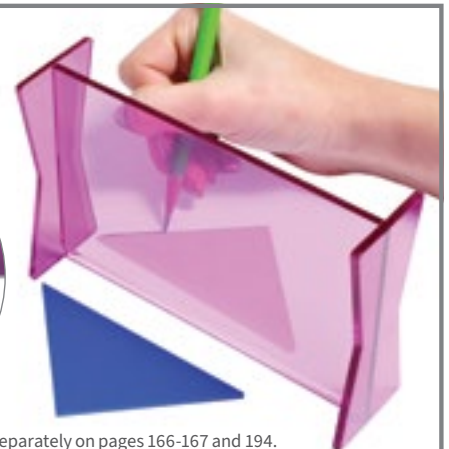

Pattern Blocks and Tangrams sold separately on pages 166-167 and 194.

GeoMirror

Use this freestanding, transparent and reflective surface while drawing to show reflection and to continue shapes and angles on both sides of the mirror. Size: 6”L x 3.6”W.

7705 Each $4.49

*△ See inside front cover for full product safety information.