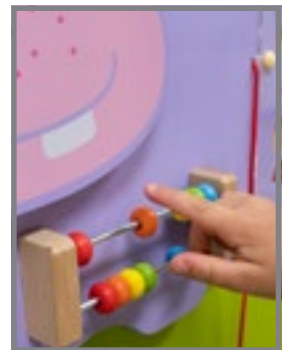

50471      Each      \$119.99

**\* Hippo Activity Wall Panel**

Hippo-themed activity wall panel features an abacus, magnetic number maze and shape sorting puzzle. Constructed from MDF. Includes screws and pre-drilled fixing holes. Size: 36"L x 12.75"H.