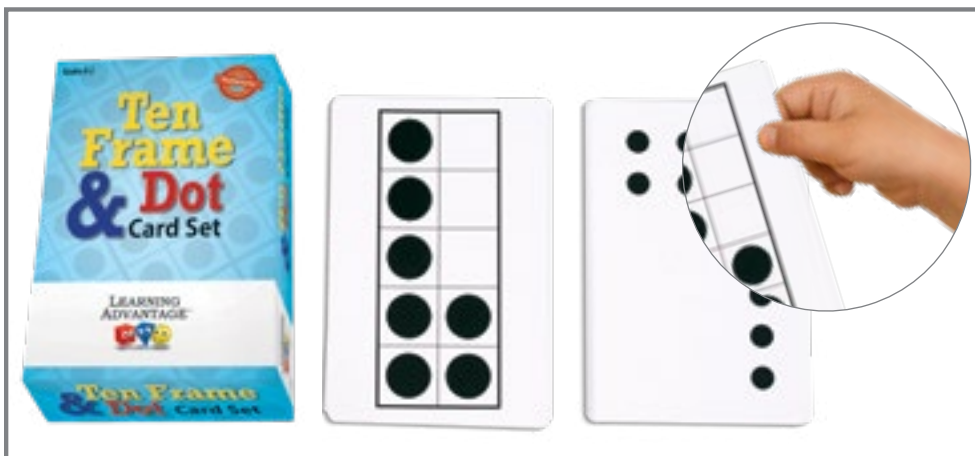

Ten Frame & Dot Card Set

104 large cards. Includes 4 sets of ten frame cards (0-10), 4 blank five frame cards and 56 dot cards (1-10) in different subitizing patterns and activity suggestions. Size: 6"L x 4"W.

7295 Each $18.99