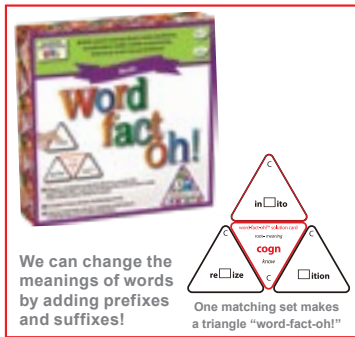

We can change the meanings of words by adding prefixes and suffixes!