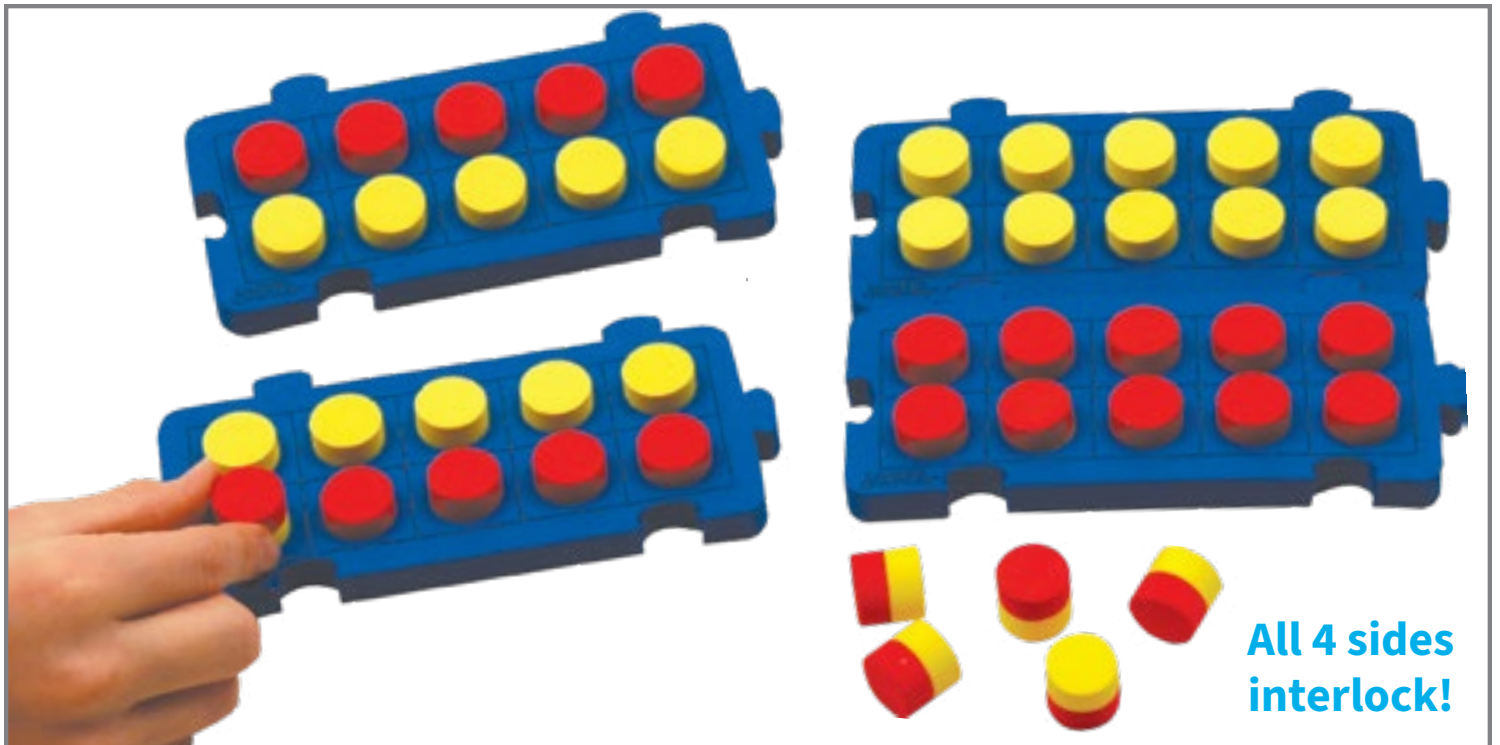

All 4 sides interlock!

Foam Ten Frames

Blue foam ten frames that join together to create larger frames. Includes 40 two-color (red/yellow) foam pegs. Size of each ten frame: 6.25"L x 2.75"W x 0.5"H. Size of peg: 0.75" dia. x 0.75"H. (1)

7409 Set of 4 $13.99