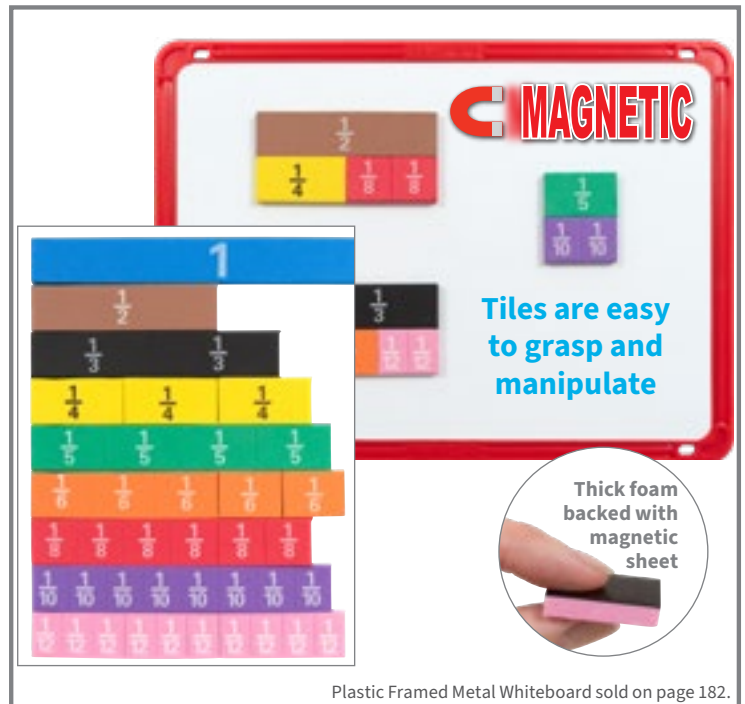

Tiles are easy to grasp and manipulate

Thick foam backed with magnetic sheet

Plastic Framed Metal Whiteboard sold on page 182.

Fraction Tiles - Foam - Magnetic

51 color-coded magnetic foam tiles where the sum of the same-value tiles is 1. Includes 9 values in 9 different colors: 1, 1/2, 1/3, 1/4, 1/5, 1/6, 1/8, 1/10 and 1/12. Size of 1/5: 1.6”L x 1”W. $\Delta(1)$

7699	Set of 51	$13.99