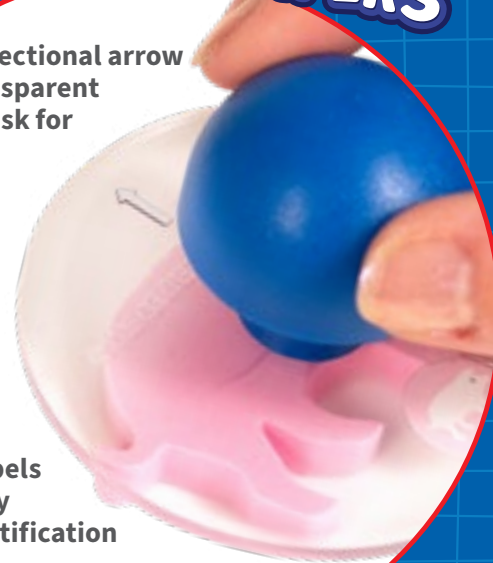

### Giant Stampers - Sea Creatures

Includes a marlin, walrus, octopus, porpoise, shellfish, seal, starfish, lobster, crab and manatee. Size: 1.9"H x 3" dia.  (1)

CE6742 Set of 10 \$18.99

# GIANT STAMPERS

Directional arrow  
on transparent  
plastic disk for  
perfect  
alignment

Easy-to-grip  
round  
handles  
for greater  
control

Image labels  
for easy  
identification

Great for  
posters,  
decorations,  
art projects  
and more!