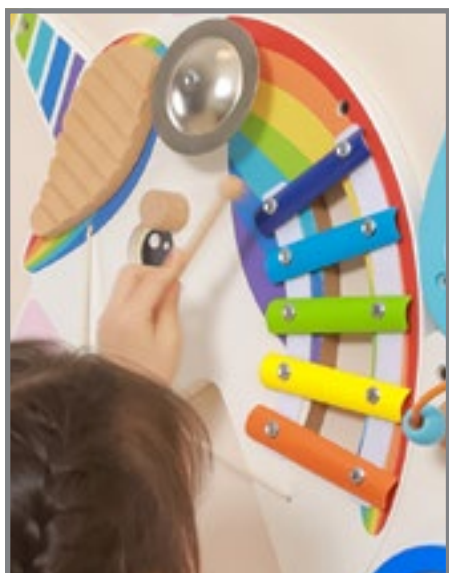

Fly away with me to mazes, music and magic!

8
activities

- 4 activity panels with screws and pre-drilled fixing holes
- Activities: interlocking cogs, bead maze, spinning shapes, mirrors, xylophone with mini cymbal, grooved wooden percussion board, magnetic puzzle and twistable eye with different emotions

* Unicorn Activity Wall Panels

Set of 4 unicorn-themed activity panels, each with their own pre-drilled fixing holes. Features 8 different activities including interlocking cogs, bead maze, spinning shapes, mirrors (concave and convex), xylophone with a mini cymbal, grooved wooden percussion board, magnetic puzzle and twistable eye with different expressions. Constructed from MDF. Size of assembled unicorn: 31.5”L x 26.5”H.

44654 Set of 4 Panels $164.99