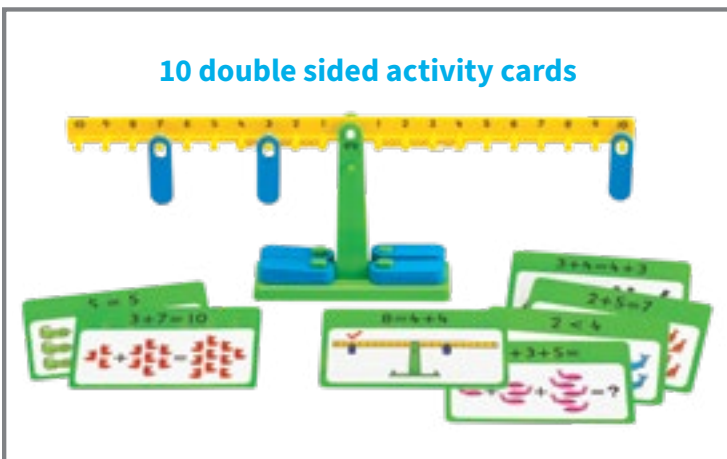

10 double sided activity cards

Number Balance Activity Set

Includes 1 Student Math Balance, 20 weights and 10 double-sided activity cards. Size of balance (assembled): 14"L x 5"H. Δ (1)

25897 Each $22.99