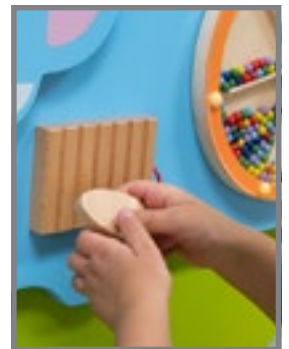

* Hippo Activity Wall Panel

Hippo-themed activity wall panel features an abacus, magnetic number maze and shape sorting puzzle. Constructed from MDF. Includes screws and pre-drilled fixing holes. Size: 36"L x 12.75"H.

50470   Each $119.99