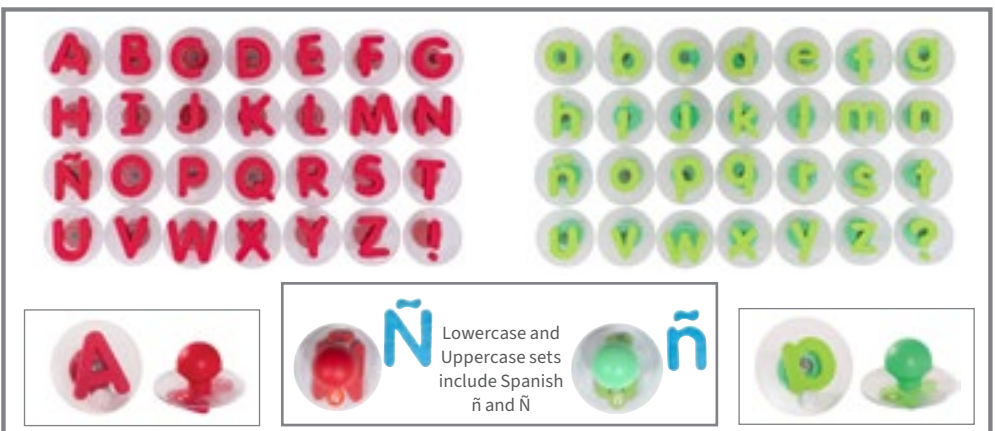

Giant Stampers - Numbers 0-9
Includes numerals 0-9. Size: 1.9"H x 3" dia. (1)
CE6732 Set of 10 $18.99

Giant Stampers - Alphabet
Includes either 26 uppercase letters or 26 lowercase letters or both. Uppercase set includes exclamation mark, and lowercase set includes question mark. Both sets include Spanish ñ or ñ.
Size: 1.9"H x 3" dia. (1)

CE6711 Uppercase	Set of 28	$41.99
CE6712 Lowercase	Set of 28	$41.99
CE6713 Uppercase & Lowercase	Set of 56	$72.99