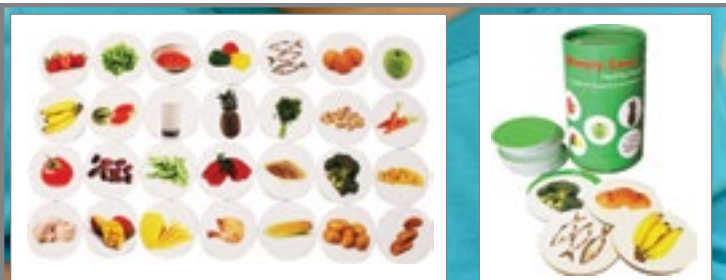

Memory Game - Healthy Foods

28 matching pairs of real images that show a variety of healthy foods from different food groups. Printed on thick cardboard disks. Size: 3.2" dia.

FF2994 Set of 56 $24.99