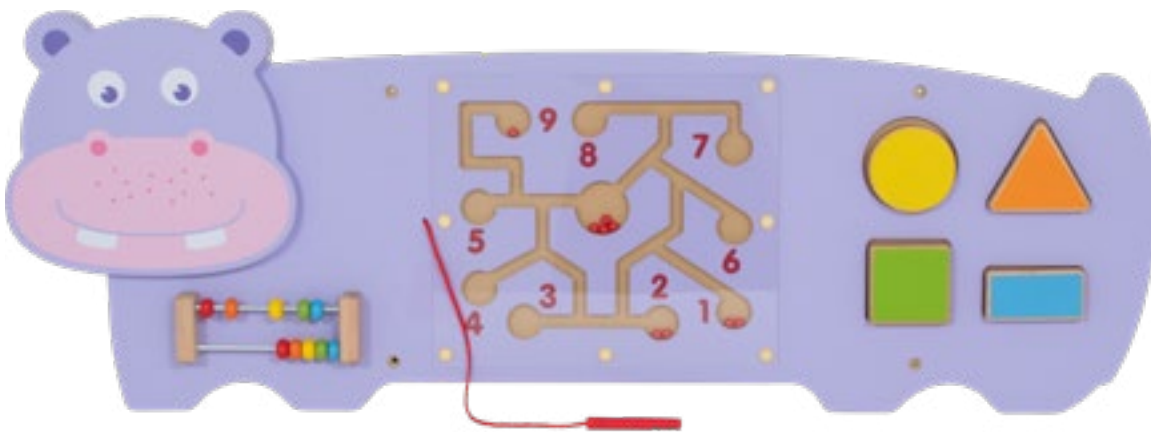

### \* Airplane Activity Wall Panels

Set of 5 airplane-themed activity panels, each with their own pre-drilled fixing holes. Contains 6 different puzzles and effects to play with including bead maze, rolling disk with sound, magnetic block slider, trace and track toy, clock with moving hands, and interlocking cogs. Constructed from MDF. Size of assembled airplane: 70" L x 27.5" H.

**50673 Set of 5 Panels \$249.99**

\*△ See inside front cover for full product safety information.

**\* Bear Activity Wall Panel**

Bear-themed activity wall panel features a threading shape twister, ball maze, mirror and 5 interlocking cogs. Constructed from MDF. Includes screws and pre-drilled fixing holes. Size: 36"L x 12.75"H.

50471      Each      \$119.99

**\* Hippo Activity Wall Panel**

Hippo-themed activity wall panel features an abacus, magnetic number maze and shape sorting puzzle. Constructed from MDF. Includes screws and pre-drilled fixing holes. Size: 36"L x 12.75"H.