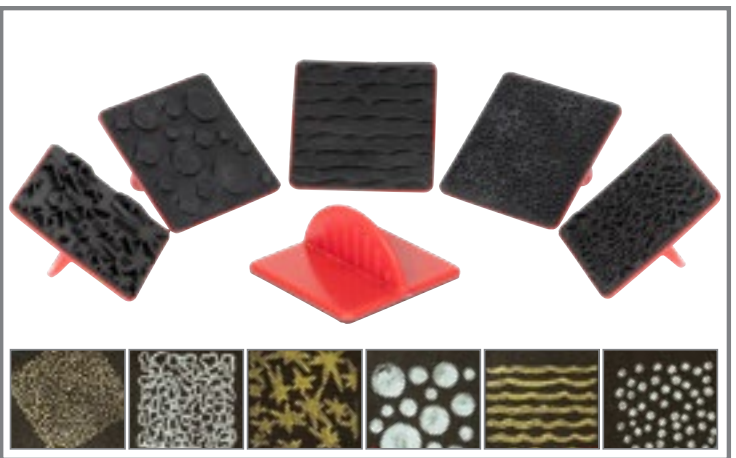

**CE10061 Set of 4 \$15.99**

2+

**Creative Design Brushes**

Features 4 different arrangements of brush fibers for pattern making. Size: 4"L. △(1)

**CE6668 Set of 4 \$18.99**

**Textured Stamps**

Stamps with 6 different textures and patterns: grid, swirls, woven, sponge, stiff grass and soft grass. Size: 2.25"L x 2.25"W x 1.4"H. △(1)

**CE6651 Set of 6 \$16.99**

**Easy Grip Pattern Makers**

Paint tools with 4 different plastic tips and ball-shaped handles. Size: 2.1"H x 1.5" dia. △(1)

**CE6673 Set of 4 \$10.99**

**Paint Effect Stamps**