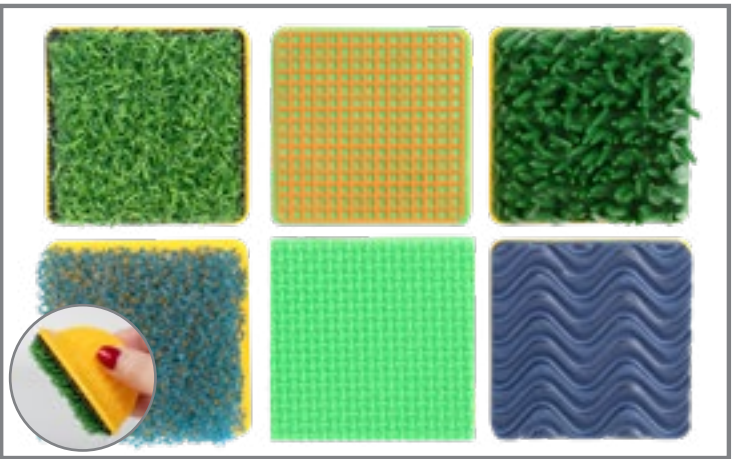

**CE10061 Set of 4 \$15.99**

2+

**Creative Design Brushes**

Features 4 different arrangements of brush fibers for pattern making. Size: 4"L. △(1)

**CE6668 Set of 4 \$18.99**

**Textured Stamps**

Stamps with 6 different textures and patterns: grid, swirls, woven, sponge, stiff grass and soft grass. Size: 2.25"L x 2.25"W x 1.4"H. △(1)