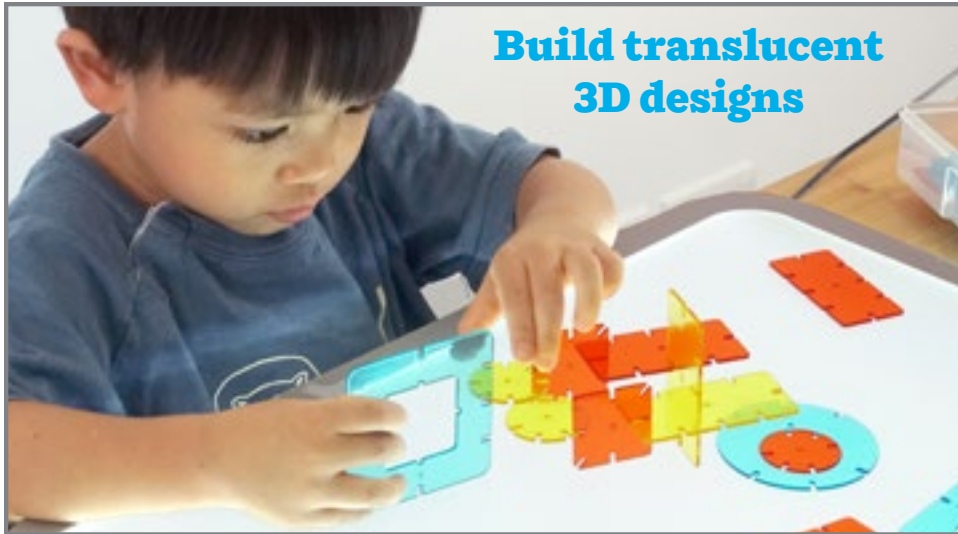

\*△ See inside front cover for full product safety information.

**Build translucent 3D designs**

**eda Interlocking Geo Shapes**

18m

Interlocking 2D manipulatives in three colors and 10 shapes. Connect them to build 3D models like penguins, motorcycles, telescopes and more. Includes 80 pieces and 12 activity cards. Sizes: 4.25”L x 2.75”W - 1.5”L x 1.5”W.