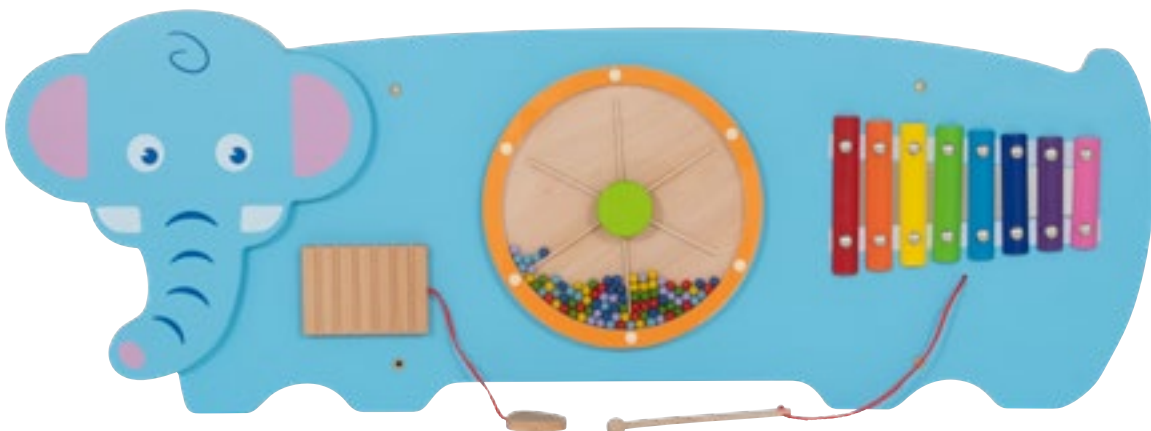

**50673 Set of 5 Panels \$249.99**

\*△ See inside front cover for full product safety information.

**\* Bear Activity Wall Panel**

Bear-themed activity wall panel features a threading shape twister, ball maze, mirror and 5 interlocking cogs. Constructed from MDF. Includes screws and pre-drilled fixing holes. Size: 36"L x 12.75"H.

50471      Each      \$119.99

**\* Hippo Activity Wall Panel**

Hippo-themed activity wall panel features an abacus, magnetic number maze and shape sorting puzzle. Constructed from MDF. Includes screws and pre-drilled fixing holes. Size: 36"L x 12.75"H.

50470      Each      \$119.99

**\* Elephant Activity Wall Panel**

Elephant-themed activity wall panel features a grooved wooden percussion board with attached wooden mallet, turning wheel with balls and xylophone with attached wooden mallet. Constructed from MDF. Includes screws and pre-drilled fixing holes. Size: 36"L x 12.75"H.