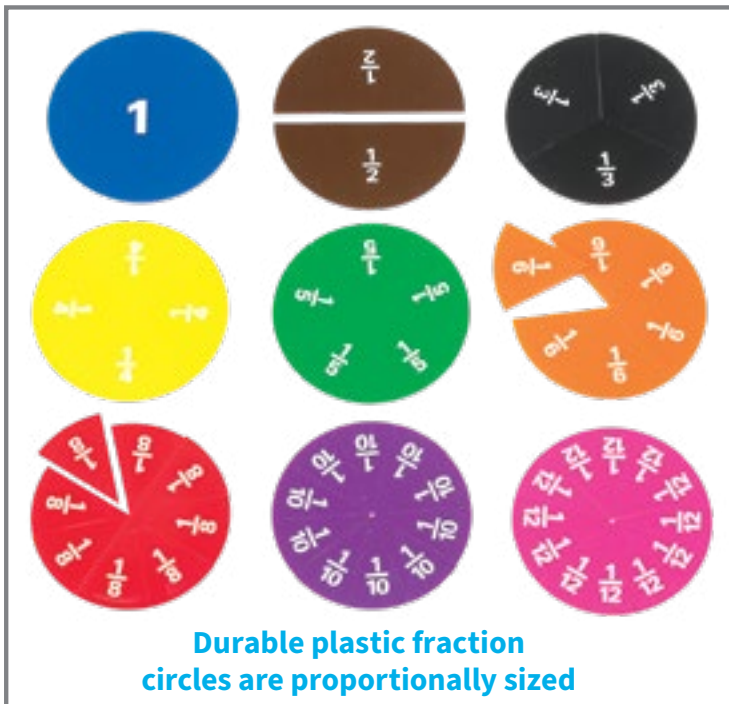

<b>7660</b>	<b>Each</b>	<b>\$17.99</b>
-------------	-------------	----------------

Durable plastic fraction circles are proportionally sized

**Fraction Circles**

Set of proportionally-sized pieces that represent 1, 1/2, 1/3, 1/4, 1/5, 1/6, 1/8, 1/10 and 1/12 in a different color for each of the 9 values. Each piece is labeled with its value. Size of circle: 3.4” dia.  $\Delta(1)$