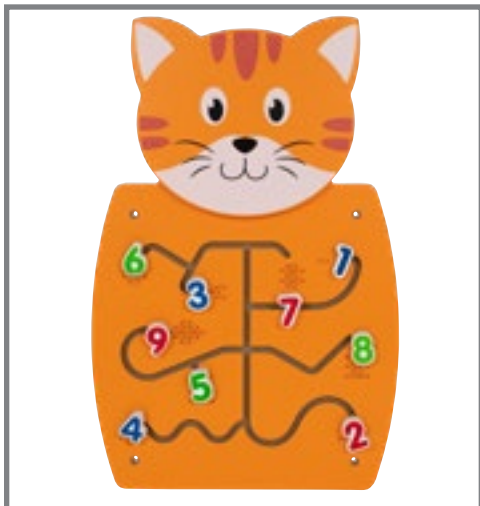

* Cat Activity Wall Panel
Features a number matching maze with numbers 1-9. Size: 14.25"L x 21.75"H.
50676   **Each**   **$76.99**