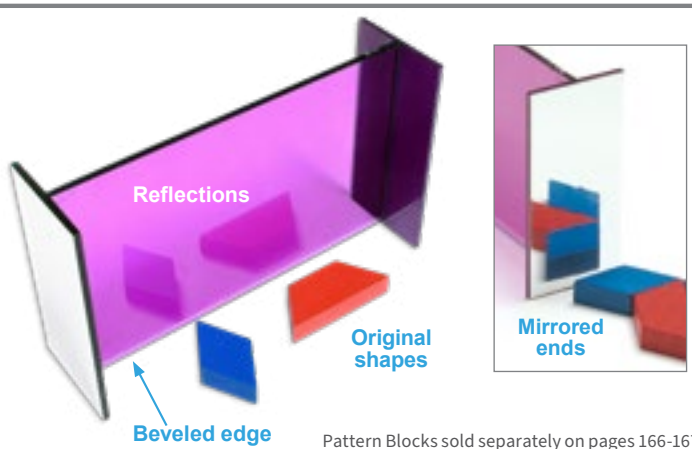

Reflective GeoMirror

This freestanding, transparent and reflective surface features mirrored ends to show reflection and symmetry. Size: 6”L x 3.6”W.

7706 Each $5.99

Engage kids with geometry concepts