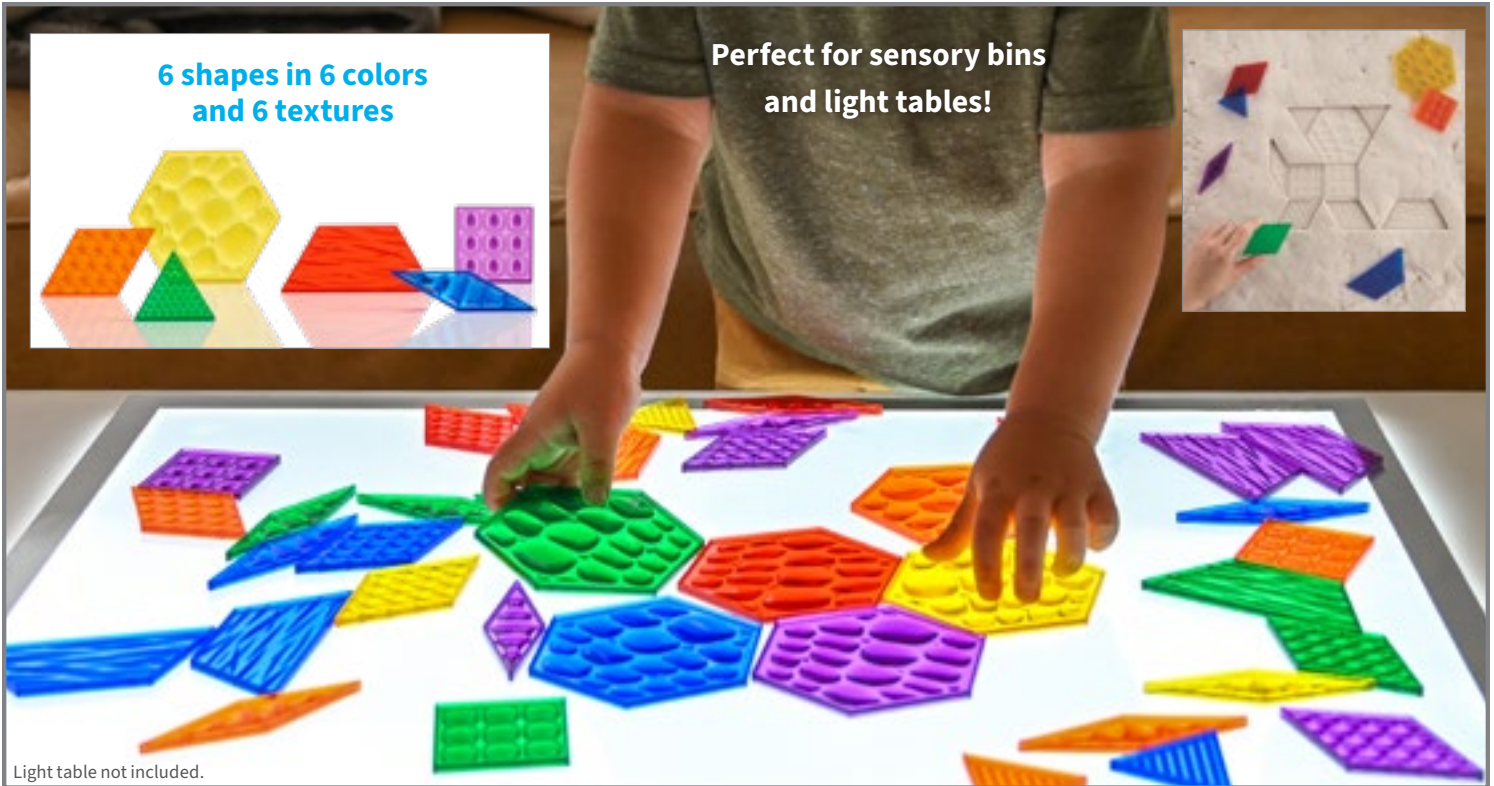

Light table not included.

edA Translucent Sensory Pattern Blocks

18m

An engaging, proven manipulative for patterns, symmetry, area measurement, fractions and problem-solving. Each shape features a different texture. Includes 38 plastic pieces in 4 colors. Size of hexagon: 3.9"W x 0.1"H.

22068 Set of 38 $38.99