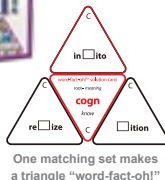

**Elapsed Time Ruler Demonstration Size**  $\Delta$  (1)  
7538 Each ~~-\$8.99~~ **\$1.50**

Focus on antonyms, synonyms and definitions!

**word-fact-oh! Basics**  
2190 Each ~~-\$24.99~~ **\$5.00**

We can change the meanings of words by adding prefixes and suffixes!