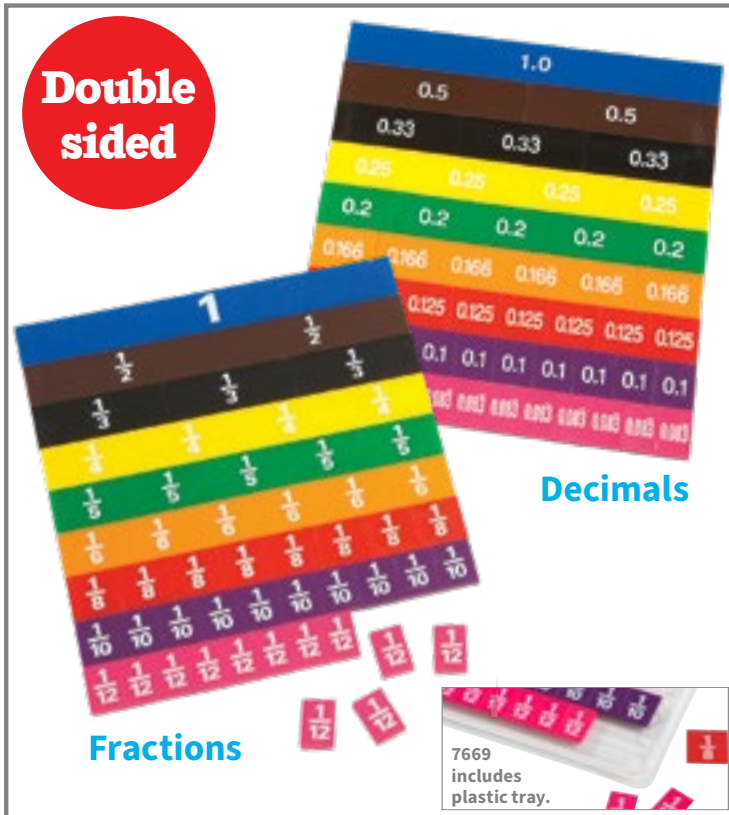

4552 Each \$9.99

\*△ See inside front cover for full product safety information.

Fractions

Decimals

7669 includes plastic tray.

**Fraction/Decimal Tiles**

51 double-sided plastic tiles where the sum of the same-value tiles is 1. Includes 9 color-coded values: 1, 1/2, 1/3, 1/4, 1/5, 1/6, 1/8, 1/10 and 1/12. Decimals printed on reverse side. Size of 1/5 tile: 2.6”L x 1”W.  $\Delta(1)$