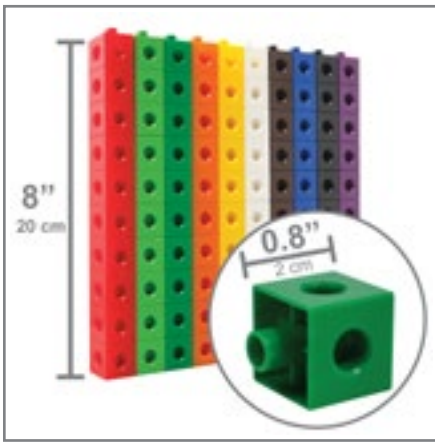

edA Green-n-Learn Linking Cubes

Colorful plastic connecting cubes with 10 of each in 10 colors. Made from ABS recycled plastic. Size: 0.8"W (2 cm). Δ (1)

12034 Set of 100 $14.99