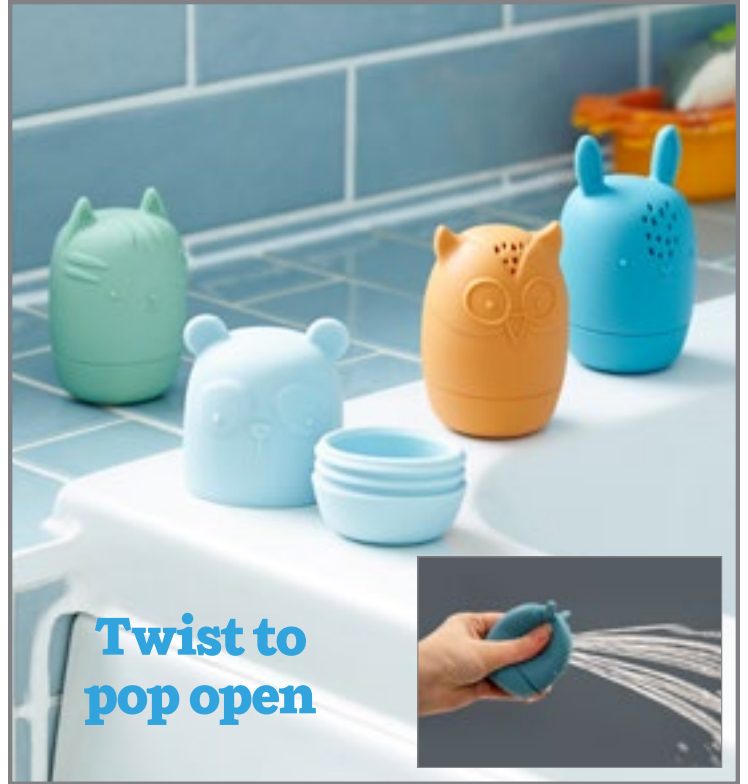

**Twist to
pop open**

tickit **SiliSoft® Animal Squirters** **NEW!**
Hollow food-grade silicone animals that function as squirters or shakers. Twist them open to mix and match different animals. Includes an owl, cat, rabbit and panda. Size: 3”H x 2.25”W approx.
54597 Set of 4 $18.99