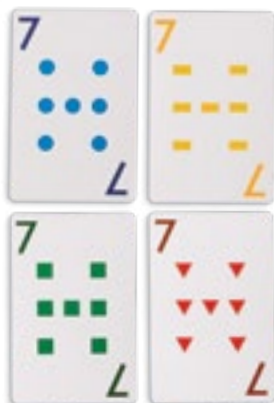

- Numbers 0-13 with standard subitizing patterns, colors and shapes

- These cards are ideal for classroom math