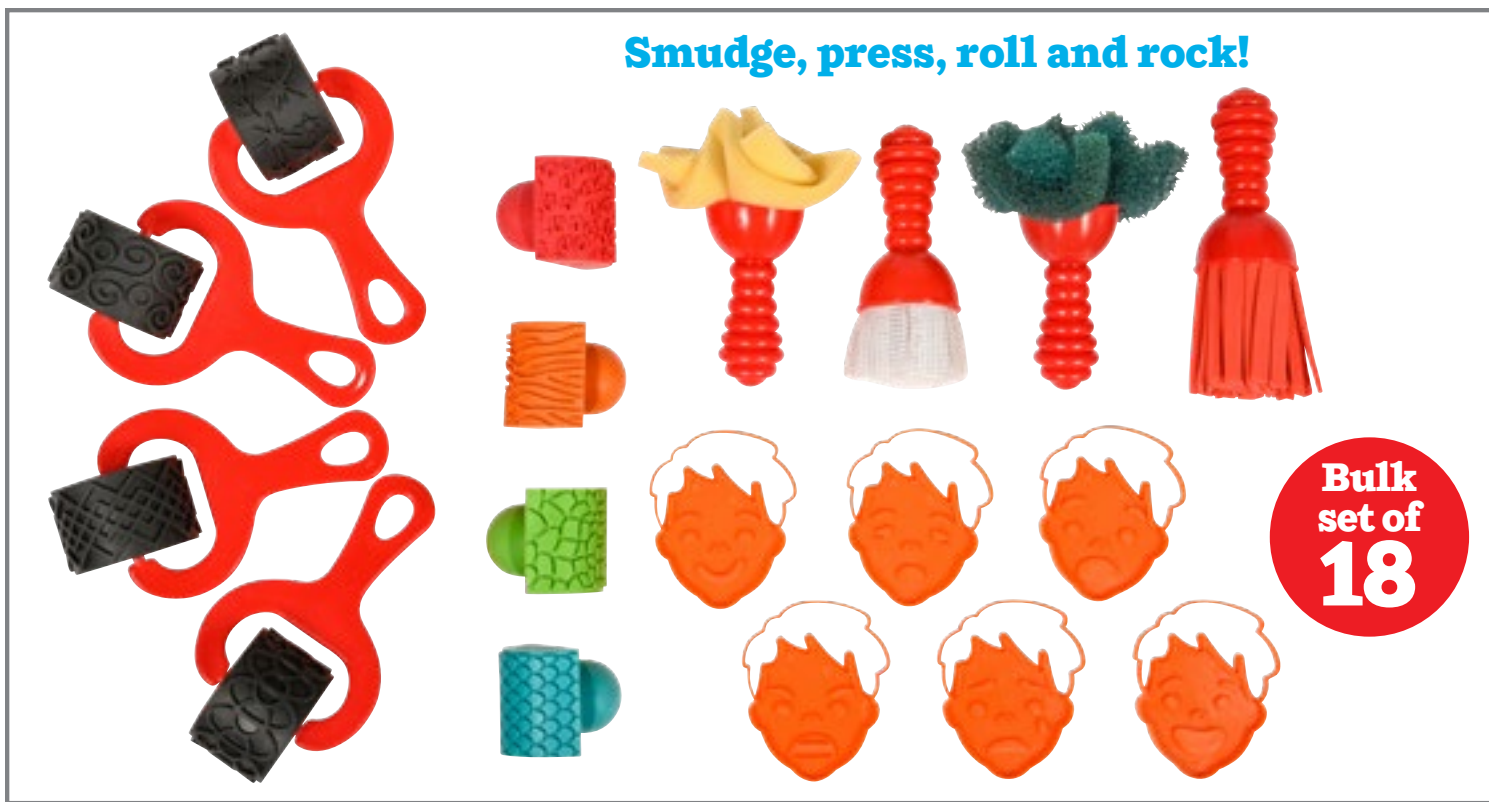

Smudge, press, roll and rock!

Smudge 'N' Roll Paint and Dough Tools

Assortment of 18 paint and dough tools. Includes 6 Emotions Dough Cutters, 4 Paint and Dough Explorers (Set 2), 4 Textured Art Tools (Set 1), and 4 Paint and Dough Animal Rockers. Sizes: 6"L x 3.3"W - 2"L x 1.9"W x 2"H. △ (1)

CE10368 Each

$44.99

Bulk set of 15