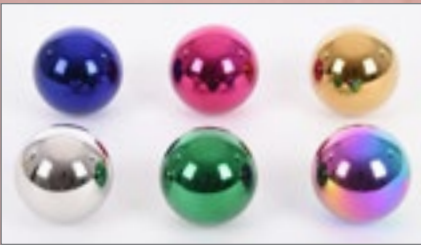

Shake them to hear different sounds!