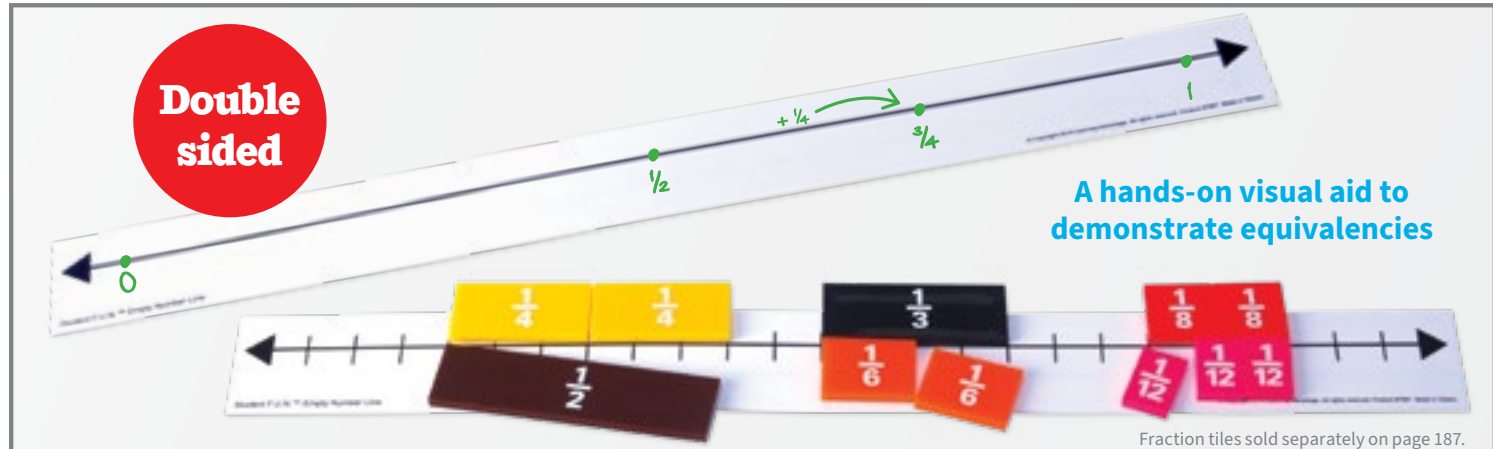

Student F.U.N. Empty Number Line

This double-sided number line features a write-on/wipe-off surface with a black line on one side and a line with equally spaced intervals marked on the other side. Size: 17.5”L x 1.75”H.

7997 Set of 10 $15.99

* Δ See inside front cover for full product safety information.