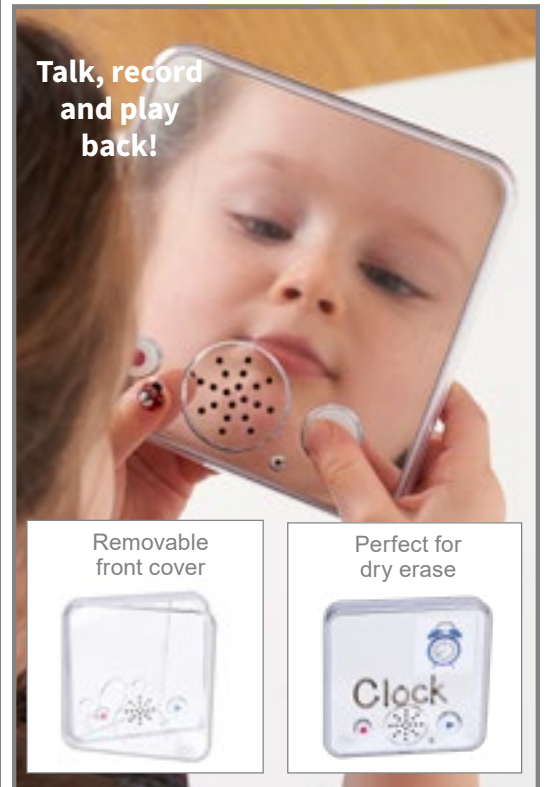

9440-73952 Each \$21.99

Speak and listen to your own voice!

**\* Phonics Phones**

Explore articulation, phonetics, fluency and more. Size: 6.5”L x 4”W.

SW400098 Set of 2 \$11.99  
 SW400032 Set of 12 \$65.99

Talk, record and play back!

Removable front cover

Perfect for dry erase

**tickit Sound Mirror**

Includes simple play and record buttons for children to look at themselves and record their thoughts and feelings. Includes built-in microphone, recording features, sound-level options, wall slot and magnets. Requires 3 AAA batteries (not included). ⚠ (1)

9350-12711 Each \$21.99

\*⚠ See inside front cover for full product safety information.

**Quizmo® Sight Word Set 1**  
 Bingo-style game that aims to develop sight-word vocabulary with 110 easy sight words. Includes 40 double-sided game boards, 55 double-sided calling cards, plastic markers and instructions. 2-20 players. Grades: K-4. ▲ (1)  
**8207 Each \$23.99**