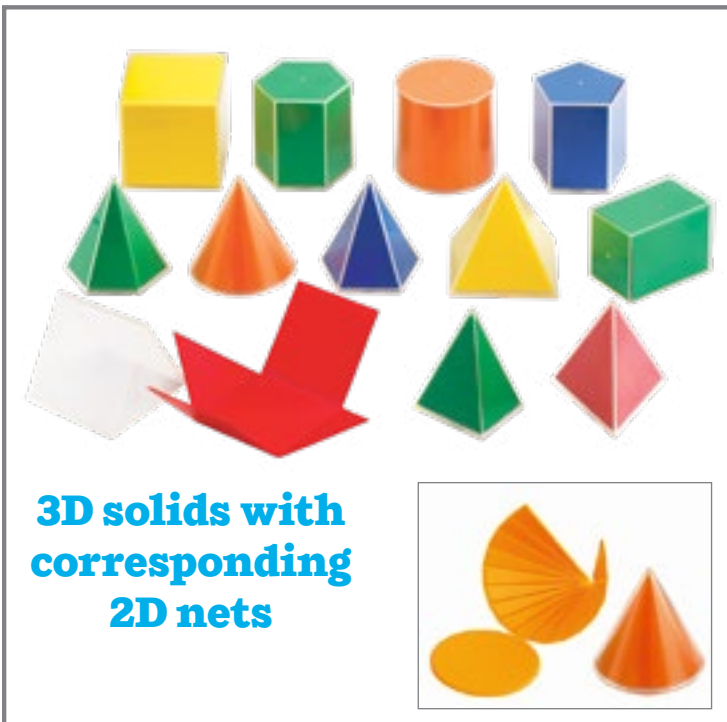

3D solids with
corresponding
2D nets

edx 2D3D Geometric Solids

Set of 12 plastic 3D shapes with their 2D flexible nets inside each shape. Features removable base plates to access nets. Size of square pyramid: 3.5"H x 3.1"W. Δ (1)

21347 Set of 12 $54.99