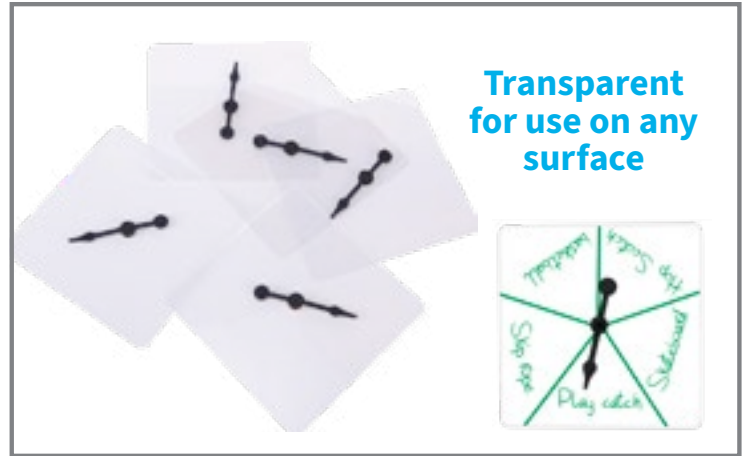

Transparent for use on any surface

Blank Spinners

Size: 4.25" square. Δ (1)

7351 Set of 10 $8.49

Transparent Spinners

Size: 4.25" square. Δ (1)

7350 Set of 5 $7.99