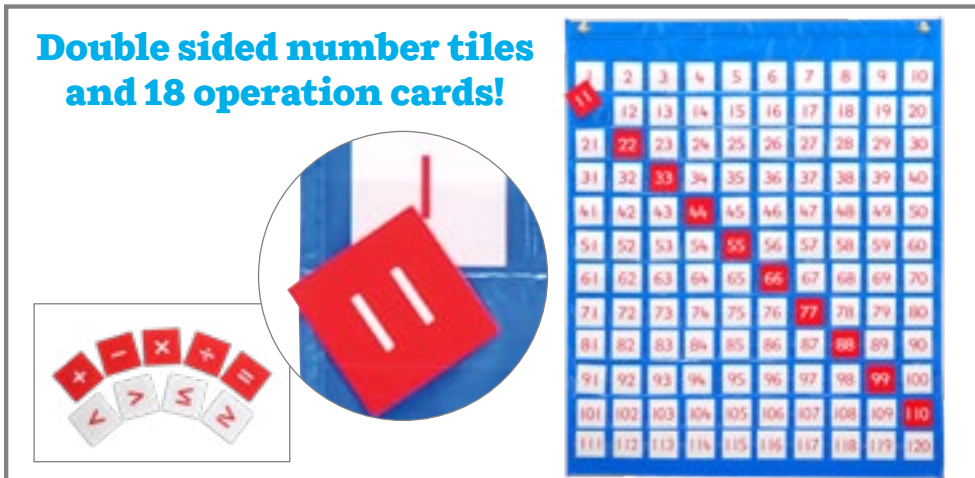

▲ 1-120 Pocket Chart

Durable nylon pocket chart with 120 clear plastic pockets. Includes 120 double-sided number tiles and 18 operation cards (2 each of +, -, x, ÷, =, <, >, ≤ and ≥). Size: 31.9”L x 27”W.

7287 Each $36.99