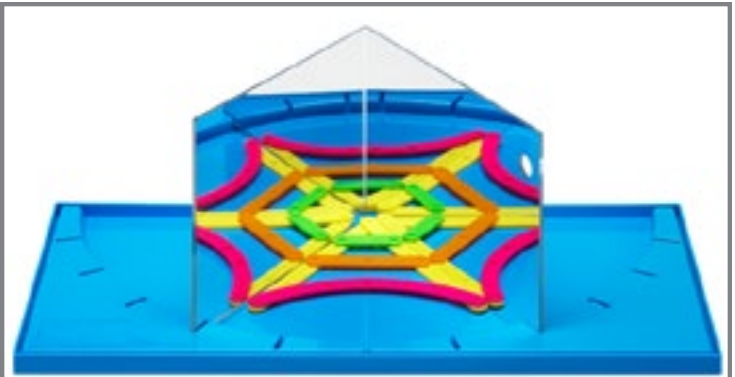

Explore
angles,
symmetry
and reflection