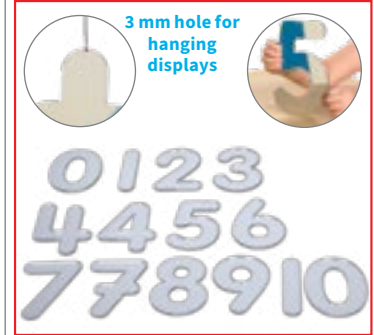

**Translucent Cubes**

9245-73089 Set of 54 ~~\$54.99~~ **\$16.00**

**Rainbow Numbers** <sup>△ (1)</sup>

9331-72421 Set of 14 ~~\$13.99~~ **\$5.00**

**Mirror Letters - 6.6"H** <sup>△ (1)</sup>

9328-72403 Set of 26 ~~\$59.99~~ **\$17.00**