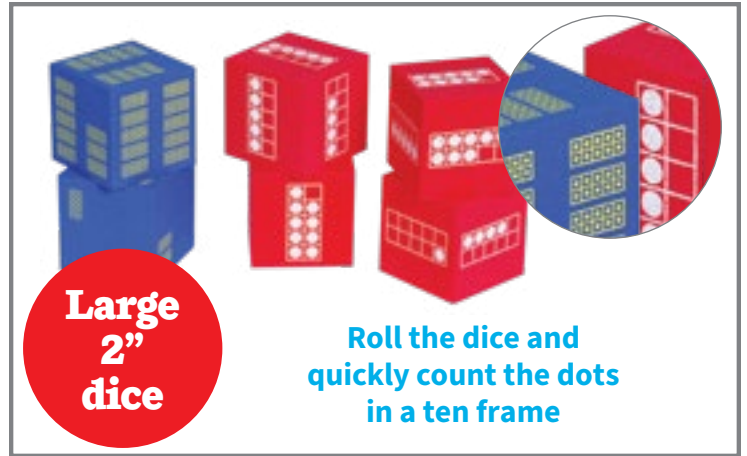

### Ten Frame Playing Cards

Set of 44 cards. Includes 4 sets of ten frame images that represent 0-10. Also includes 4 different game instructions. Size: 3.5"L x 2.5"W.

7293 Each \$7.99

Large  
2"  
dice

Roll the dice and  
quickly count the dots  
in a ten frame