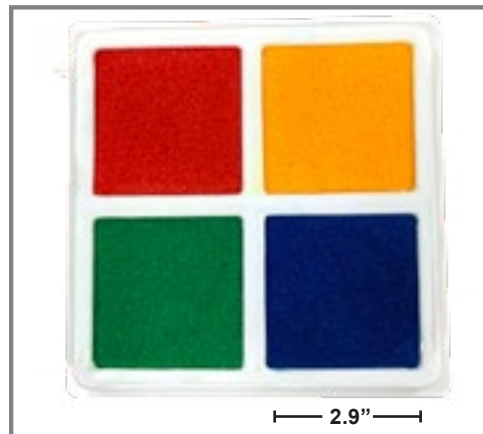

Jumbo Square 4-in-1 Washable Stamp Pad

Red, yellow, blue and green ink pads within one case. Size of each color: 2.9"L x 2.9"W.

CE6645 Each $9.99