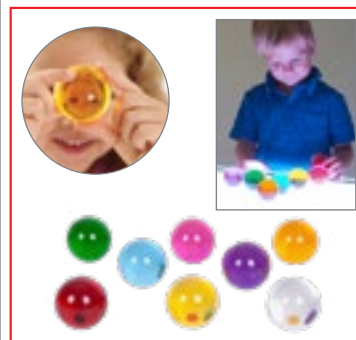

**Mirror Numbers - 6.6"H** <sup>△ (1)</sup>

9334-72405 Set of 14 ~~\$34.99~~ **\$11.00**

**Rainbow Magnifiers**

61096 Set of 6 ~~\$27.99~~ **\$10.00**

**Rainbow Glitter Shapes** <sup>△ (1)</sup>

72622 Set of 21 ~~\$44.99~~ **\$15.00**