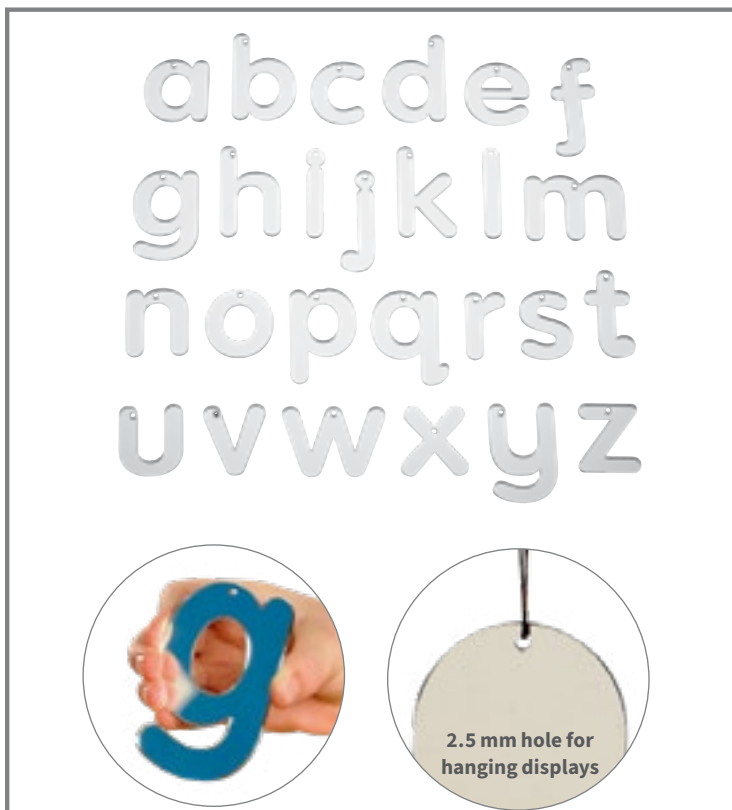

**CE10169 Set of 84 \$16.99**

Available May 2026

**Magnetic Alphabet**

Foam letters with magnetic backing. Yellow vowels. Size of D: 1.75"H x 1.4"W. Size of m: 1.25"H x 1.9"W.  $\Delta(1)$

**CE6907 Uppercase Set of 58 \$10.99**  
**CE6908 Lowercase Set of 58 \$10.99**