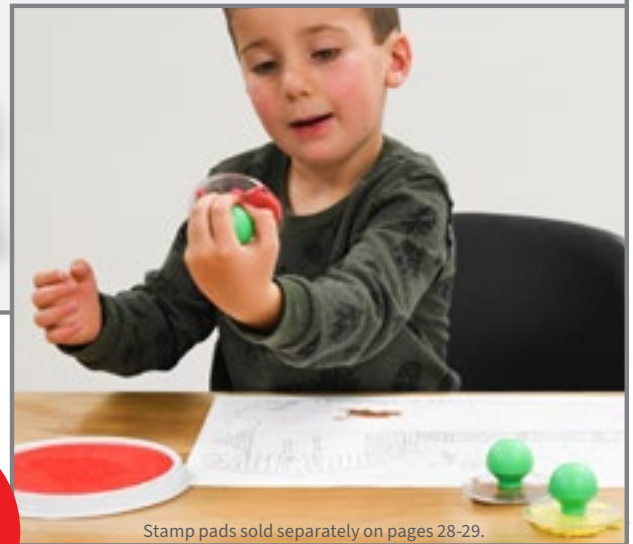

Oink! Moo! How do you do?

Giant Stampers - Farm Animals

Includes a hen, duck, sheep, pig, goat, horse, goose, cow, turkey and chicks. Size of stamp: 1.9"H x 3" dia. (1)

CE6739 Set of 10 $18.99

10
pack
sets