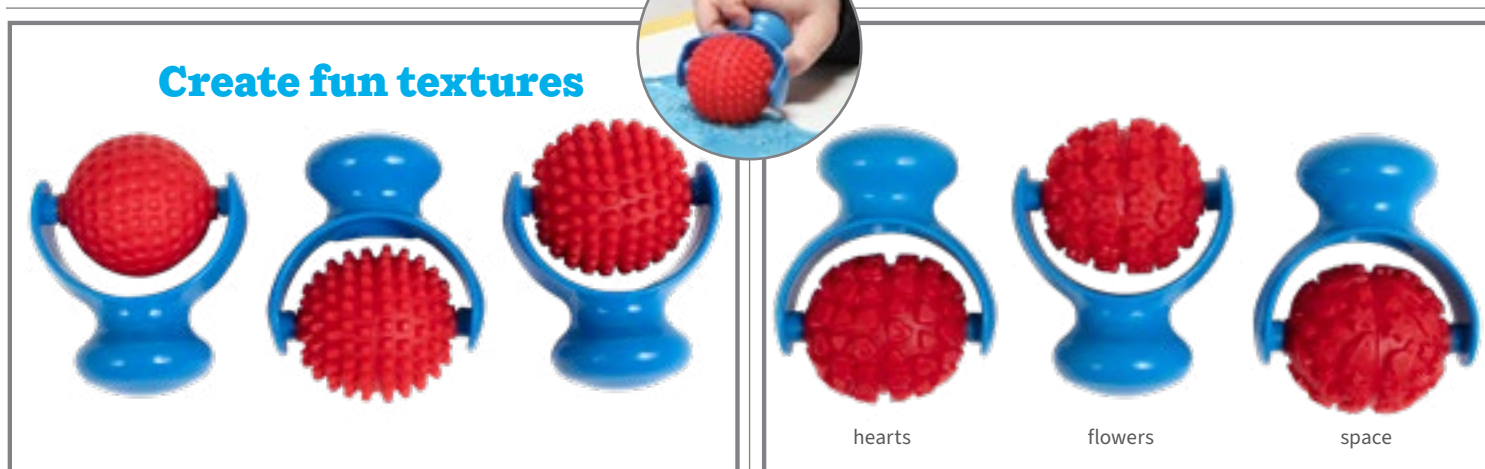

**CE6651 Set of 6 \$16.99**

**Easy Grip Pattern Makers**

Paint tools with 4 different plastic tips and ball-shaped handles. Size: 2.1"H x 1.5" dia. △(1)

**CE6673 Set of 4 \$10.99**

**Paint Effect Stamps**

Paint effect stamps with 6 different patterns. Size: 2.25"L x 2.25"W x 1.1"H. △(1)

**CE6652 Set of 6 \$9.99**

\*△ See inside front cover for full product safety information.

**Paint and Dough Mushroom Stampers**

Stampers feature round rubber handles for greater control. Patterns include recessed circles, swirls with dots, raised pyramids and raised circles. Colors may vary. Size: 2.25”H x 2” dia.

**CE6682 Set of 4 \$17.99**