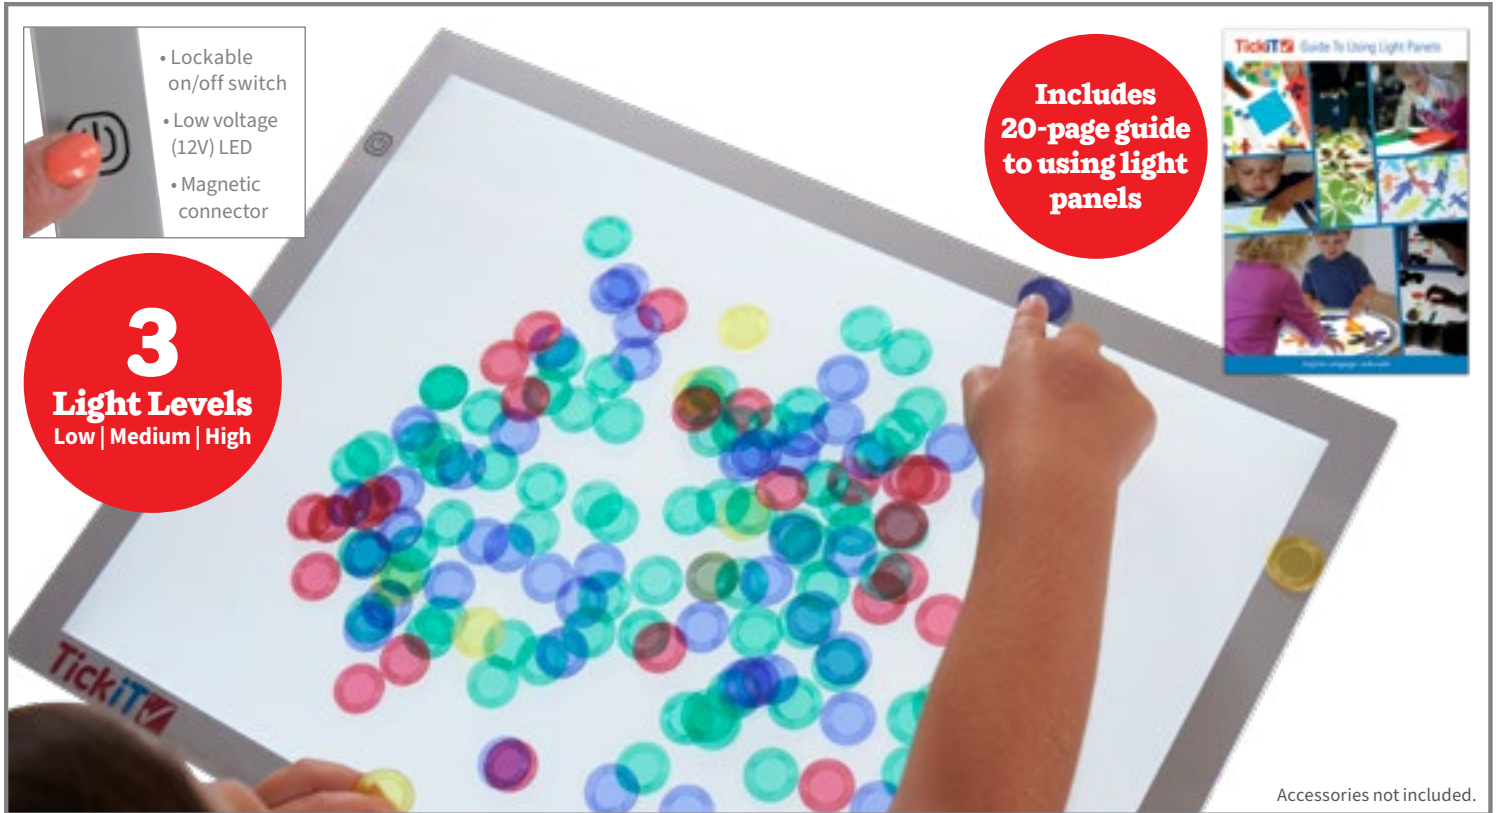

Accessories not included.

tickit Light Panel - Rectangular - Small

LED light panel with 3 levels of brightness provides a cool, illuminated background for light investigation, color and shape exploration, construction, and more. Slim design that is tough, portable and easy to wipe clean. Includes low voltage power supply and a light panel guide. Size: 18.1”L x 13.4”W x 0.3”D. (1)

9200-73046 Each $124.99