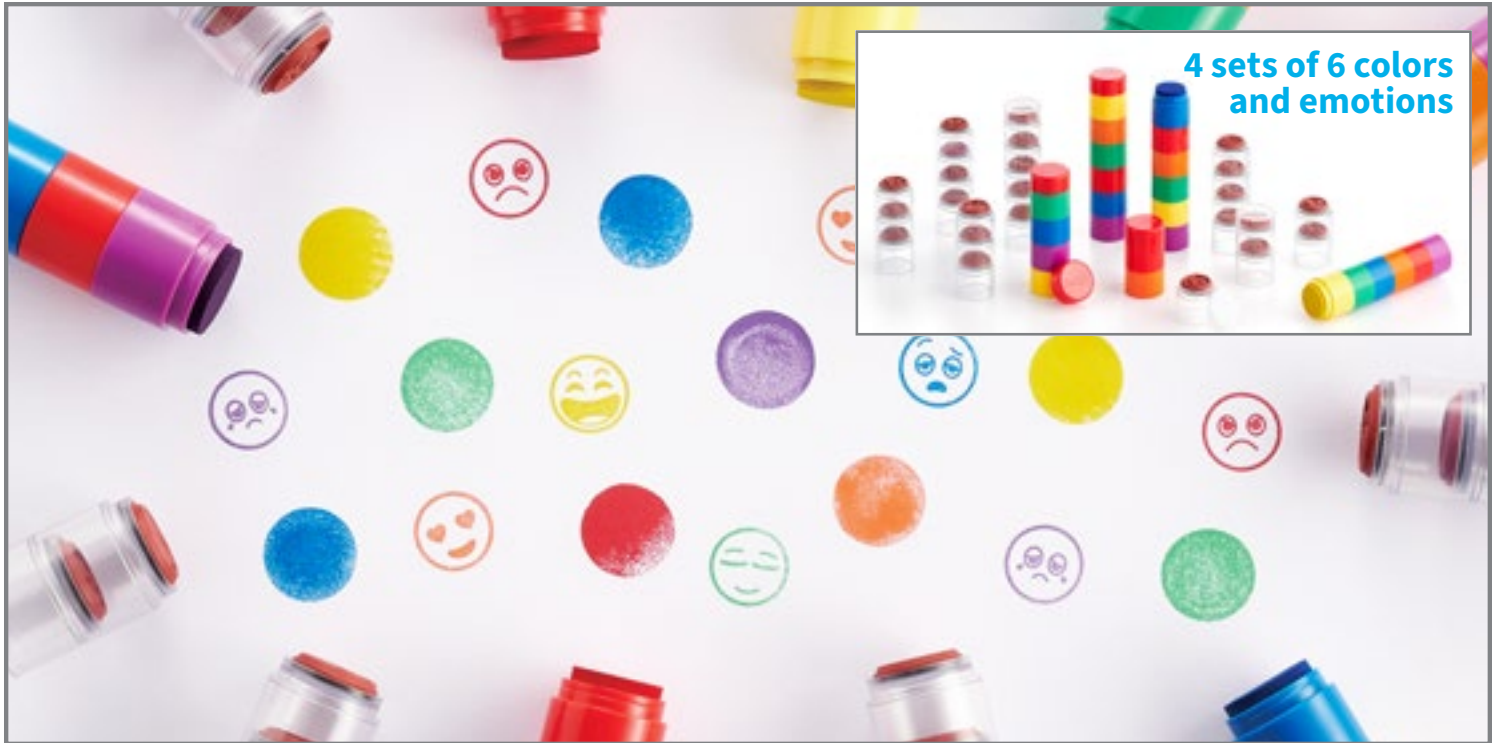

edx iSense Emotions Stamps

4 sets of stackable, compact emotions stamps. Each set includes 6 colored ink pads (red, orange, yellow, green, blue and purple) and 6 emotive face stamps (happy, sad, angry, bored, thankful and calm). Size: 1.25"H x 1.3" dia.

76415 Each $49.99

18⁺ NEW!