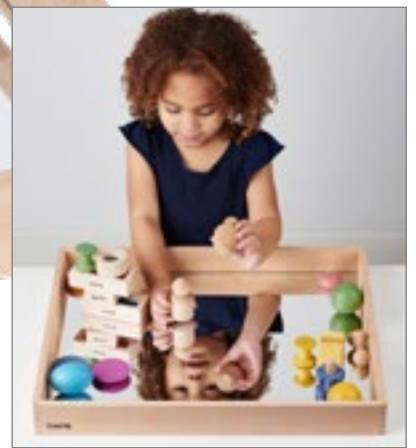

tickit **Wooden Mirror Tray**

0

This beechwood tray has a 2 mm acrylic mirror base. The tray keeps sensory objects and loose parts contained, and it includes 2 handles for easy carrying. Size: 19.7”L x 17.1”W x 2”H.

73466   **Each**   **$66.99**