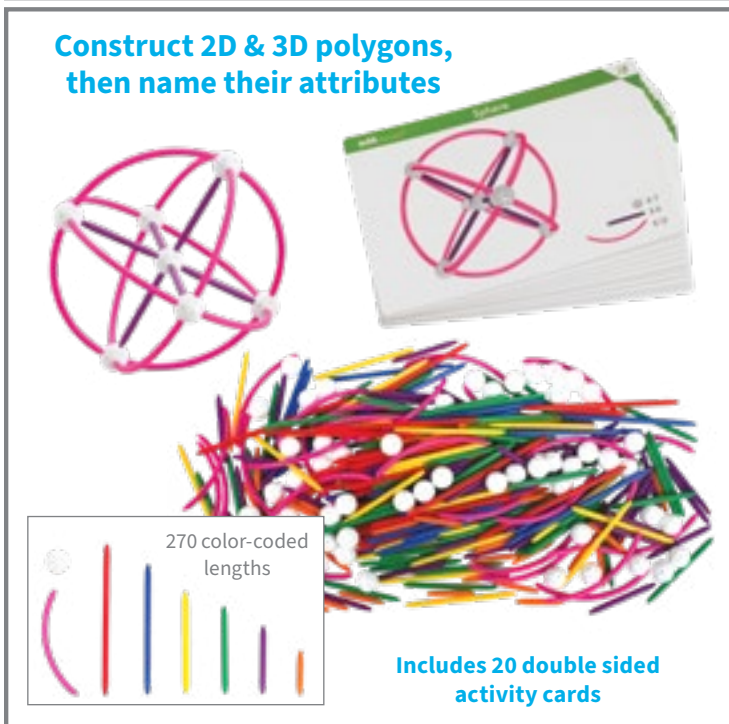

Skeletal Geo Set

2D and 3D construction set to help students learn vertices, faces and edges. Includes 270 color-coded lengths in 7 sizes and 60 white connectors. There are 50 lengths each of: orange, purple and green. There are 30 lengths each of: yellow, blue, red, and pink quarter circles. Also includes 20 double-sided activity cards. Sizes: 1.3" L - 4.9" L. Δ (1) (3)

21373 Each $43.99