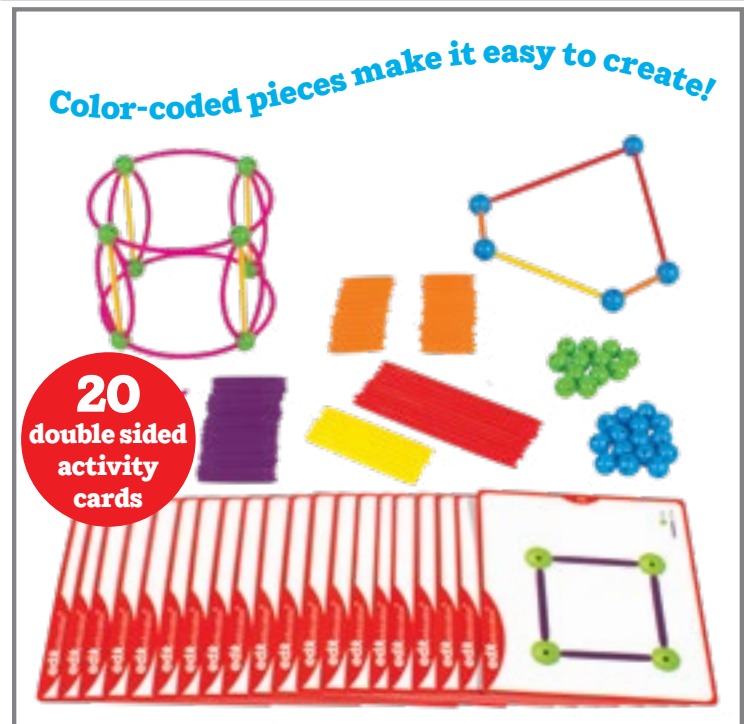

Skeletal Starter Geo Set

2D and 3D construction set includes 144 color-coded pieces in 6 sizes and 7 colors: 40 connecting balls in blue and green, 80 sticks in 4 sizes and 4 colors (orange, purple, yellow and red), 24 pink quarter circles and 20 double-sided activity cards. Sizes: 1.5" L - 5.1" L. Δ (1) (3)

21372 Each $37.99