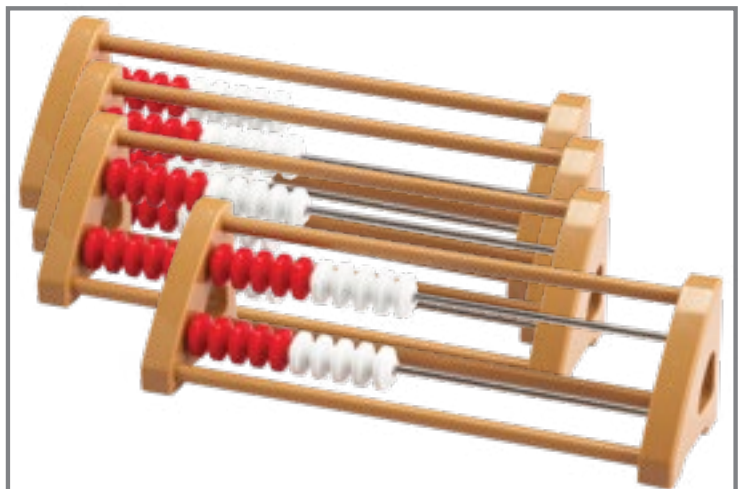

Rekenrek Counting Frames

2 rows of 10 sliding beads in 2 colors on an ultra-sturdy plastic frame. Size: 9.8"L x 2.75"H x 2.75"W.

40912 Set of 4 $36.99