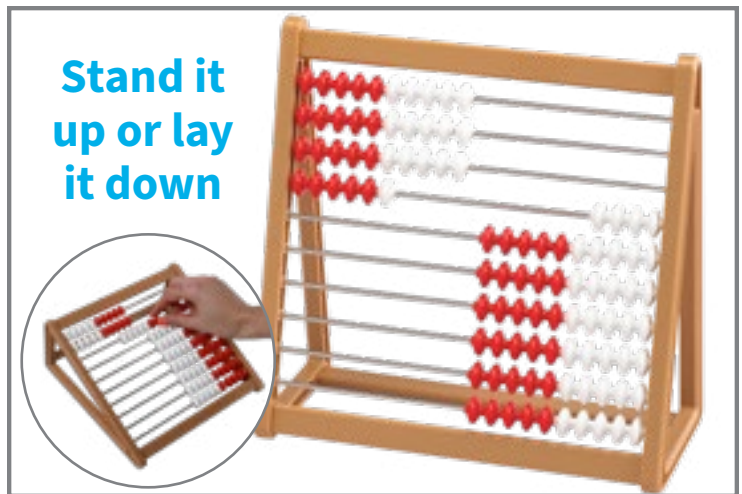

**Stand it
up or lay
it down**

Abacus

10 rows of 10 sliding beads in 2 colors on an ultra-sturdy plastic frame. Size: 7.9"L x 8.3"H x 3.5"W.

40051 Each $21.99