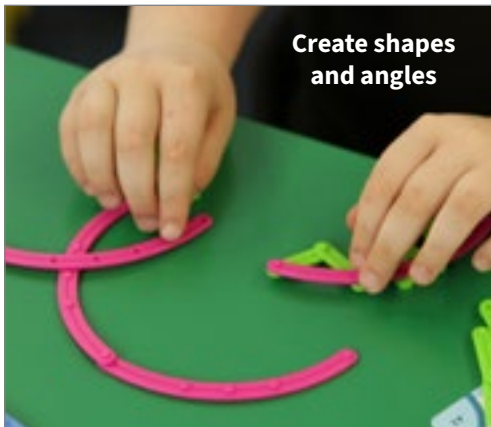

Create shapes and angles